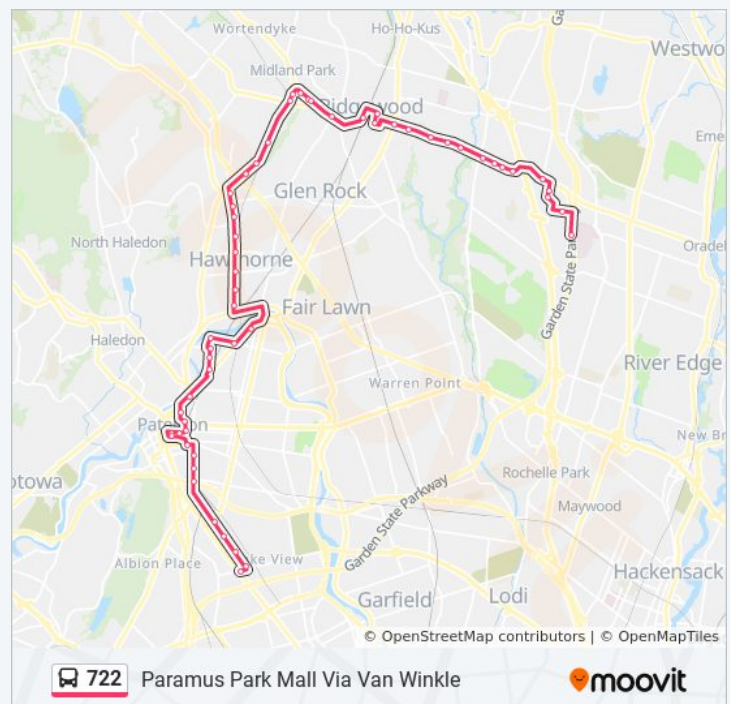

Winters Ave 45'N Of Valley Health Pl

Mack Center Dr 655'W Of From Rd

Paramus Park Mall

Direction: Paramus Park Mall Via Van Winkle

56 stops

[VIEW LINE SCHEDULE](#)

Crooks Ave at Main Ave#
Getty Ave at Crooks Ave#
Getty Ave at Michigan Ave#
Getty Ave at Thomas St#
Getty Ave at Madison Ave#
Straight St at 21st Ave
Straight St at Cedar St
Straight St at Essex St
Ward St at Railroad Ave
Market St at City Hall
Ellison St at City Hall
Ellison St at Church St
Memorial Dr at Ellison St, Opposite Passaic Ccc
Memorial Dr at Paterson St
Bridge St at Godwin St
River St at Lawrence St
East 7th St at Leon St#
East 7th St at Wood St
East 7th St at 6th Ave#
East 6th St at 5th Ave
5th Ave at East 13th St
River St at 3rd Ave#
Lafayette Ave at Washington St
Lafayette Ave at Llewellyn Ave
Lafayette Ave at Diamond Bridge Ave
Lafayette Ave at Warburton Ave
Lafayette Ave at Vreeland Ave
Lafayette Ave at Utter Ave
Lafayette Ave at Genevieve Ave

722 bus Info

Direction: Paramus Park Mall Via Van Winkle

Stops: 56

Trip Duration: 56 min

Line Summary:

Lafayette Ave at Roosevelt Ave

Goffle Rd at NJ Route 208

Goffle Rd at Rock Rd

Goffle Rd at Ravine Ave

Goffle Rd at Lake St

Goffle Rd at Godwin Ave

Godwin Ave at Erie Ave

Godwin Ave at Cottage St

Godwin Ave at Maltbie Ave

Godwin Ave at Lincoln Ave

Wilsey Square at West Ridgewood Ave

Straight St at Getty Ave

Getty Ave at Madison Ave#

Getty Ave at Thomas St#

Getty Ave at Michigan Ave#

Getty Ave at Crooks Ave#

Crooks Ave at Main Ave#

Direction: Paterson Via Van Winkle

50 stops