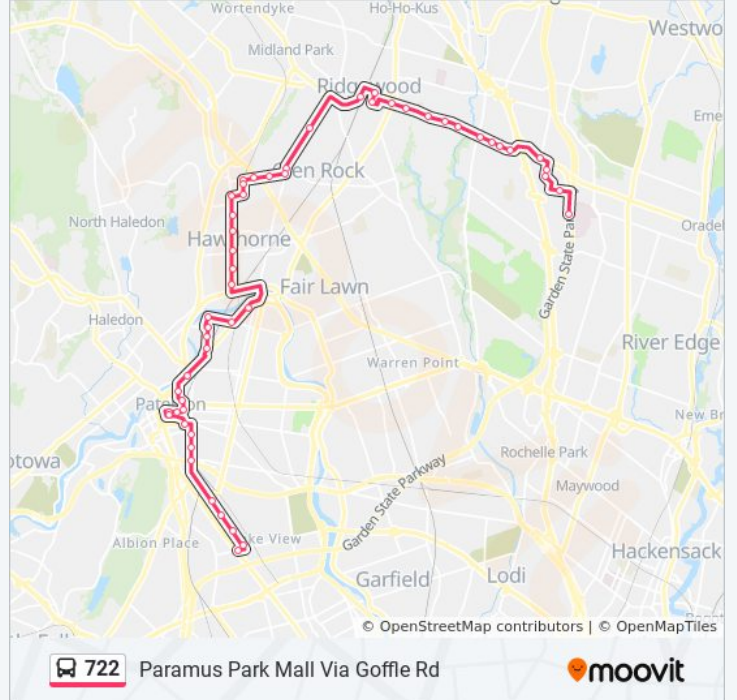

Wilsey Square at West Ridgewood Ave

Oak St at Franklin Ave

Van Neste Square

East Ridgewood Ave at South Maple Ave

East Ridgewood Ave at South Irving St

East Ridgewood Ave at South Van Dien Ave

East Ridgewood Ave at South Pleasant Ave

East Ridgewood Ave at Pershing Ave

E Ridgewood Ave at Paramus Rd#

E Ridgewood Ave at Evans St#

E Ridgewood Ave 80'W Of Chimes Road

E Ridgewood Ave at Roosevelt Blvd#

E Ridgewood Ave at Highland Ave

Winters Ave at Fashion Center Entrance

Winters Ave 45'N Of Valley Health Pl

Mack Center Dr 655'W Of From Rd

Paramus Park Mall

Direction: Paramus Park Mall Via Van Winkle

56 stops

[VIEW LINE SCHEDULE](#)

Crooks Ave at Main Ave#
Getty Ave at Crooks Ave#
Getty Ave at Michigan Ave#
Getty Ave at Thomas St#
Getty Ave at Madison Ave#
Straight St at 21st Ave
Straight St at Cedar St
Straight St at Essex St
Ward St at Railroad Ave
Market St at City Hall
Ellison St at City Hall
Ellison St at Church St
Memorial Dr at Ellison St, Opposite Passaic Ccc
Memorial Dr at Paterson St
Bridge St at Godwin St
River St at Lawrence St
East 7th St at Leon St#
East 7th St at Wood St
East 7th St at 6th Ave#
East 6th St at 5th Ave
5th Ave at East 13th St
River St at 3rd Ave#
Lafayette Ave at Washington St
Lafayette Ave at Llewellyn Ave
Lafayette Ave at Diamond Bridge Ave
Lafayette Ave at Warburton Ave
Lafayette Ave at Vreeland Ave
Lafayette Ave at Utter Ave
Lafayette Ave at Genevieve Ave

Straight St at Getty Ave

Getty Ave at Madison Ave#

Getty Ave at Thomas St#

Getty Ave at Michigan Ave#

Getty Ave at Crooks Ave#

Crooks Ave at Main Ave#

Direction: Paterson Via Van Winkle

50 stops