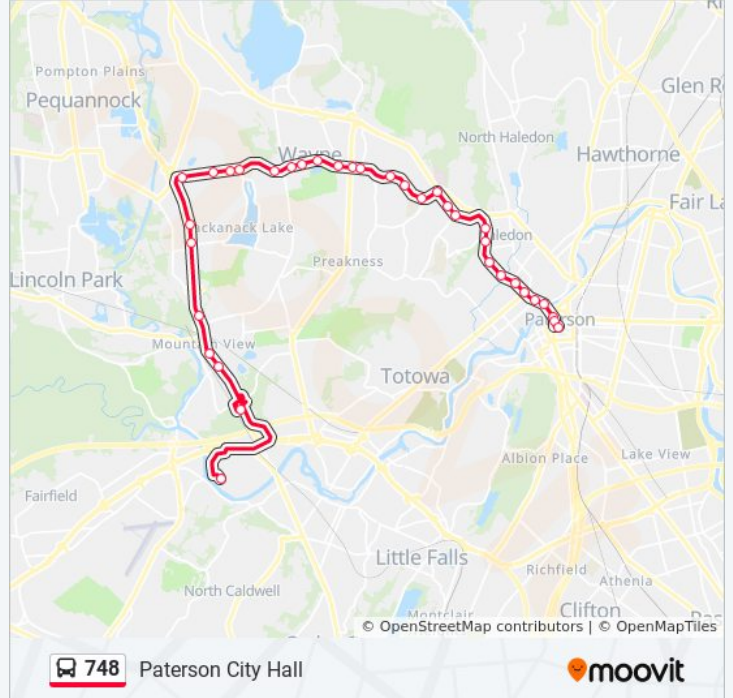

Wayne Route 23 Transit Center

Rt-23 at Fairfield Rd

Rt-23 at Mountainview Ramp

Rt-23 at Laguna Dr

Rt 23 at Packanack Lake Rd

Rt-23 728'N Of Cedar Ln

Ratzer Rd at Rt-23 (Whittaker Ct)

Ratzer Rd at Irene Pl

**748 bus Info**

**Direction:** Paterson City Hall

**Stops:** 35

**Trip Duration:** 34 min

**Line Summary:**

Ratzer Rd at Paterson Hamburg Tpk

Hamburg Tpke at Wpu Hobart Hall

Central Ave at Oldham Rd

Central Ave at Valley View Rd

Central Ave at Cedar Cliff Ave

West Broadway at Katz Ave

West Broadway at Chamberlain Ave

West Broadway at Laurel St

West Broadway at Union Ave

West Broadway at Totowa Ave

West Broadway at Ryle Ave

West Broadway at Broadway

Main St at Van Houten St

Ellison St at City Hall