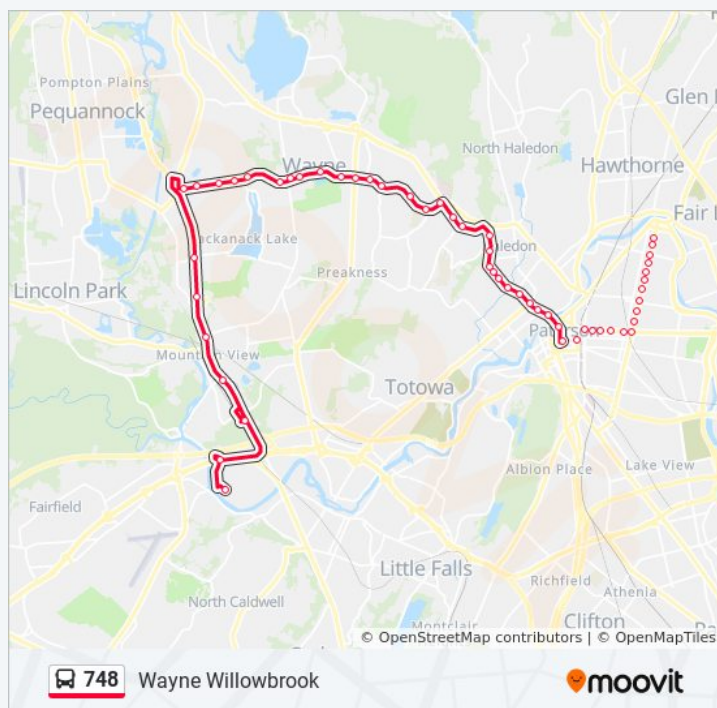

### 748 bus Info

**Direction:** Paterson City Hall Via Hamburg Turnpike

**Stops:** 38

**Trip Duration:** 26 min

**Line Summary:**

Paterson Hamburg Tpke at Valhalla Way  
 Paterson Hamburg Tpke at Jackson Ave  
 Paterson Hamburg Tpke at Mountain Ridge Rd  
 Hamburg Turnpike at Alps Rd  
 Paterson Hamburg Tpke at Byrne Ct  
 Paterson Hamburg Tpke at Church Ln  
 Hamburg Turnpike at Valley Rd  
 Paterson Hamburg Tpke 241' E Of Hinchman Ave  
 Paterson Hamburg Tpke at Duncan Ln  
 Paterson Hamburg Tpke 140' E Of College Rd  
 Paterson Hamburg Tpke 2000' E Of College Rd  
 Hamburg Tpke at Wpu Hobart Hall  
 Central Ave at Oldham Rd  
 Central Ave at Valley View Rd  
 Central Ave at Cedar Cliff Ave  
 West Broadway at Katz Ave  
 West Broadway at Chamberlain Ave  
 West Broadway at Laurel St  
 West Broadway at Union Ave  
 West Broadway at Totowa Ave  
 West Broadway at Ryle Ave  
 West Broadway at Broadway  
 Main St at Van Houten St  
 Ellison St at City Hall

### 748 bus Info

**Direction:** Paterson Madison Ave at 3rd Ave

**Stops:** 55

**Trip Duration:** 49 min

**Line Summary:**

Ellison St at Church St

Memorial Dr at Ellison St, Opposite Passaic Ccc

Broadway at Straight St

### 748 bus Info

**Direction:** Wayne Willowbrook

**Stops:** 54

**Trip Duration:** 51 min

**Line Summary:**

Ratzer Rd 425'W Of Pike Dr

Ratzer Rd at Valley Rd

Ratzer Rd at Church Ln