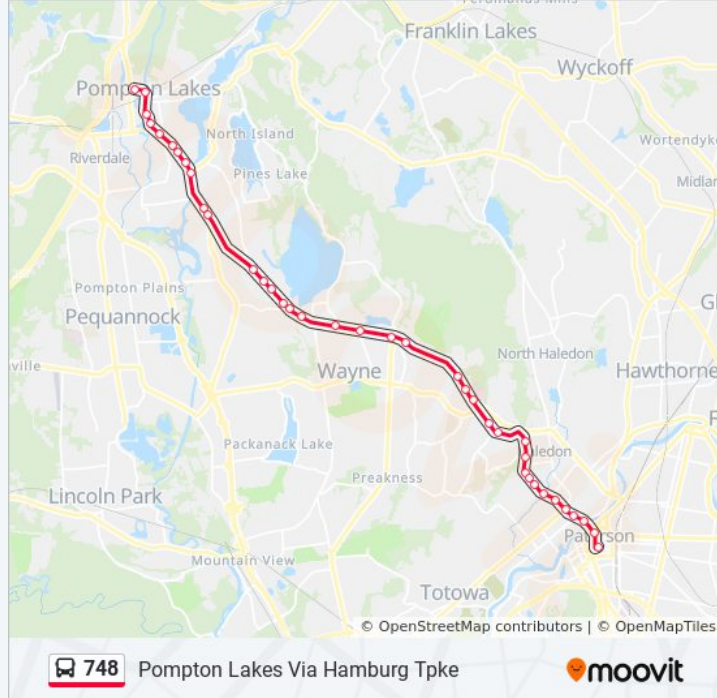

### 748 bus Info

**Direction:** Paterson Madison Ave at 3rd Ave

**Stops:** 55

**Trip Duration:** 49 min

**Line Summary:**

Ellison St at Church St

Memorial Dr at Ellison St, Opposite Passaic Ccc

Broadway at Straight St

Hamburg Turnpike at Alps Rd

Paterson Hamburg Tpke 2400' W Of Manor Dr

Paterson Hamburg Tpke 258'W Of Jackson Ave

Paterson Hamburg Tpke at Valhalla Way

Paterson Hamburg Tpke at Geoffrey Way

Paterson Hamburg Tpke at Van Riper Rd

Paterson-Hamburg Tpke at Lincoln Ave

Paterson-Hamburg Tpke 250'W Of Ramapo Ave

Wanaque Ave at Bartholf Ave

Wanaque Ave at Lenox Ave

Wanaque Ave at Cannon Ball Rd

Wanaque Ave at Ringwood Ave

**Direction: Wayne Willowbrook**

54 stops

[VIEW LINE SCHEDULE](#)

Madison Ave at 3rd Ave

Madison Ave at 4th Ave

**748 bus Time Schedule**

Wayne Willowbrook Route Timetable:

|         |                   |
|---------|-------------------|
| Sunday  | Not Operational   |
| Monday  | 7:25 AM - 9:45 PM |
| Tuesday | 7:25 AM - 9:45 PM |