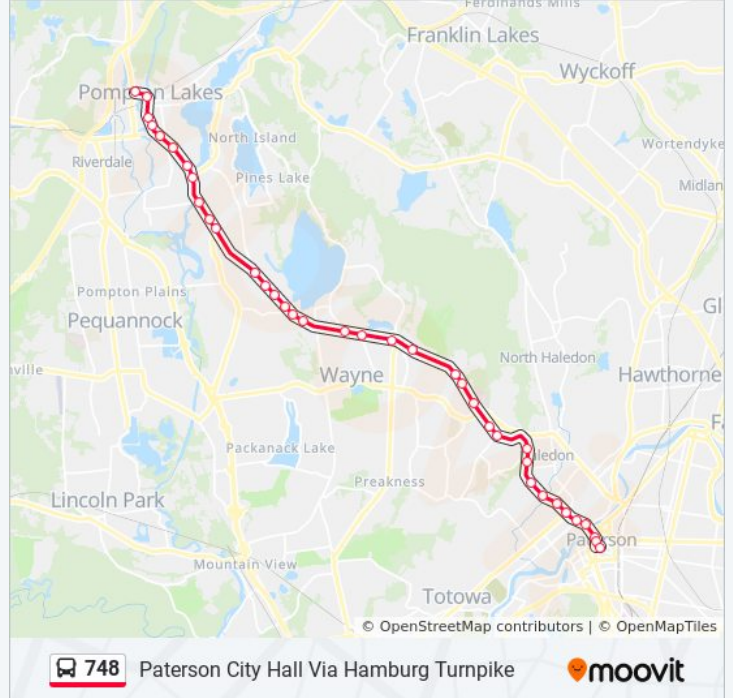

### 748 bus Info

**Direction:** Paterson City Hall Via Hamburg Turnpike

**Stops:** 38

**Trip Duration:** 26 min

**Line Summary:**

Paterson Hamburg Tpke at Valhalla Way  
 Paterson Hamburg Tpke at Jackson Ave  
 Paterson Hamburg Tpke at Mountain Ridge Rd  
 Hamburg Turnpike at Alps Rd  
 Paterson Hamburg Tpke at Byrne Ct  
 Paterson Hamburg Tpke at Church Ln  
 Hamburg Turnpike at Valley Rd  
 Paterson Hamburg Tpke 241' E Of Hinchman Ave  
 Paterson Hamburg Tpke at Duncan Ln  
 Paterson Hamburg Tpke 140' E Of College Rd  
 Paterson Hamburg Tpke 2000' E Of College Rd  
 Hamburg Tpke at Wpu Hobart Hall  
 Central Ave at Oldham Rd  
 Central Ave at Valley View Rd  
 Central Ave at Cedar Cliff Ave  
 West Broadway at Katz Ave  
 West Broadway at Chamberlain Ave  
 West Broadway at Laurel St  
 West Broadway at Union Ave  
 West Broadway at Totowa Ave  
 West Broadway at Ryle Ave  
 West Broadway at Broadway  
 Main St at Van Houten St  
 Ellison St at City Hall

**Direction: Paterson Madison Ave at 3rd Ave**

55 stops

[VIEW LINE SCHEDULE](#)

Wanaque Ave at Ringwood Ave  
 Wanaque Ave at Cannon Ball Rd  
 Wanaque Ave at Lenox Ave  
 Wanaque Ave at Pompton Ave  
 Paterson-Hamburg Tpke at Center St