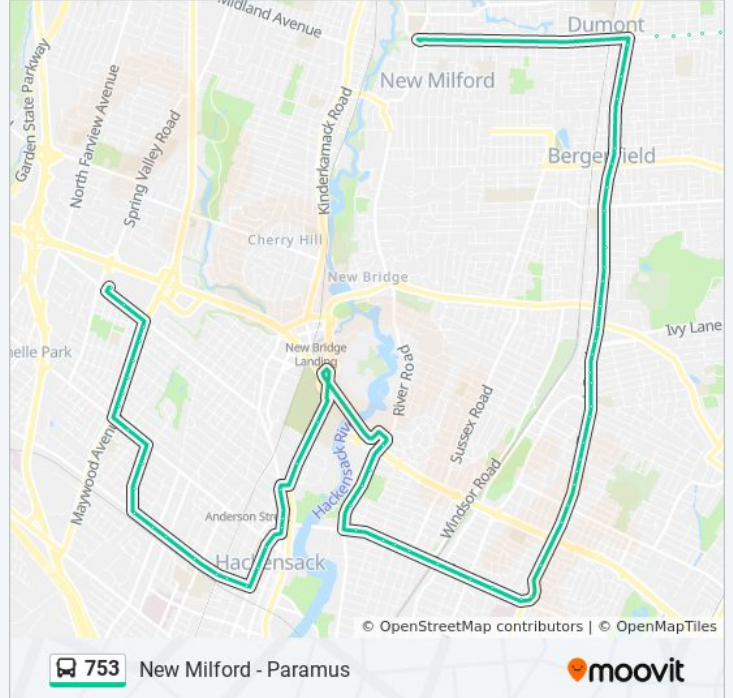

**Direction: Paramus Bergen Town Center**

78 stops

[VIEW LINE SCHEDULE](#)

Union Ave at County Rd

County Rd at E. Madison Ave

Union Ave at Dogwood Ln

Union Ave at Piermont Rd

Madison Ave at Waverly Pl

Madison Ave at Depew St

**753 bus Time Schedule**

Paramus Bergen Town Center Route Timetable:

Sunday	Not Operational
Monday	8:07 AM - 9:07 PM
Tuesday	8:07 AM - 9:07 PM
Wednesday	8:07 AM - 9:07 PM
Thursday	8:07 AM - 9:07 PM
Friday	8:07 AM - 9:07 PM
Saturday	8:07 AM - 9:07 PM

**753 bus Info**

**Direction:** Paramus Bergen Town Center

**Stops:** 78

**Trip Duration:** 45 min

**Line Summary:**

Madison Ave at Thompson St  
Washington Ave at Madison Ave  
Washington Ave at Shadyside Ave  
Washington Ave at Lt. De Chamberlain  
Washington Ave at West Church St  
Washington Ave at Main St  
Washington Ave at Bedford Ave  
Washington Ave at Clinton Ave  
Washington Ave Btw W Broad & Elm Sts  
Washington Ave at Miller St  
Washington Ave at West Englewood Ave  
Washington Ave at New Bridge Road  
Teaneck Rd at Liberty Rd  
Teaneck Rd at Armory Pl  
Teaneck Rd at Elmer Pl  
Teaneck Rd at Sackville St  
Teaneck Rd at Bilton St  
Teaneck Rd at Tryon Ave  
Teaneck Rd at Amsterdam Ave  
Teaneck Rd at State St  
Teaneck Rd at West Englewood Ave  
Teaneck Rd at Bogert St  
Teaneck Rd at Genesee Ave  
Teaneck Rd at Forest Ave  
Teaneck Rd at Selvage Ave  
Teaneck Rd at Grayson Pl  
Teaneck Rd at Golf Ct  
Cedar Ln at Teaneck Rd  
Cedar Ln at Grange Rd  
Cedar Ln at Queen Anne Rd  
Cedar Ln at Palisade Ave  
Cedar Ln at Chestnut Ave  
Cedar Ln at Elm Ave

Cedar Lane at Lincoln Pl

Cedar Ln at Westerly Catalpa Ave

River Rd & Beverly Rd

River Rd at Tilden Ave

River Rd 566'N Of Martense Ave

River Rd at Ramapo Rd

River Rd at Cornwall Rd

Hackensack Ave at Bergen Cty Academies (Tech Hs)