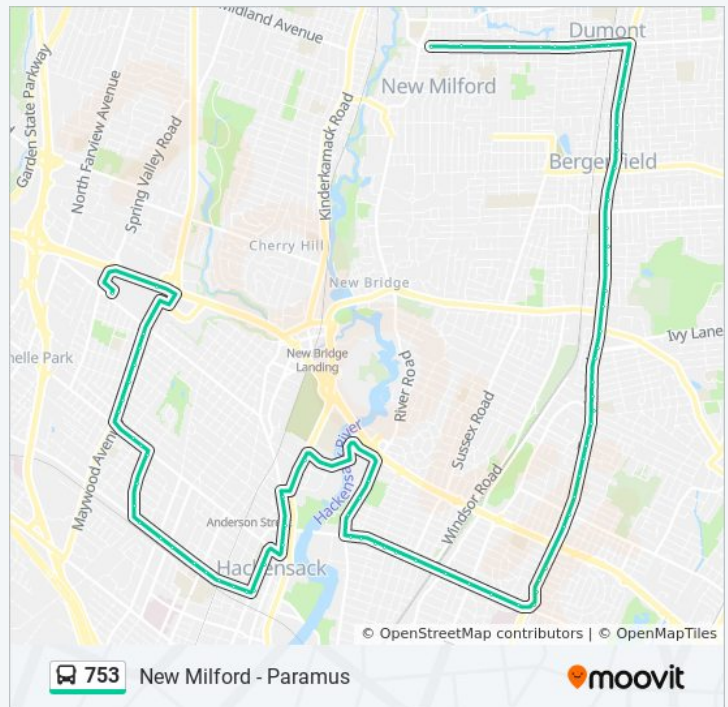

Madison Ave at Tenth St

Madison Ave at Sixth St

Madison Ave at Fourth St

Madison Ave at Cresskill Ave

Union Ave at Washington St

Union Ave at County Rd

**Direction: New Milford**  
 79 stops  
[VIEW LINE SCHEDULE](#)

- Bergen Town Center
- Rt-4 at Forest Ave
- Maywood Ave at Spring Valley Ave
- Maywood Ave at West Fairmount Ave
- Maywood Ave at Mendez Ave
- Maywood Ave at Parkway
- Maywood Ave at Grove Ave
- Maywood Ave at West Pleasant Ave
- Passaic St at Elizabeth Ct
- Passaic St 150'E Of Golf Ave
- The Esplanade at Passaic St.
- The Esplanade at Romaine Ave
- The Esplanade at East Magnolia Ave
- Central Ave at Maple Hill Dr
- Central Ave at Summit Ave
- Central Ave at Prospect Ave
- Central Ave at 2nd St
- Central Ave at First St
- Central Ave at Railroad Pl
- Central Ave at Park St
- Central Ave at State St
- State St at Salem St#
- State St at Berry St#
- Main St at Ward St
- Main St at Anderson St
- Main St 207's Of University Plaza Dr
- Hackensack Ave at Temple Ave
- River Rd 120's Of Ramapo Rd
- River Rd 200'N Of Martense Ave
- River Rd at Long Pine Ln

## 753 bus Time Schedule

New Milford Route Timetable:

Sunday	Not Operational
Monday	10:15 AM - 8:00 PM
Tuesday	10:15 AM - 8:00 PM
Wednesday	10:15 AM - 8:00 PM
Thursday	10:15 AM - 8:00 PM
Friday	10:15 AM - 8:00 PM
Saturday	10:15 AM - 8:00 PM

### 753 bus Info

**Direction:** New Milford

**Stops:** 79

**Trip Duration:** 47 min

**Line Summary:**

Cedar Ln at River Rd

Cedar Ln at Westerly Catalpa Ave

Cedar Ln at Catalpa Ave