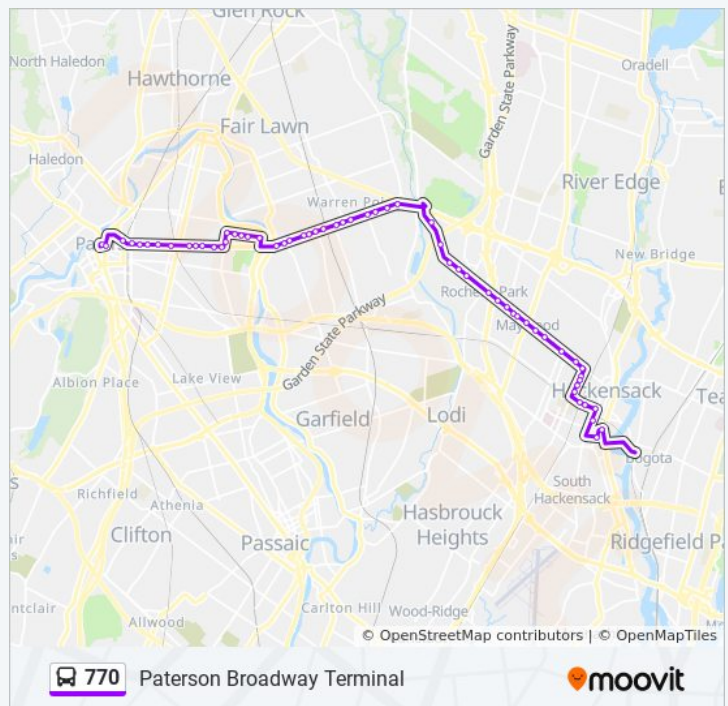

770 bus Info

Direction: Paterson Broadway Terminal

Stops: 59

Trip Duration: 38 min

Line Summary:

Rt-4 at 27th St

Broadway at Plaza Rd

Rt-4 at Hartley Pl

Rt-4 110' E Of Zink Pl.

Rt-4 at 17th St

Rt-4 at Lyncrest Ave

Rt-4 at Cyril Ave

Rt-4 at Rosedale Ave

Broadway at Orange Ave

Rt-4 at Sterling St

11th Ave at 43rd St