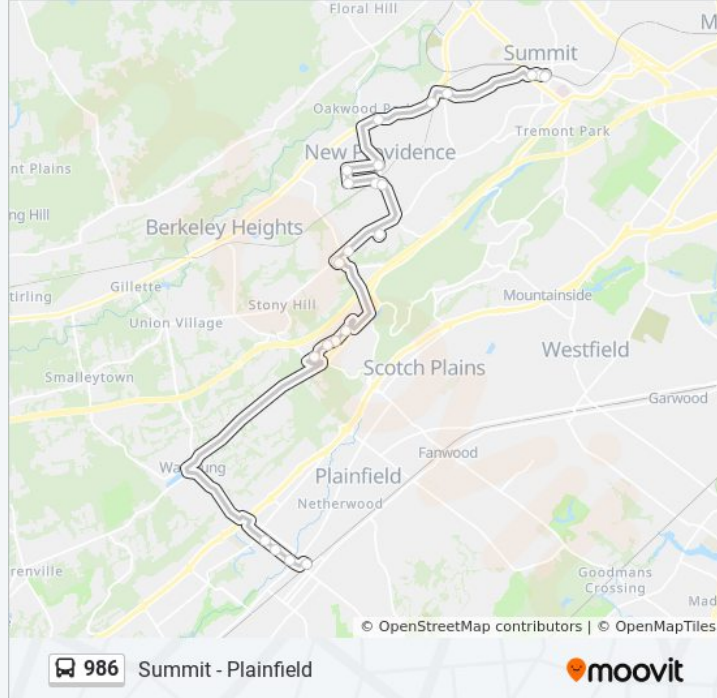

Spring St at Central Ave#

Spring St at Floral Ave#

Murray Hill Rail Station

Southgate Rd at South St#

Bell Labs#

K-Line Access Rd at Bus Stop#

Entrance Dr. - Smg at Mountain Ave#

Summit Medical Group

986 bus Info

Direction: Plainfield Via N Providence Center

Stops: 25

Trip Duration: 43 min

Line Summary:

Connell Dr at Building Two Driveway#

Connell Dr at Bus Stop - Intersection 2#

Connell Dr at Bus Stop - Intersection 1#

Somerset St at Greenbrook Rd#

Somerset St at Jackson Ave

Somerset St at Craig Pl

Plainfield Rail Station

Direction: Summit Via Ashland Rd

28 stops

[VIEW LINE SCHEDULE](#)

Plainfield Rail Station

986 bus Info

Direction: Summit Via Ashland Rd

Stops: 28

Trip Duration: 48 min

Line Summary:

Mountain Ave at Murray Hill Blvd#

Mountain Ave at Maple St#

Mountain Ave at Division Ave#