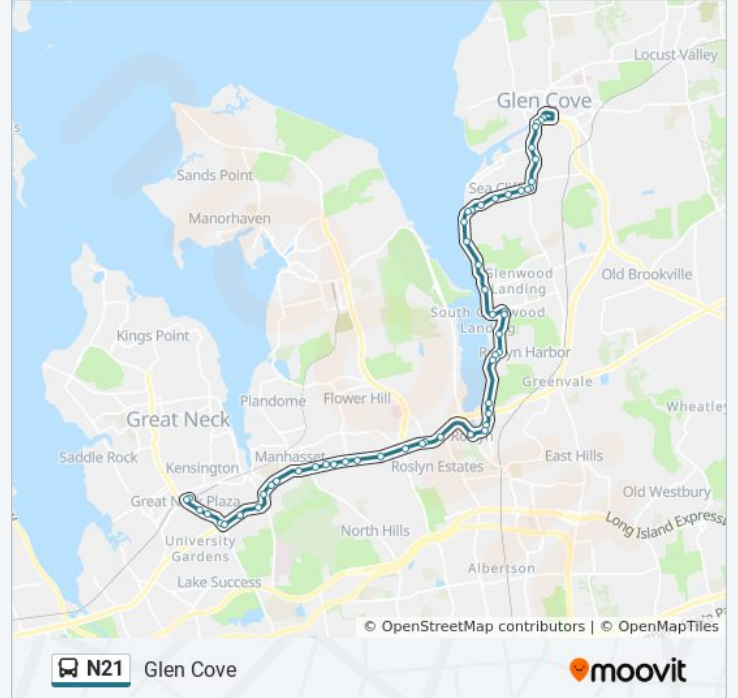

Scudders Ln / Glenwood

Shore Rd + Scudders Lane

Shore Rd + Glenwood Rd

Shore Rd + North Shore Country Club

Prospect Ave + Littleworth La

Prospect Ave + Laurel Ave

Right on Glen Av

Glen Ave + Locust Pl

Glen Ave + Cedar Pl

Glen Ave + Roslyn Ave

Glen Ave + Carpenter Ave

Glen Ave Opp Locust Ave

Left on Glen Cove Av

Glen Ave + Glen Cove Ave

Glen Cove Ave + Sea Cliff Ave

Glen Cove Ave + Ralph W Young Ave

Glen Cove Ave Opp Shore Rd

Glen Cove Ave + Charles St

Right To Stay on Glen Cove Av

Left on Bridge St

Pratt BI / Bridge

Direction: Great Neck

53 stops

[VIEW LINE SCHEDULE](#)

N21 bus Info

Direction: Great Neck

Stops: 53

Trip Duration: 47 min

Line Summary:

Roslyn Clock Tower

Left To Stay on Old North Bl

Mineola Av / Old Northern