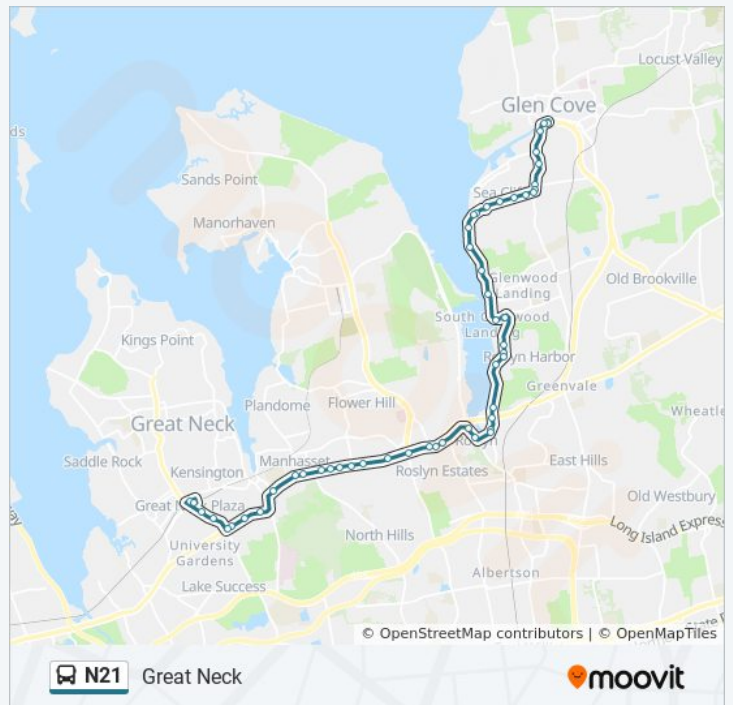

Glen Cove Ave Opp Shore Rd

Glen Cove Ave + Charles St

Right To Stay on Glen Cove Av

Left on Bridge St

Pratt BI / Bridge

Direction: Great Neck

53 stops

[VIEW LINE SCHEDULE](#)

- Pratt Bl / Bridge
- *Right on Glen Cove Av*
- *Left To Stay on Glen Cove Av*
- Glen Cove Ave + Charles St
- Glen Cove Ave + Shore Rd
- Glen Cove Ave + Burns Ave
- Glen Cove Ave + Sea Cliff Ave
- *Right on Glen Av*
- Glen Ave + Glen Cove Ave
- Glen Ave + Locust Ave
- Glen Ave + Carpenter Ave
- Glen Ave + Roslyn Ave
- Glen Ave + Central Ave
- *Left Onto Prospect Av*
- Glen Ave + Prospect Ave
- Prospect Ave Opp Laurel Ave
- Prospect Ave Opp Littleworth La
- Shore Rd Opp N.Shore Countryclubent
- Shore Rd Opp Glenwood Rd
- Shore Rd + Scudders Lane
- *Right on Glenwood Rd*
- Glenwood Rd / Scudders
- Glenwood Rd Opp Engineers Club
- *Right on Bryant Av*
- Bryant Ave & Glenwood Rd
- Bryant Ave Opp Montrose Ct
- Bryant Ave Opp Summit Ave
- Bryant Av + under Northern Bvd Viad
- *Right on Old Northern Bl*
- Bryant Ave Opp Hillcrest Ave

N21 bus Time Schedule

Great Neck Route Timetable:

Sunday	Not Operational
Monday	6:10 AM - 11:05 PM
Tuesday	6:10 AM - 11:05 PM
Wednesday	6:10 AM - 11:05 PM
Thursday	6:10 AM - 11:05 PM
Friday	6:10 AM - 11:05 PM
Saturday	6:24 AM - 7:50 PM

N21 bus Info

Direction: Great Neck

Stops: 53

Trip Duration: 47 min

Line Summary:

Roslyn Clock Tower

Left To Stay on Old North Bl

Mineola Av / Old Northern