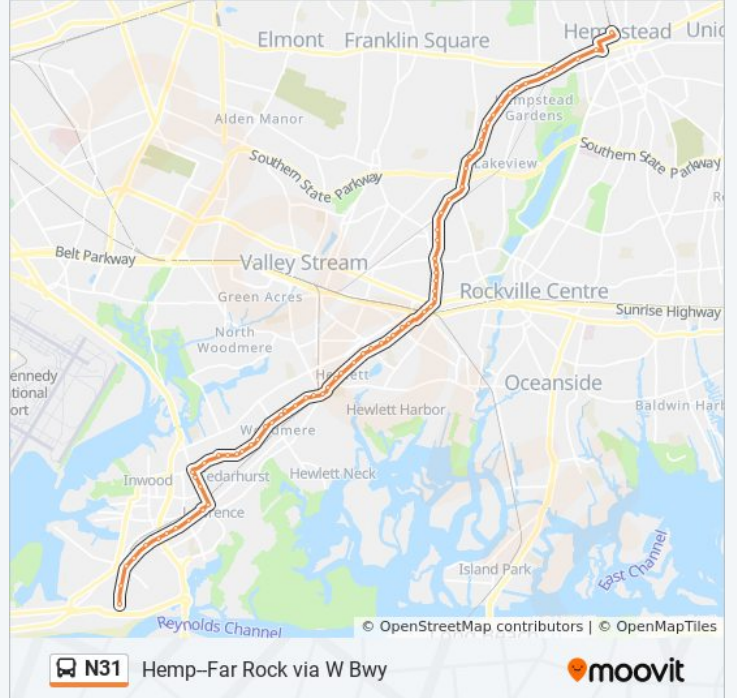

**N31 bus Info**

**Direction:** Far Rockaway

**Stops:** 69

**Trip Duration:** 55 min

**Line Summary:**

Hempstead Ave + Central Ave.  
Hempstead Ave + Smith St  
Hempstead Ave + Sherman Ave  
Hempstead Ave + Noble St  
Hempstead Ave + Blake Ave  
Merrick Rd / Broadway  
Broadway & Sunrise Hwy.  
Broadway + Olive Place  
Broadway + Scranton Ave  
Broadway + Calvin St.  
Broadway + Everett St.  
Broadway + Catalpa Ave.  
Broadway & Prospect Ave.  
Rockaway Av / Broadway  
Broadway + Stevenson Rd.  
Broadway + Avalon Rd.  
Broadway + Erick Ave.  
Broadway & Everit Ave  
Broadway + West Broadway  
West Broadway & Hewlett Pkwy  
W Broadway + Franklin Ave  
W Broadway + Felter Ave.  
W Broadway Opp Franklin Place  
West Broadway + Irving Place  
Woodmere Bl / W Broadway  
W Broadway + Lewis Ave.  
W Broadway + Howard Ave.  
W Broadway + Grant Ave.  
W Broadway + Derby Rd.  
W Broadway + Barnard Ave.  
W Broadway & Oakland Ave.  
W Broadway & Cedarhurst Ave  
W Broadway & Oxford Rd

West Broadway & Rockway Tpke

Rockaway Tpke & Pearl St

Rockaway Tpke & Pacific Ave

Central Ave + Rockaway Tpke

Central Ave + Public School

Central Ave + Lawrence Ave.

Central Ave Opp Sutton Pl

Central Ave + Lord Ave.

Doughty Bl / Central

Beach 12 St / Central

Nameoke St / Central

Mott Av / Central

New Haven Av / B 20

B 20th St. & Plainview Ave.

### Direction: Hempstead

68 stops

[VIEW LINE SCHEDULE](#)

B 20th St. & Plainview Ave.

Seagirt Bl / B 19

Gateway Bl / B 19

Cornaga Av / B 19

Mott Av / Central