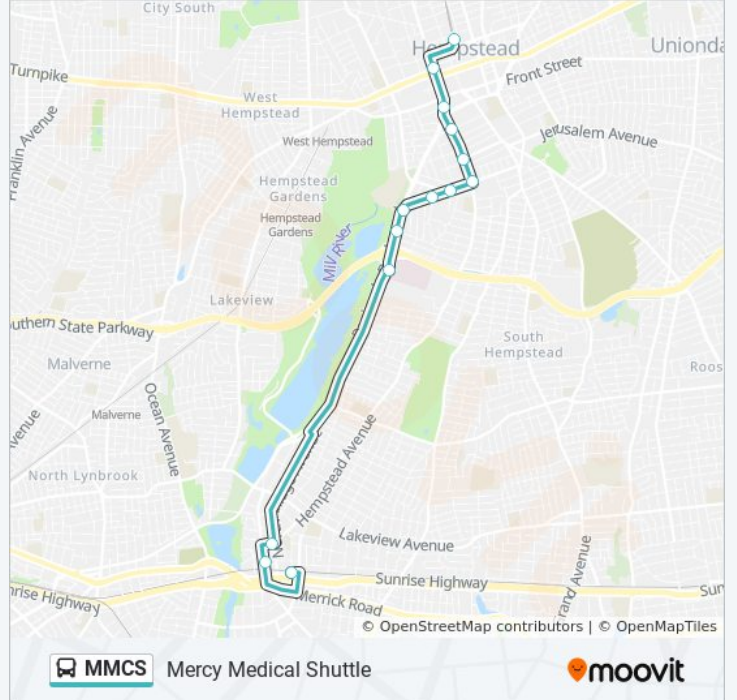

Use the Moovit App to find the closest MMCS bus station near you and find out when is the next MMCS bus arriving.

**Direction: Hempstead**

14 stops

[VIEW LINE SCHEDULE](#)

Rockville Centre Sta

Washington Ave / N Centre

Randall Av / Village

Mercy Med Ctr / Village

Peninsula Blvd + W Marshall St

Peninsula Blvd + Graham St

W Graham Ave + Rose La

W Graham Ave & Brooklynrd-Hemlock Dr

S Franklin Ave + E Graham Ave

S Franklin Ave + Cruikshank Ave

S Franklin Ave + Grove St

S Franklin Ave Opp Newman Ct

Centre St / Franklin

Hempstead Transit Center

**MMCS bus Time Schedule**

Hempstead Route Timetable:

Sunday	Not Operational
Monday	6:20 AM - 6:20 PM
Tuesday	6:20 AM - 6:20 PM
Wednesday	6:20 AM - 6:20 PM
Thursday	6:20 AM - 6:20 PM
Friday	6:20 AM - 6:20 PM
Saturday	Not Operational

**MMCS bus Info****Direction:** Hempstead**Stops:** 14**Trip Duration:** 18 min**Line Summary:**

**Direction: Rockville Centre**

12 stops

[VIEW LINE SCHEDULE](#)

- Hempstead Transit Center
- Franklin St / Fulton
- S Franklin Ave + Grove St
- S Franklin Ave Opp Cruickshank Ave
- W Graham Ave + Laurel Ave
- W Graham Ave + Rose Ave
- W Graham Ave + Mason Ave
- Peninsula Blvd Opp W Marshall St
- Mercy Med Ctr / Village
- N Village Ave & Randall Ave
- Washington St / N Centre
- Rockville Centre Sta