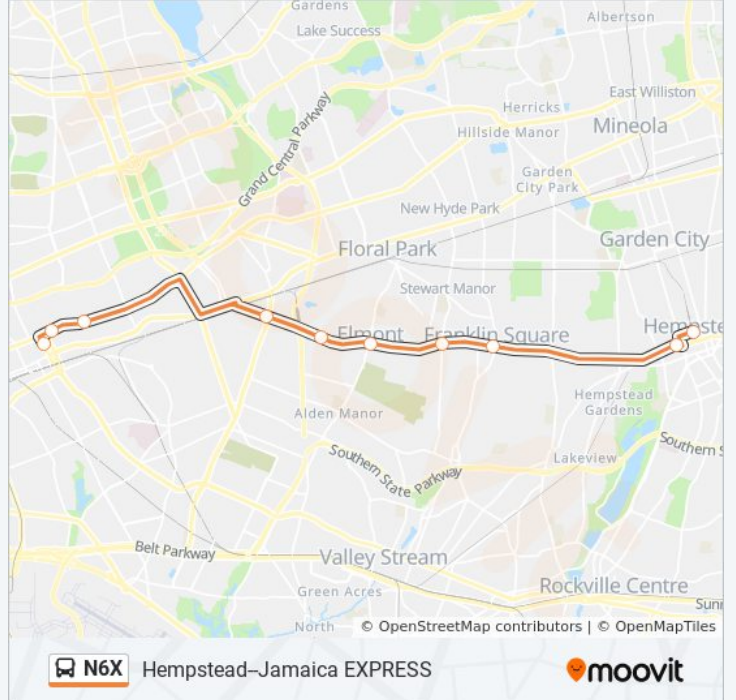

Use the Moovit App to find the closest N6X bus station near you and find out when is the next N6X bus arriving.

Direction: Hemp Exp (Bike&Ride)
 12 stops
[VIEW LINE SCHEDULE](#)

- Merrick Bl / 89 Av
- Hillside Ave / 168th (169th Subway)
- 178 St / Hillside
- Springfield Bl / Hempstead
- Ubs Arena / Hempstead
- Locustwood Bl / Hempstead
- Elmont Rd / Hempstead
- Hempstead Tpke + Meacham Ave
- Franklin Av / Hempstead
- Hilton Av / Fulton
- Washington St / Fulton (N6x)
- Hemp Trans Ctr / Jackson

N6X bus Info

Direction: Hemp Exp (Bike&Ride)
Stops: 12
Trip Duration: 57 min
Line Summary:

Direction: Hempstead Exp

11 stops

[VIEW LINE SCHEDULE](#)

- Merrick Bl / 89 Av
- Hillside Ave / 168th (169th Subway)
- 178 St / Hillside
- Springfield Bl / Hempstead
- Ubs Arena / Hempstead
- Locustwood Bl / Hempstead
- Elmont Rd / Hempstead
- Hempstead Tpke + Meacham Ave
- Franklin Av / Hempstead
- Hilton Av / Fulton
- Hemp Trans Ctr / Jackson

Hemp Trans Ctr / Jackson

Terrace Av / Fulton

Pacific Av / Hempstead

Hempstead Tpke + Remsen St

Elmont Rd / Hempstead

Locustwood Bl / Hempstead

218 Pl / Hempstead

179 St / Hillside

N6X bus Info

Direction: Jamaica Exp

Stops: 10

Trip Duration: 60 min

Line Summary:

N6X bus time schedules and route maps are available in an offline PDF at moovitapp.com. Use the [Moovit App](#) to see live bus times, train schedule or subway schedule, and step-by-step directions for all public transit in New York - New Jersey.