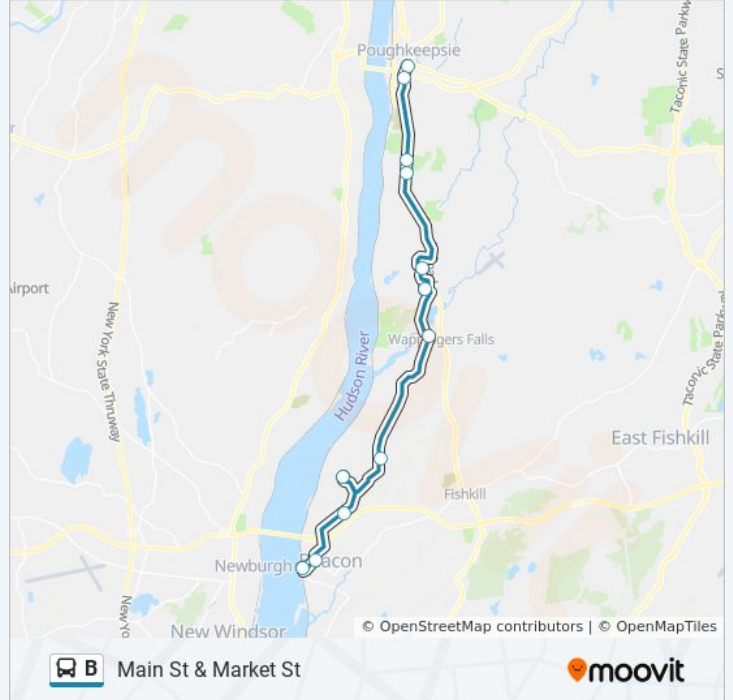

Main St & Market St

[Get The App](#)

The B bus line Main St & Market St has one route. For regular weekdays, their operation hours are:

(1) Main St & Market St: 10:17 AM - 5:47 PM

Use the Moovit App to find the closest B bus station near you and find out when is the next B bus arriving.

Direction: Main St & Market St

12 stops

[VIEW LINE SCHEDULE](#)

- Beacon Train Station
- Route 9d and Beekman Street
- Route 9d N & Dutchess Stadium
- Castle Point
- Route 9d N & Chelsea Rd
- Route 9d N & Spring St (Mesier Park)
- The Shoppes at South Hills
- Galleria Food Court
- Route 9 N & Barnes & Noble
- Route 9 N & Poughkeepsie Plaza
- South Avenue/Market Street & Montgomery Street
- Main St & Market St

B bus Info

Direction: Main St & Market St

Stops: 12

Trip Duration: 62 min

Line Summary:

B bus time schedules and route maps are available in an offline PDF at moovitapp.com. Use the [Moovit App](#) to see live bus times, train schedule or subway schedule, and step-by-step directions for all public transit in New York - New Jersey.