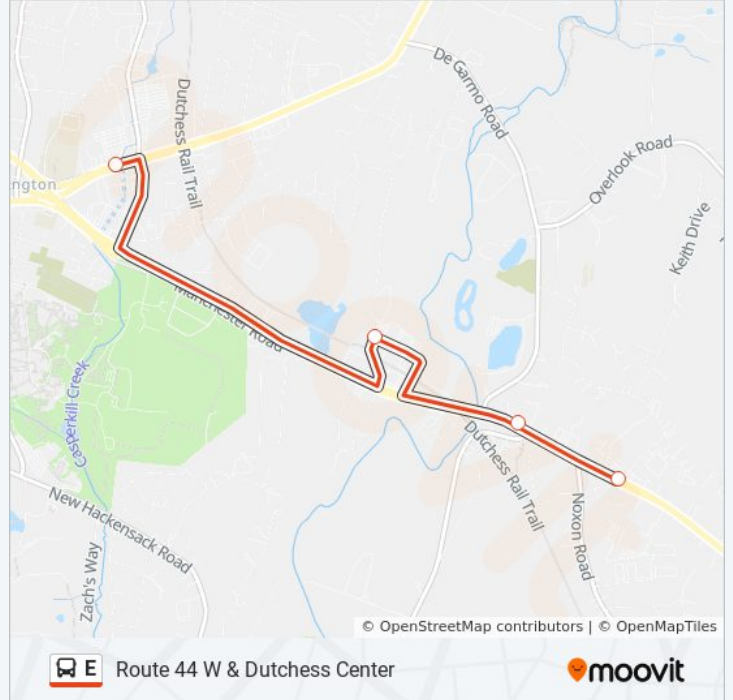

E bus time schedules and route maps are available in an offline PDF at moovitapp.com. Use the [Moovit App](#) to see live bus times, train schedule or subway schedule, and step-by-step directions for all public transit in New York - New Jersey.

[About Moovit](#) • [MaaS Solutions](#) • [Supported Countries](#) • [Mooviter Community](#)

© 2024 Moovit - All Rights Reserved

Check Live Arrival Times