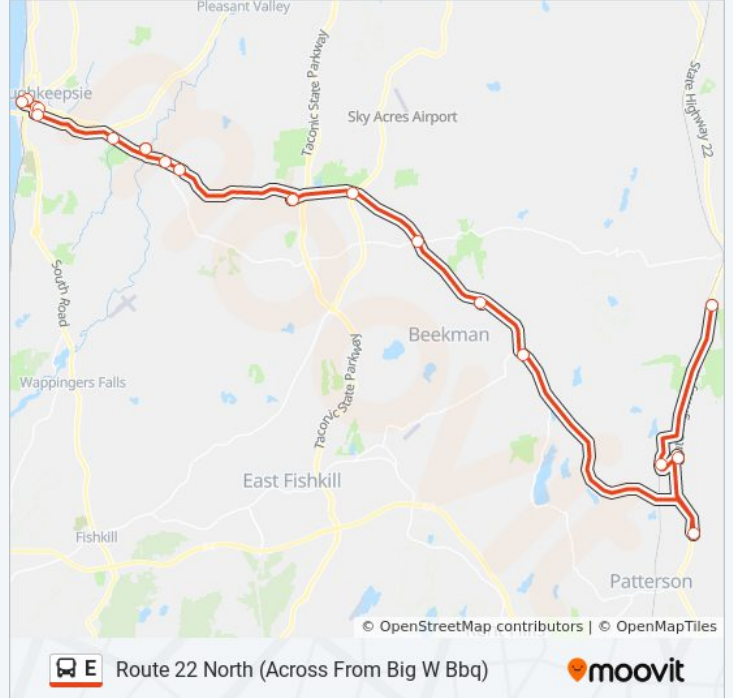

## Direction: Route 22 North (Across From Big W Bbq)

18 stops

[VIEW LINE SCHEDULE](#)

- Main St & Market St
- Dongan Place & Mill Street
- Poughkeepsie Train Station
- Main Street E & Columbus Drive
- Market Street & Church Street East
- Route 55 E & Burnett Boulevard
- Page Park Drive & Ireland Drive Ext
- Route 55 E (Cutout) & Old Manchester Road
- Rt 55 East & Firemens Way (Cutout)
- Hannaford / Daily Planet
- Route 55 East & Route 82
- Route 55 East & E. Noxon Road
- Beekman Stop & Shop
- Route 55 East & Route 216
- Hannaford
- King's Apartments
- Chamber Of Commerce
- Route 22 North (Across From Big W Bbq)

## E bus Time Schedule

Route 22 North (Across From Big W Bbq) Route  
Timetable:

Sunday	Not Operational
Monday	5:30 AM - 5:10 PM
Tuesday	5:30 AM - 5:10 PM
Wednesday	5:30 AM - 5:10 PM
Thursday	5:30 AM - 5:10 PM
Friday	5:30 AM - 5:10 PM
Saturday	5:30 AM - 5:10 PM

## E bus Info

**Direction:** Route 22 North (Across From Big W Bbq)

**Stops:** 18

**Trip Duration:** 77 min

**Line Summary:**

Route 55 E & Burnett Boulevard