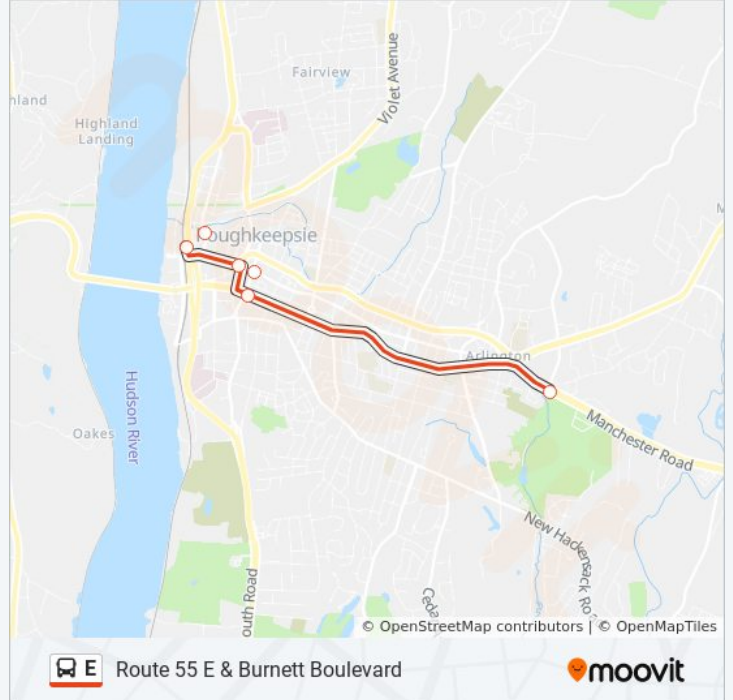

E bus time schedules and route maps are available in an offline PDF at moovitapp.com. Use the [Moovit App](#) to see live bus times, train schedule or subway schedule, and step-by-step directions for all public transit in New York - New Jersey.

[About Moovit](#) • [MaaS Solutions](#) • [Supported Countries](#) • [Mooviter Community](#)

© 2024 Moovit - All Rights Reserved

Check Live Arrival Times