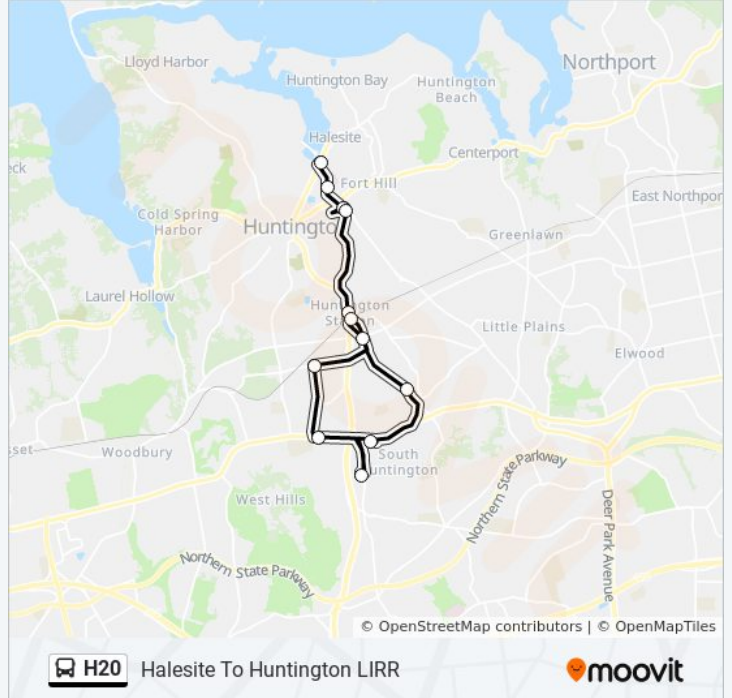

Direction: Halesite To Huntington LIRR

12 stops

[VIEW LINE SCHEDULE](#)

New York Ave (110) @ Park Ave

Huntington Hospital

Village Green Center

Park Ave @ Woodhull Rd

Huntington LIRR

Depot Rd @ E Pulaski Rd

W 11th St @ 8th Ave

Jericho Tpke & West Hills Rd

Walt Whitman Shops

Target

Depot Rd @ 17th St

Huntington LIRR (Fairground Loop)

H20 bus Time Schedule

H20 bus Info

Direction: Halesite To Huntington LIRR

Stops: 12

Trip Duration: 42 min

Line Summary:

Direction: Huntington LIRR To Halesite

12 stops

[VIEW LINE SCHEDULE](#)

Huntington LIRR (Fairground Loop)

Depot Rd @ E 17th St

Target

Walt Whitman Shops

W Jericho Tpk @ West Hills Rd

8th Ave @ W 11th St

Depot Rd @ E 6th St

New York Ave (110) @ Railroad St