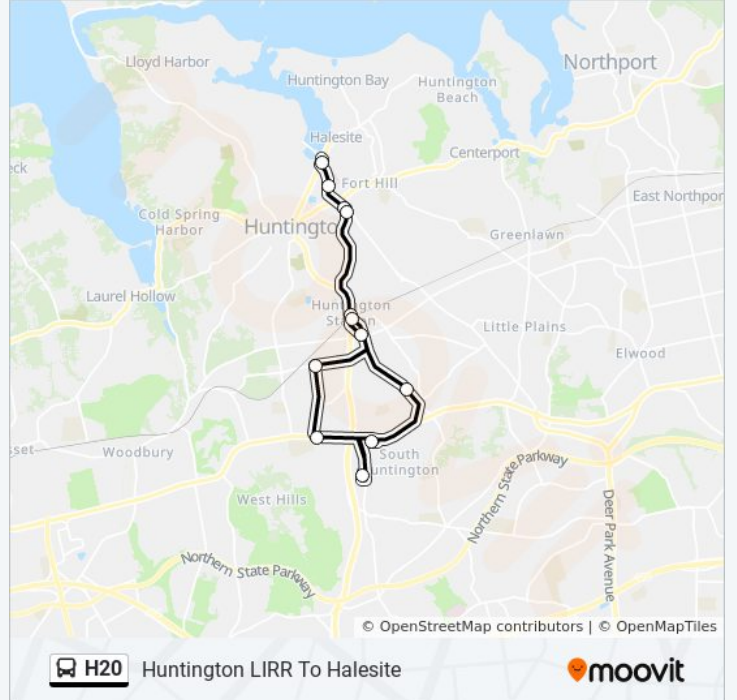

Direction: Halesite To Huntington LIRR

12 stops

[VIEW LINE SCHEDULE](#)

New York Ave (110) @ Park Ave

Huntington Hospital

Village Green Center

Park Ave @ Woodhull Rd

Huntington LIRR

Huntington LIRR (Fairground Loop)

Depot Rd @ E 17th St

Target

Walt Whitman Shops

W Jericho Tpk @ West Hills Rd

8th Ave @ W 11th St

Depot Rd @ E 6th St

New York Ave (110) @ Railroad St

Woodhull Rd @ Park Ave

Village Green Center

Huntington Hospital

New York Ave (110) @ Park Ave

H20 bus Time Schedule

Huntington LIRR To Halesite Route Timetable:

Sunday	Not Operational
Monday	7:00 AM - 6:15 PM
Tuesday	7:00 AM - 6:15 PM
Wednesday	7:00 AM - 6:15 PM
Thursday	7:00 AM - 6:15 PM
Friday	7:00 AM - 6:15 PM
Saturday	9:45 AM - 5:15 PM

H20 bus Info

Direction: Huntington LIRR To Halesite

Stops: 12

Trip Duration: 42 min

Line Summary:

H20 bus time schedules and route maps are available in an offline PDF at moovitapp.com. Use the [Moovit App](#) to see live bus times, train schedule or subway schedule, and step-by-step directions for all public transit in New York - New Jersey.