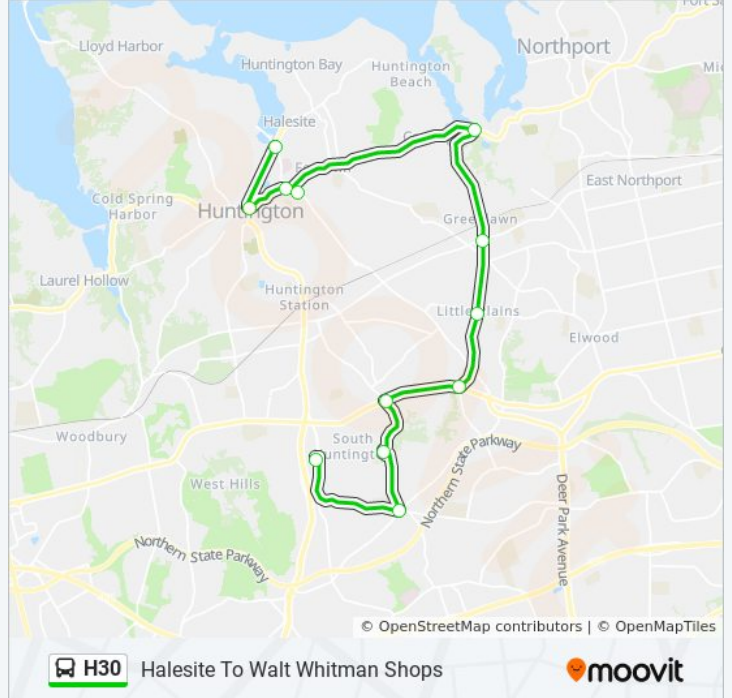

Use the Moovit App to find the closest H30 bus station near you and find out when is the next H30 bus arriving.

Direction: Halesite To Walt Whitman Shops

12 stops

[VIEW LINE SCHEDULE](#)

- New York Ave (110) @ Park Ave
- Main St (25a) @ New York Ave (110)
- Main St (25a) @ Park Ave
- Village Green Center
- Park Circle
- Broadway-Greenlawn @ Pulaski Rd
- Broadway-Greenlawn @ Little Plains Rd
- Broadway-Greenlawn @ E Jericho Tpk
- Jericho Tpk @ Pidgeon Hill Rd/ Depot Rd
- Pidgeon Hill Rd @ South Huntington Library
- Wolf Hill Rd @ Pidgeon Hill Rd
- Walt Whitman Shops

H30 bus Info

Direction: Halesite To Walt Whitman Shops

Stops: 12

Trip Duration: 39 min

Line Summary:

Direction: Paumanack Village To Walt Whitman Shops

12 stops

[VIEW LINE SCHEDULE](#)

H30 bus Info

Direction: Paumanack Village To Walt Whitman Shops

Stops: 12

Trip Duration: 39 min

Line Summary:

Direction: Walt Whitman Shops To Halesite

12 stops

[VIEW LINE SCHEDULE](#)

H30 bus Info

Direction: Walt Whitman Shops To Halesite

Stops: 12

Trip Duration: 38 min

Line Summary:

H30 bus time schedules and route maps are available in an offline PDF at moovitapp.com. Use the [Moovit App](#) to see live bus times, train schedule or subway schedule, and step-by-step directions for all public transit in New York - New Jersey.