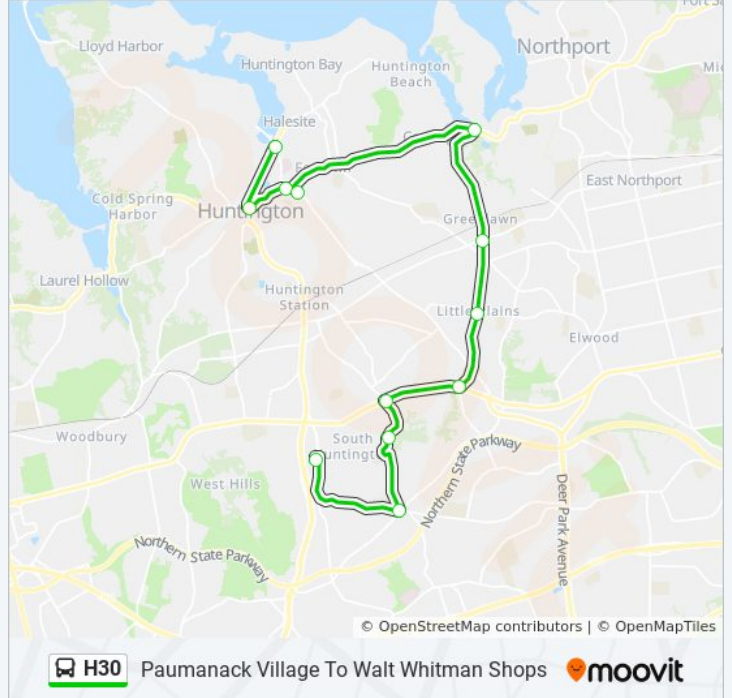

Use the Moovit App to find the closest H30 bus station near you and find out when is the next H30 bus arriving.

Direction: Halesite To Walt Whitman Shops

12 stops

[VIEW LINE SCHEDULE](#)

- New York Ave (110) @ Park Ave
- Main St (25a) @ New York Ave (110)
- Main St (25a) @ Park Ave
- Village Green Center
- Park Circle
- Broadway-Greenlawn @ Pulaski Rd
- Broadway-Greenlawn @ Little Plains Rd
- Broadway-Greenlawn @ E Jericho Tpk
- Jericho Tpk @ Pidgeon Hill Rd/ Depot Rd
- Pidgeon Hill Rd @ South Huntington Library
- Wolf Hill Rd @ Pidgeon Hill Rd
- Walt Whitman Shops

H30 bus Info

Direction: Halesite To Walt Whitman Shops

Stops: 12

Trip Duration: 39 min

Line Summary:

Direction: Paumanack Village To Walt Whitman Shops

12 stops

[VIEW LINE SCHEDULE](#)

Jericho Tpk @ Pidgeon Hill Rd/ Depot Rd

Pidgeon Hill Rd @ Greenhills Rd

Wolf Hill Rd @ Pidgeon Hill Rd

Walt Whitman Shops

H30 bus Time Schedule

Paumanack Village To Walt Whitman Shops Route
Timetable:

Sunday	Not Operational
Monday	11:35 AM
Tuesday	11:35 AM
Wednesday	11:35 AM
Thursday	11:35 AM
Friday	11:35 AM
Saturday	Not Operational

H30 bus Info

Direction: Paumanack Village To Walt Whitman Shops

Stops: 12

Trip Duration: 39 min

Line Summary:

Direction: Walt Whitman Shops To Halesite

12 stops

[VIEW LINE SCHEDULE](#)