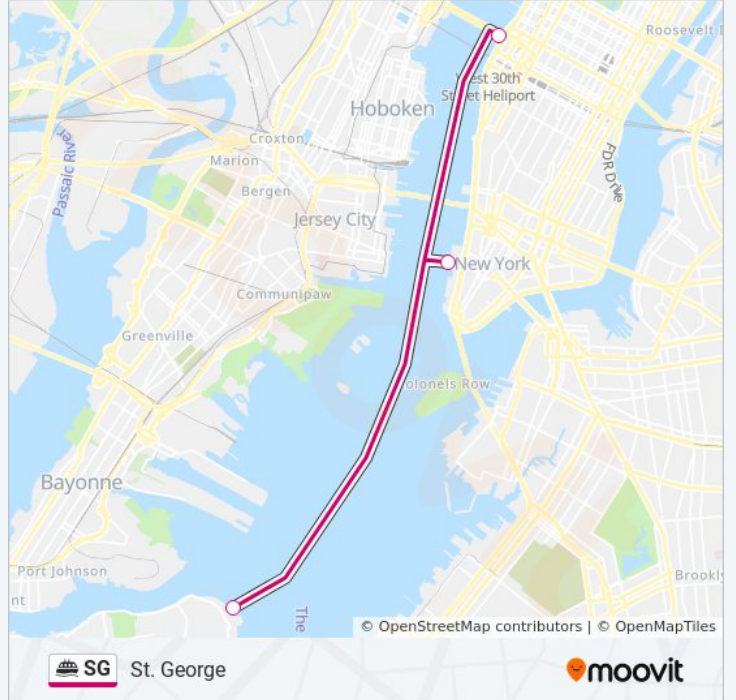

Direction: Midtown West/W 39th St-Pier 79

3 stops

[VIEW LINE SCHEDULE](#)

St. George

Battery Park City/Vesey St.

Midtown West/W 39th St-Pier 79

SG ferry Time Schedule

Midtown West/W 39th St-Pier 79 Route Timetable:

Stops: 3

Trip Duration: 33 min

Line Summary:

Direction: St. George

3 stops

[VIEW LINE SCHEDULE](#)

Midtown West/W 39th St-Pier 79

Battery Park City/Vesey St.

St. George

SG ferry Time Schedule

St. George Route Timetable:

Sunday	8:55 AM - 8:24 PM
Monday	7:13 AM - 8:29 PM
Tuesday	7:13 AM - 8:29 PM
Wednesday	7:13 AM - 8:29 PM
Thursday	7:13 AM - 8:29 PM
Friday	7:13 AM - 8:29 PM
Saturday	8:55 AM - 8:24 PM

SG ferry Info

Direction: St. George

Stops: 3

Trip Duration: 33 min

Line Summary:

SG ferry time schedules and route maps are available in an offline PDF at moovitapp.com. Use the [Moovit App](#) to see live bus times, train schedule or subway schedule, and step-by-step directions for all public transit in New York - New Jersey.