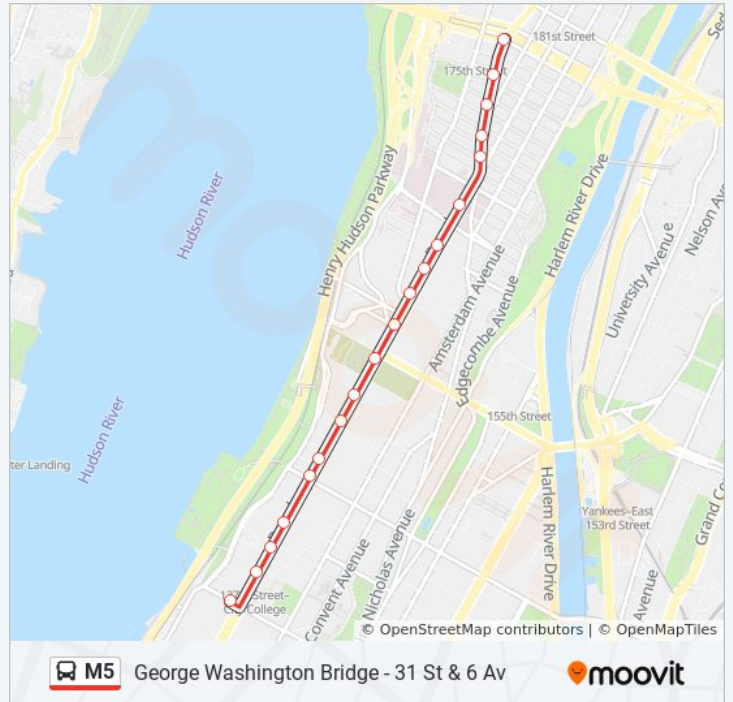

Riverside Dr/Tiemann Pl

W 135 St/Riverside Dr

Broadway/W 135 St

**Direction: Broadway-135 St**

19 stops

[VIEW LINE SCHEDULE](#)

Broadway/W 178 St

Broadway/W 176 St

Broadway/W 162 St  
 Broadway/W 160 St  
 Broadway/W 157 St  
 Broadway/W 155 St  
 Broadway/W 152 St  
 Broadway/W 150 St  
 Broadway/W 147 St  
 Broadway/W 145 St  
 Broadway/W 142 St  
 Broadway/W 140 St  
 Broadway/W 138 St  
 W 135 St/Broadway

**M5 bus Info**

**Direction:** Broadway-135 St

**Stops:** 19

**Trip Duration:** 14 min

**Line Summary:**

**Direction: Limited 31 St 6 Av**

48 stops

[VIEW LINE SCHEDULE](#)