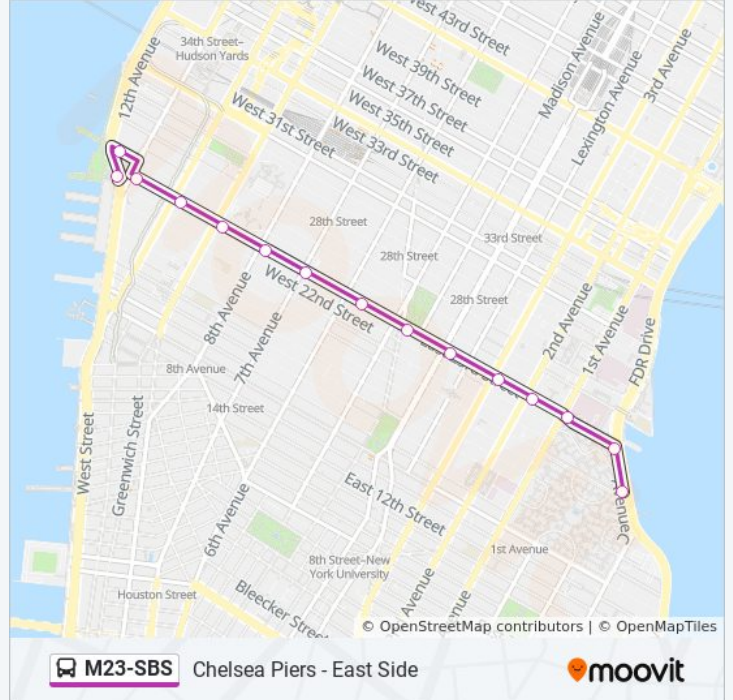

M23-SBS bus time schedules and route maps are available in an offline PDF at moovitapp.com. Use the [Moovit App](#) to see live bus times, train schedule or subway schedule, and step-by-step directions for all public transit in New York - New Jersey.

[About Moovit](#) • [MaaS Solutions](#) • [Supported Countries](#) • [Mooviter Community](#)

© 2024 Moovit - All Rights Reserved

Check Live Arrival Times