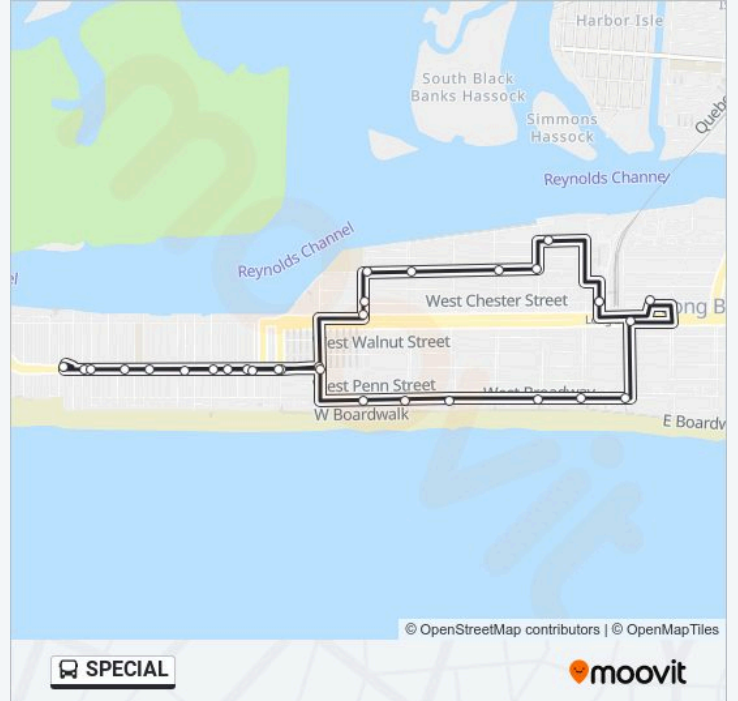

Direction:

31 stops

[VIEW LINE SCHEDULE](#)

LIRR Station

Senior Home

W Hudson St & Magnolia Blvd

W Hudson Street & Laurelton Blvd (Wb)

W Hudson Street & Washington Blvd (Wb)

Nevada Ave

W Beech Street & Illinois Ave

W Beech Street & Connecticut Ave

W Beech Street & Indiana Ave

W Beech Street & Michigan Street

W Beech St & Vermont St

W Beech Street & Delaware Ave

W Beech St & Nebraska St

SPECIAL bus Info

Direction:

Stops: 31

Trip Duration: 30 min

Line Summary:

W Beech St & Grand Blvd

W Broadway & Lindel Blvd

W Broadway & Washington Blvd

W Broadway & Lafayette Blvd

W Broadway & Magnolia Blvd

W Broadway & National Blvd

W Broadway & Edwards Blvd

E Park Ave & Edwards Blvd

Stop & Shop

LIRR Station

SPECIAL bus time schedules and route maps are available in an offline PDF at moovitapp.com. Use the Moovit App to see live bus times, train schedule or subway schedule, and step-by-step directions for all public transit in New York - New Jersey.