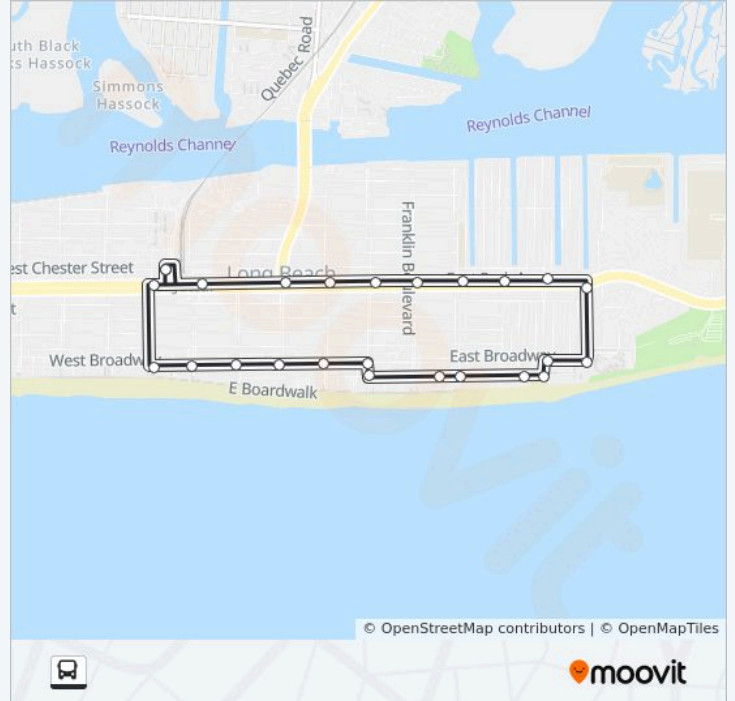

Direction:

25 stops

[VIEW LINE SCHEDULE](#)

- LIRR Station
- W Park Ave & National Blvd
- W Broadway & National Blvd
- W Broadway & Edwards Blvd
- E Broadway & Riverside Blvd
- E Broadway & Long Beach Blvd
- E Broadway & Monroe Blvd
- E Broadway & Lincoln Blvd
- Lincoln Blvd & Shore Rd
- 522 Shore Road
- Shore Road & Neptune Blvd
- 700 Shore Road
- Shore Road & Pacific Blvd
- E Broadway & Pacific Blvd
- E Broadway & Maple Blvd
- Maple Blvd & E Park Ave
- E Park Ave & Pacific Blvd
- E Park Ave & Roosevelt Blvd
- E Park Ave & Neptune Blvd
- E Park Ave & Franklin Blvd
- E Park Ave & Lincoln Blvd

EAST LOOP bus Time Schedule

Route Timetable:

Sunday	6:30 AM - 9:00 PM
Monday	5:00 AM - 10:50 PM
Tuesday	5:00 AM - 10:50 PM
Wednesday	5:00 AM - 10:50 PM
Thursday	5:00 AM - 10:50 PM
Friday	5:00 AM - 10:50 PM
Saturday	6:30 AM - 9:00 PM

EAST LOOP bus Info

Direction:

Stops: 25

Trip Duration: 22 min

Line Summary:

E Park Ave & Monroe Blvd

E Park Ave & Long Beach Blvd

E Park Ave & Edwards Blvd

LIRR Station

EAST LOOP bus time schedules and route maps are available in an offline PDF at moovitapp.com. Use the Moovit App to see live bus times, train schedule or subway schedule, and step-by-step directions for all public transit in New York - New Jersey.