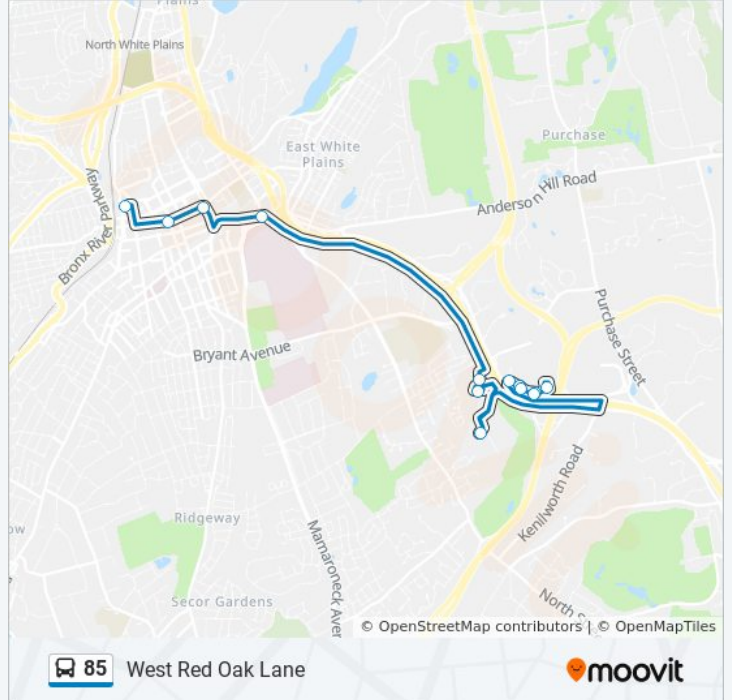

## West Red Oak Lane

Get The App

The 85 bus line (West Red Oak Lane) has 2 routes. For regular weekdays, their operation hours are:  
(1) West Red Oak Lane: 7:01 AM - 9:50 AM(2) White Plains Transcenter: 2:26 PM - 3:42 PM  
Use the Moovit App to find the closest 85 bus station near you and find out when is the next 85 bus arriving.

### Direction: West Red Oak Lane

13 stops

[VIEW LINE SCHEDULE](#)

- White Plains Bus Terminal
- White Plains - Main Street (Galleria)
- Main St @ S Broadway
- Westchester Ave @ S Kensico Ave
- 1101 Westchester Ave
- 1129 Westchester Ave
- IBM @ 1133 Westchester Ave
- 55 W Red Oak La
- W Red Oak La @ Krasdale
- W Red Oak La @ Renaissance Hotel
- W Red Oak La @ Us Tennis Assoc
- W Red Oak La @ Windward School
- 4 W Red Oak La

### 85 bus Info

**Direction:** West Red Oak Lane

**Stops:** 13

**Trip Duration:** 21 min

**Line Summary:**

**Direction: White Plains Transcenter**

14 stops

[VIEW LINE SCHEDULE](#)

**85 bus Info**

**Direction:** White Plains Transcenter

**Stops:** 14

**Trip Duration:** 29 min

**Line Summary:**

85 bus time schedules and route maps are available in an offline PDF at [moovitapp.com](https://moovitapp.com). Use the [Moovit App](#) to see live bus times, train schedule or subway schedule, and step-by-step directions for all public transit in New York - New Jersey.