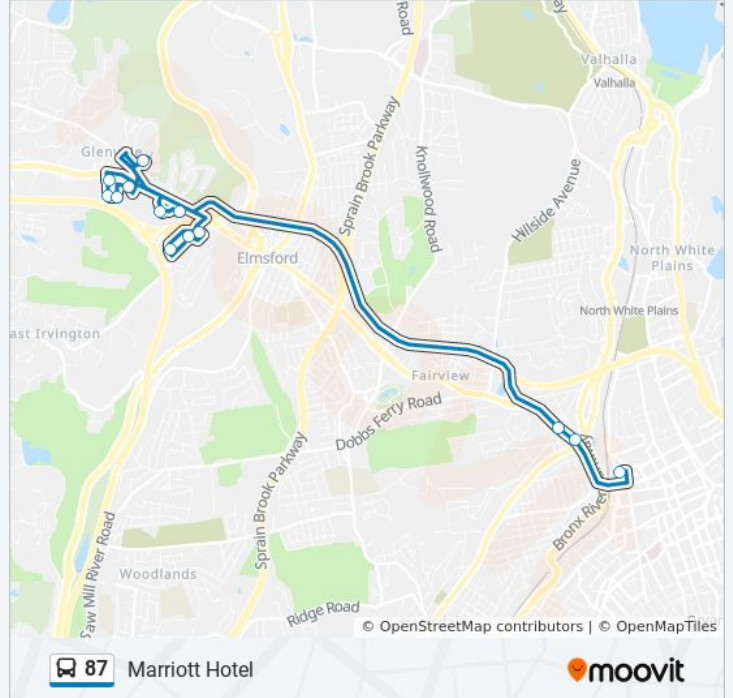

Use the Moovit App to find the closest 87 bus station near you and find out when is the next 87 bus arriving.

Direction: Marriott Hotel

13 stops

[VIEW LINE SCHEDULE](#)

White Plains Bus Terminal

Tarrytown Rd @ Central Ave

580 White Plains Rd

660 White Plains Rd

White Plains Rd @ Marriott Hotel

87 bus Time Schedule

Marriott Hotel Route Timetable:

Sunday	Not Operational
Monday	6:34 AM - 9:25 AM
Tuesday	6:34 AM - 9:25 AM
Wednesday	6:34 AM - 9:25 AM
Thursday	6:34 AM - 9:25 AM
Friday	6:34 AM - 9:25 AM
Saturday	Not Operational

87 bus Info

Direction: Marriott Hotel

Stops: 13

Trip Duration: 30 min

Line Summary:

Direction: White Plains Transcenter

13 stops

[VIEW LINE SCHEDULE](#)

Benedict Ave @ Siemens

520 White Plains Rd

540 White Plains Rd

560 White Plains Rd

580 White Plains Rd

660 White Plains Rd

White Plains Rd @ Marriott Hotel

565 Taxter Rd