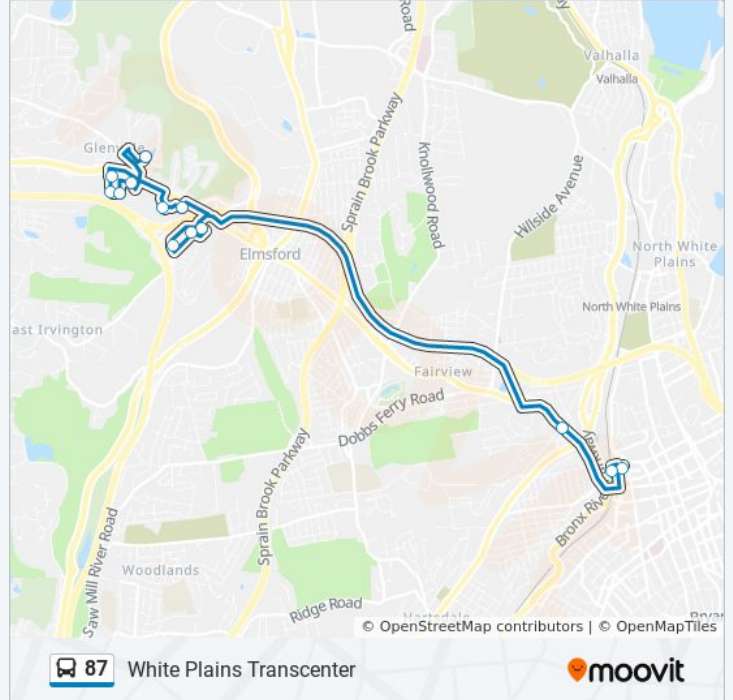

Use the Moovit App to find the closest 87 bus station near you and find out when is the next 87 bus arriving.

Direction: Marriott Hotel

13 stops

[VIEW LINE SCHEDULE](#)

White Plains Bus Terminal

Tarrytown Rd @ Central Ave

87 bus Info

Direction: Marriott Hotel

Stops: 13

Trip Duration: 30 min

Line Summary:

Direction: White Plains Transcenter

13 stops

[VIEW LINE SCHEDULE](#)

Benedict Ave @ Siemens

520 White Plains Rd

540 White Plains Rd

560 White Plains Rd

580 White Plains Rd

660 White Plains Rd

White Plains Rd @ Marriott Hotel

565 Taxter Rd

87 bus Info

Direction: White Plains Transcenter

Stops: 13

Trip Duration: 29 min

Line Summary:

87 bus time schedules and route maps are available in an offline PDF at moovitapp.com. Use the [Moovit App](#) to see live bus times, train schedule or subway schedule, and step-by-step directions for all public transit in New York - New Jersey.