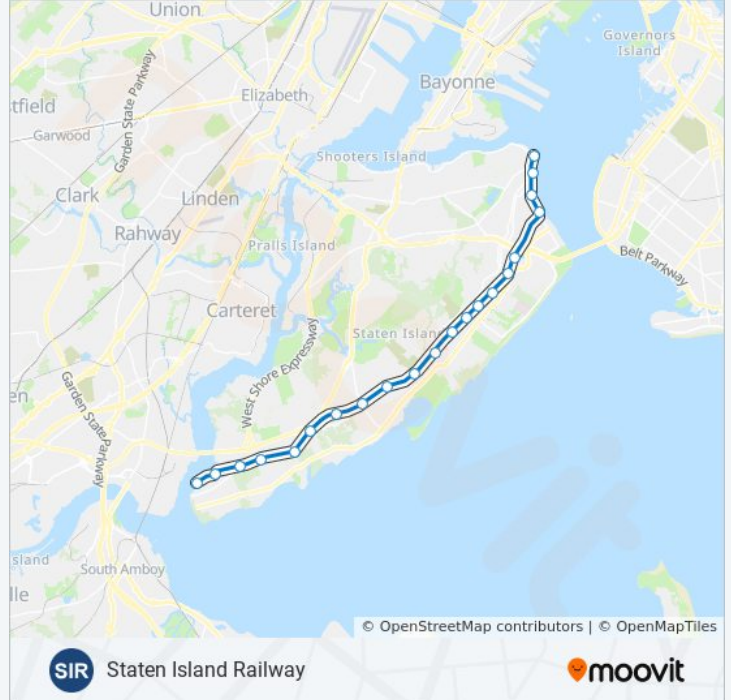

Use the Moovit App to find the closest SIR subway station near you and find out when is the next SIR subway arriving.

Direction: Great Kills

13 stops

[VIEW LINE SCHEDULE](#)

- St George
- Tompkinsville
- Stapleton
- Clifton
- Grasmere
- Old Town
- Dongan Hills
- Jefferson Av
- Grant City
- New Dorp
- Oakwood Heights
- Bay Terrace
- Great Kills

SIR subway Info

Direction: Great Kills

Stops: 13

Trip Duration: 25 min

Line Summary:

Direction: St George

21 stops

[VIEW LINE SCHEDULE](#)

SIR subway Info

Direction: Tottenville

Stops: 21

Trip Duration: 42 min

Line Summary:

Richmond Valley

Arthur Kill

Tottenville