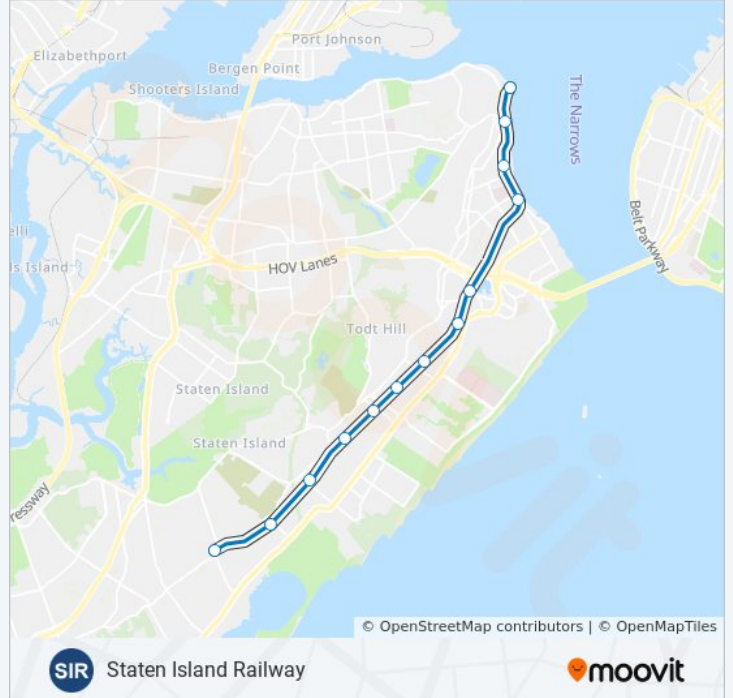

Staten Island Railway

Get The App

The SIR subway line (Staten Island Railway) has 3 routes. For regular weekdays, their operation hours are:

(1) Great Kills: 7:03 AM - 7:18 PM(2) St George: 24 hours(3) Tottenville: 24 hours

Use the Moovit App to find the closest SIR subway station near you and find out when is the next SIR subway arriving.

Direction: Great Kills

13 stops

[VIEW LINE SCHEDULE](#)

- St George
- Tompkinsville
- Stapleton
- Clifton
- Grasmere
- Old Town
- Dongan Hills
- Jefferson Av
- Grant City
- New Dorp
- Oakwood Heights
- Bay Terrace
- Great Kills

SIR subway Time Schedule

Great Kills Route Timetable:

Sunday	Not Operational
Monday	7:03 AM - 7:18 PM
Tuesday	7:03 AM - 7:18 PM
Wednesday	7:03 AM - 7:18 PM
Thursday	7:03 AM - 7:18 PM
Friday	7:03 AM - 7:18 PM
Saturday	Not Operational

SIR subway Info

Direction: Great Kills

Stops: 13

Trip Duration: 25 min

Line Summary:

Direction: St George

21 stops

[VIEW LINE SCHEDULE](#)