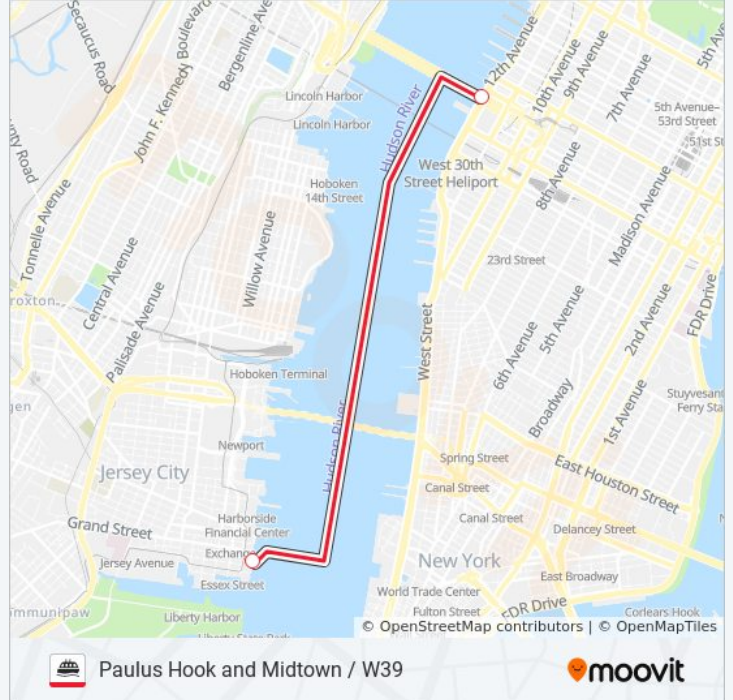

PAULUS HOOK AND MIDTOW...

Paulus Hook and Midtown / W39

Get The App

The ferry line Paulus Hook and Midtown / W39 has 2 routes. For regular weekdays, their operation hours are:

(1) Midtown / W. 39th St.: 6:45 AM - 7:10 PM (2) Paulus Hook: 6:30 AM - 7:30 PM

Use the Moovit App to find the closest PAULUS HOOK AND MIDTOWN / W39 ferry station near you and find out when is the next PAULUS HOOK AND MIDTOWN / W39 ferry arriving.

Direction: Midtown / W. 39th St.

2 stops

PAULUS HOOK AND MIDTOWN / W39 ferry Info

Direction: Midtown / W. 39th St.

Stops: 2

Trip Duration: 20 min

Line Summary:

Direction: Paulus Hook

2 stops

[VIEW LINE SCHEDULE](#)

PAULUS HOOK AND MIDTOWN / W39 ferry Info

Direction: Paulus Hook

Stops: 2

Trip Duration: 8 min

Line Summary:

PAULUS HOOK AND MIDTOWN / W39 ferry time schedules and route maps are available in an offline PDF at moovitapp.com. Use the [Moovit App](#) to see live bus times, train schedule or subway schedule, and step-by-step directions for all public transit in New York - New Jersey.