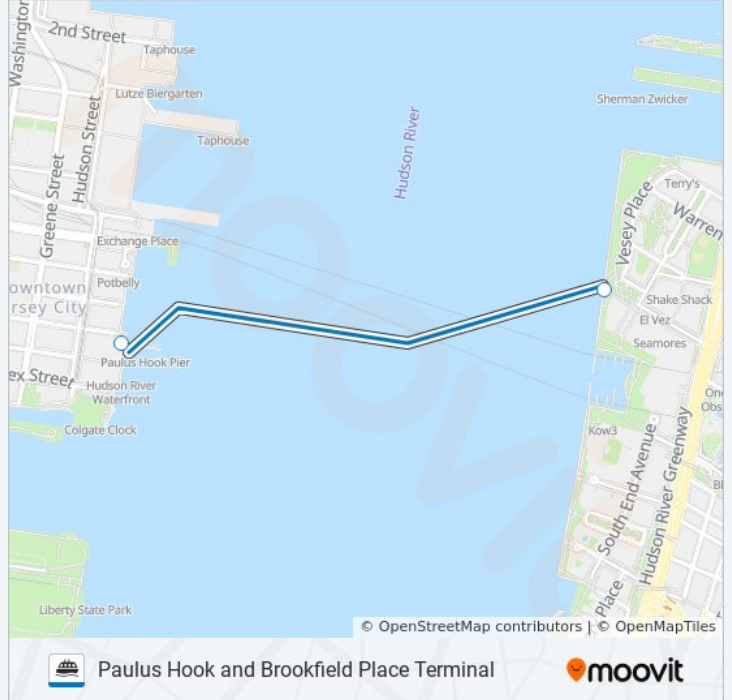

**PAULUS HOOK AND BROOKFIELD PLACE TERMINAL**

**Paulus Hook and Brookfield Place Terminal**

[Get The App](#)

The ferry line Paulus Hook and Brookfield Place Terminal has 2 routes. For regular weekdays, their operation hours are: (1) Brookfield Place Terminal: 6:00 AM - 10:45 PM (2) Paulus Hook: 6:07 AM - 10:52 PM  
Use the Moovit App to find the closest PAULUS HOOK AND BROOKFIELD PLACE TERMINAL ferry station near you and find out when is the next PAULUS HOOK AND BROOKFIELD PLACE TERMINAL ferry arriving.

**Direction:** Brookfield Place Terminal

**Stops:** 2

**Trip Duration:** 7 min

**Line Summary:**

**Direction: Paulus Hook**

2 stops

[VIEW LINE SCHEDULE](#)

Brookfield Place Terminal

Paulus Hook

**PAULUS HOOK AND BROOKFIELD PLACE TERMINAL ferry Time Schedule**

Paulus Hook Route Timetable:

Sunday	10:20 AM - 8:00 PM
Monday	6:07 AM - 10:52 PM
Tuesday	6:07 AM - 10:52 PM
Wednesday	6:07 AM - 10:52 PM
Thursday	6:07 AM - 10:52 PM
Friday	6:07 AM - 10:52 PM
Saturday	10:20 AM - 8:00 PM

**PAULUS HOOK AND BROOKFIELD PLACE TERMINAL ferry Info**

**Direction:** Paulus Hook

**Stops:** 2

**Trip Duration:** 8 min

**Line Summary:**

PAULUS HOOK AND BROOKFIELD PLACE TERMINAL ferry time schedules and route maps are available in an offline PDF at [moovitapp.com](https://moovitapp.com). Use the Moovit App to see live bus times, train schedule or subway schedule, and step-by-step directions for all public transit in New York - New Jersey.