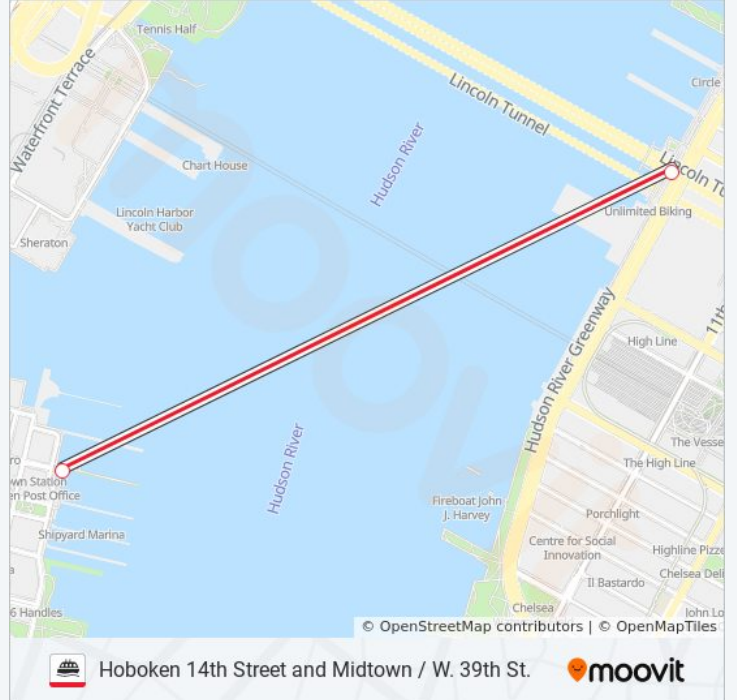

HOBOKEN 14TH STREET AND M...

Hoboken 14th Street and Midtown / W. 39th St.

Get The App

The ferry line Hoboken 14th Street and Midtown / W. 39th St. has 2 routes. For regular weekdays, their operation hours are:

Direction: Hoboken 14th Street

Stops: 2

Trip Duration: 12 min

Line Summary:

Direction: Midtown / W. 39th St.

2 stops

[VIEW LINE SCHEDULE](#)

Hoboken 14th Street

Midtown / W. 39th St.

HOBOKEN 14TH STREET AND MIDTOWN / W. 39TH ST. ferry Time Schedule

Midtown / W. 39th St. Route Timetable:

Sunday	10:02 AM - 9:22 PM
Monday	6:40 AM - 9:18 PM
Tuesday	6:40 AM - 9:18 PM
Wednesday	6:40 AM - 9:18 PM
Thursday	6:40 AM - 9:18 PM
Friday	6:40 AM - 9:18 PM
Saturday	10:02 AM - 9:22 PM

HOBOKEN 14TH STREET AND MIDTOWN / W. 39TH ST. ferry Info

Direction: Midtown / W. 39th St.

Stops: 2

Trip Duration: 8 min

Line Summary:

HOBOKEN 14TH STREET AND MIDTOWN / W. 39TH ST. ferry time schedules and route maps are available in an offline PDF at moovitapp.com. Use the [Moovit App](#) to see live bus times, train schedule or subway schedule, and step-by-step directions for all public transit in New York - New Jersey.