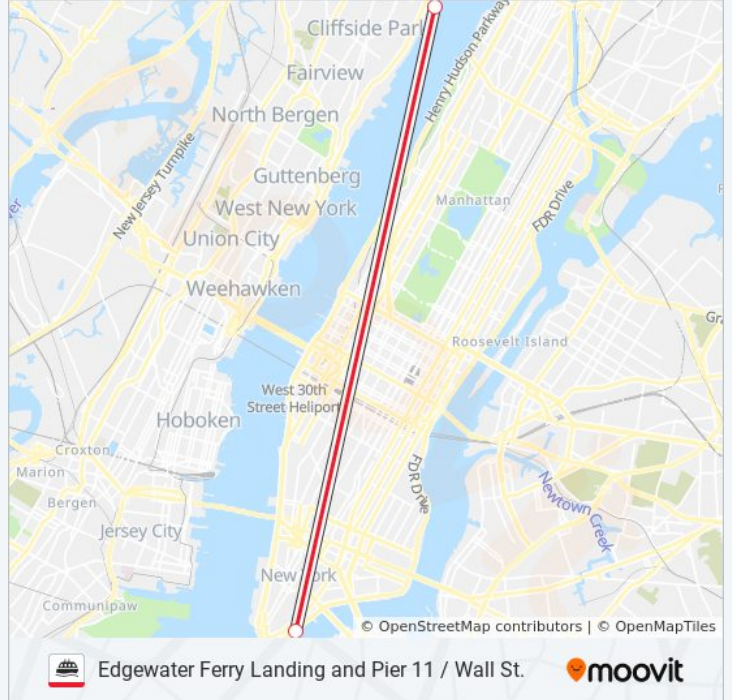

(1) Edgewater Ferry Landing: 7:26 AM - 7:00 PM (2) Pier 11 / Wall St.: 6:10 AM - 6:30 PM

Use the Moovit App to find the closest EDGEWATER FERRY LANDING AND PIER 11 / WALL ST. ferry station near you and find out when is the next EDGEWATER FERRY LANDING AND PIER 11 / WALL ST. ferry arriving.

Direction: Edgewater Ferry Landing

2 stops

[VIEW LINE SCHEDULE](#)

Pier 11 / Wall St.

Edgewater Ferry Landing

EDGEWATER FERRY LANDING AND PIER 11 / WALL ST. ferry Time Schedule

Edgewater Ferry Landing Route Timetable:

Sunday	Not Operational
Monday	7:26 AM - 7:00 PM
Tuesday	7:26 AM - 7:00 PM
Wednesday	7:26 AM - 7:00 PM
Thursday	7:26 AM - 7:00 PM
Friday	7:26 AM - 7:00 PM
Saturday	Not Operational

EDGEWATER FERRY LANDING AND PIER 11 / WALL ST. ferry Info

Direction: Edgewater Ferry Landing

Stops: 2

Trip Duration: 42 min

Line Summary:

Direction: Pier 11 / Wall St.

2 stops

[VIEW LINE SCHEDULE](#)

Edgewater Ferry Landing