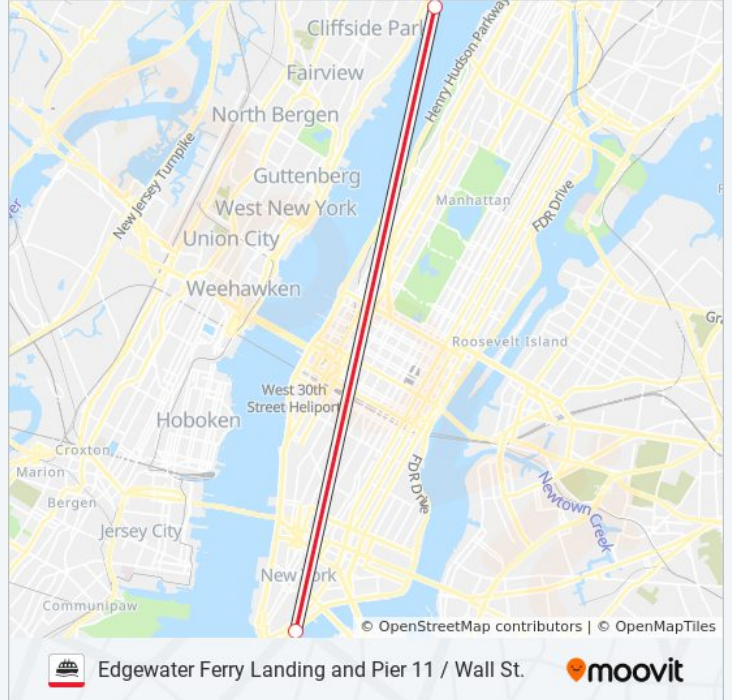

Direction: Edgewater Ferry Landing

2 stops

[VIEW LINE SCHEDULE](#)

Pier 11 / Wall St.

Edgewater Ferry Landing

EDGEWATER FERRY LANDING AND PIER 11 / WALL ST. ferry Time Schedule

Edgewater Ferry Landing Route Timetable:

Direction: Edgewater Ferry Landing

Stops: 2

Trip Duration: 42 min

Line Summary:

Direction: Pier 11 / Wall St.

2 stops

[VIEW LINE SCHEDULE](#)

Edgewater Ferry Landing

Pier 11 / Wall St.

EDGEWATER FERRY LANDING AND PIER 11 / WALL ST. ferry Time Schedule

Pier 11 / Wall St. Route Timetable:

Sunday	Not Operational
Monday	6:10 AM - 6:30 PM
Tuesday	6:10 AM - 6:30 PM
Wednesday	6:10 AM - 6:30 PM
Thursday	6:10 AM - 6:30 PM
Friday	6:10 AM - 6:30 PM
Saturday	Not Operational

EDGEWATER FERRY LANDING AND PIER 11 / WALL ST. ferry Info

Direction: Pier 11 / Wall St.

Stops: 2

Trip Duration: 36 min

Line Summary:

EDGEWATER FERRY LANDING AND PIER 11 / WALL ST. ferry time schedules and route maps are available in an offline PDF at moovitapp.com. Use the [Moovit App](#) to see live bus times, train schedule or subway schedule, and step-by-step directions for all public transit in New York - New Jersey.