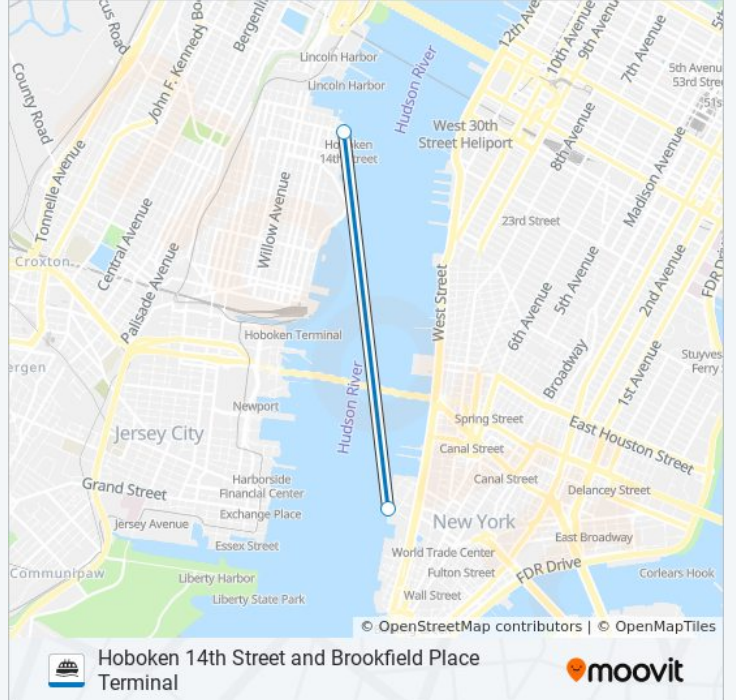

HOBOKEN 14TH STREET AN...

Hoboken 14th Street and Brookfield Place Terminal

Get The App

The ferry line Hoboken 14th Street and Brookfield Place Terminal has 2 routes. For regular weekdays, their operation hours are:

(1) Brookfield Place Terminal: 6:28 AM - 6:50 PM (2) Hoboken 14th Street: 6:36 AM - 7:40 PM

Use the Moovit App to find the closest HOBOKEN 14TH STREET AND BROOKFIELD PLACE TERMINAL ferry station near you and find out when is the next HOBOKEN 14TH STREET AND BROOKFIELD PLACE TERMINAL ferry arriving.

**Direction:** Brookfield Place Terminal

**Stops:** 2

**Trip Duration:** 8 min

**Line Summary:**

**Direction: Hoboken 14th Street**

2 stops

[VIEW LINE SCHEDULE](#)

Brookfield Place Terminal

**HOBOKEN 14TH STREET AND BROOKFIELD PLACE TERMINAL ferry Info**

**Direction:** Hoboken 14th Street

**Stops:** 2

**Trip Duration:** 10 min

**Line Summary:**

HOBOKEN 14TH STREET AND BROOKFIELD PLACE TERMINAL ferry time schedules and route maps are available in an offline PDF at [moovitapp.com](https://moovitapp.com). Use the [Moovit App](#) to see live bus times, train schedule or subway schedule, and step-by-step directions for all public transit in New York - New Jersey.