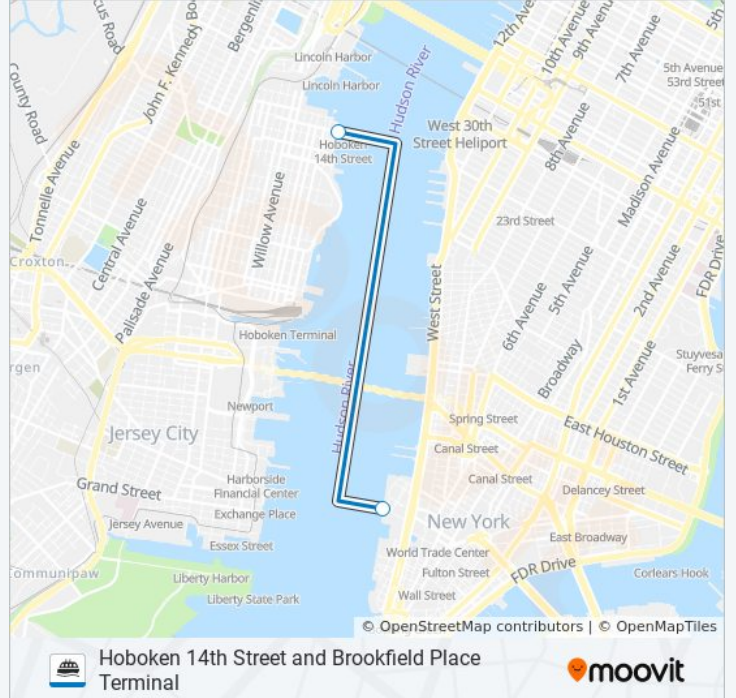

HOBOKEN 14TH STREET AN...

Hoboken 14th Street and Brookfield Place Terminal

Get The App

The ferry line Hoboken 14th Street and Brookfield Place Terminal has 2 routes. For regular weekdays, their operation hours are:

(1) Brookfield Place Terminal: 6:28 AM - 6:50 PM (2) Hoboken 14th Street: 6:36 AM - 7:40 PM

Use the Moovit App to find the closest HOBOKEN 14TH STREET AND BROOKFIELD PLACE TERMINAL ferry station near you and find out when is the next HOBOKEN 14TH STREET AND BROOKFIELD PLACE TERMINAL ferry arriving.

**Direction: Brookfield Place Terminal**

2 stops

[VIEW LINE SCHEDULE](#)

Hoboken 14th Street

Brookfield Place Terminal

**HOBOKEN 14TH STREET AND BROOKFIELD PLACE TERMINAL ferry Time Schedule**

Brookfield Place Terminal Route Timetable:

**Direction:** Brookfield Place Terminal

**Stops:** 2

**Trip Duration:** 8 min

**Line Summary:**

**Direction: Hoboken 14th Street**

2 stops

[VIEW LINE SCHEDULE](#)

Brookfield Place Terminal