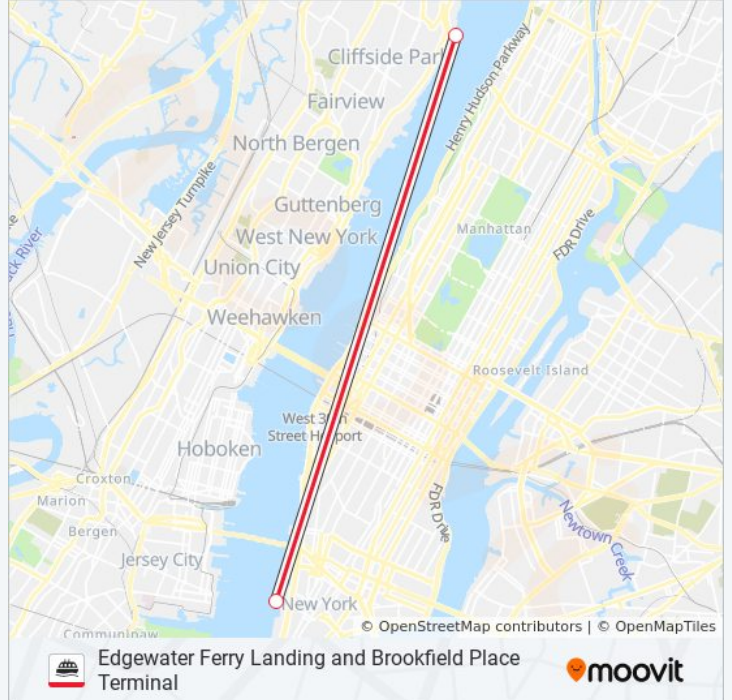

EDGEWATER FERRY LANDIN...

Edgewater Ferry Landing and Brookfield Place Terminal

Get The App

The ferry line Edgewater Ferry Landing and Brookfield Place Terminal has 2 routes. For regular weekdays, their operation hours are:

(1) Brookfield Place Terminal: 6:10 AM - 6:30 PM(2) Edgewater Ferry Landing: 7:16 AM - 7:10 PM

Use the Moovit App to find the closest EDGEWATER FERRY LANDING AND BROOKFIELD PLACE TERMINAL ferry station near you and find out when is the next EDGEWATER FERRY LANDING AND BROOKFIELD PLACE TERMINAL ferry arriving.

Direction: Brookfield Place Terminal

2 stops

[VIEW LINE SCHEDULE](#)

Edgewater Ferry Landing

Brookfield Place Terminal

EDGEWATER FERRY LANDING AND BROOKFIELD PLACE TERMINAL ferry Time Schedule

Brookfield Place Terminal Route Timetable:

Direction: Brookfield Place Terminal

Stops: 2

Trip Duration: 26 min

Line Summary:

Direction: Edgewater Ferry Landing

2 stops

[VIEW LINE SCHEDULE](#)

Brookfield Place Terminal