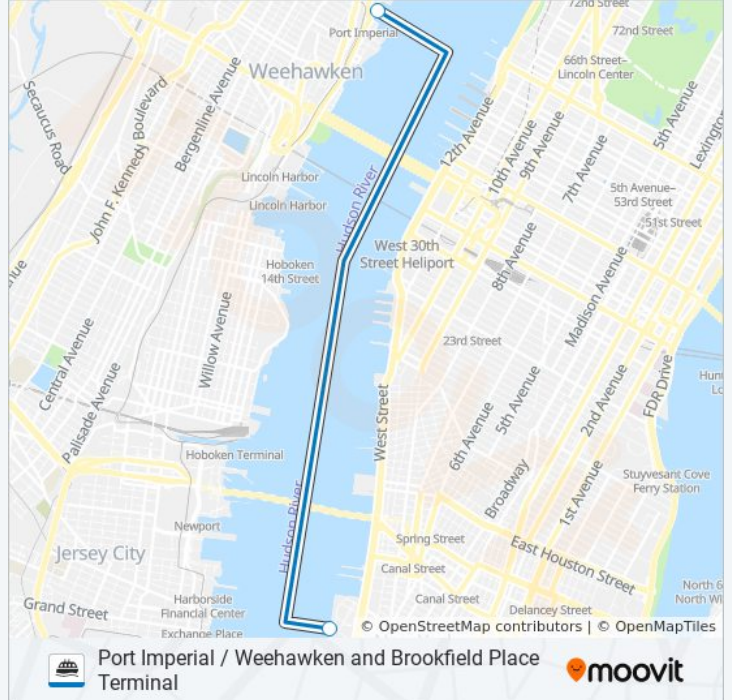

(1) Brookfield Place Terminal: 6:20 AM - 7:00 PM (2) Port Imperial / Weehawken: 6:36 AM - 7:40 PM

Use the Moovit App to find the closest PORT IMPERIAL / WEEHAWKEN AND BROOKFIELD PLACE TERMINAL ferry station near you and find out when is the next PORT IMPERIAL / WEEHAWKEN AND BROOKFIELD PLACE TERMINAL ferry arriving.

Direction: Brookfield Place Terminal

2 stops

[VIEW LINE SCHEDULE](#)

Port Imperial / Weehawken

Brookfield Place Terminal

PORT IMPERIAL / WEEHAWKEN AND BROOKFIELD PLACE TERMINAL ferry Time Schedule

Brookfield Place Terminal Route Timetable:

Direction: Brookfield Place Terminal

Stops: 2

Trip Duration: 16 min

Line Summary:

Direction: Port Imperial / Weehawken

2 stops

[VIEW LINE SCHEDULE](#)

Brookfield Place Terminal

PORT IMPERIAL / WEEHAWKEN AND BROOKFIELD PLACE TERMINAL ferry Info

Direction: Port Imperial / Weehawken

Stops: 2

Trip Duration: 20 min

Line Summary:

PORT IMPERIAL / WEEHAWKEN AND BROOKFIELD PLACE TERMINAL ferry time schedules and route maps are available in an offline PDF at moovitapp.com. Use the [Moovit App](#) to see live bus times, train schedule or subway schedule, and step-by-step directions for all public transit in New York - New Jersey.