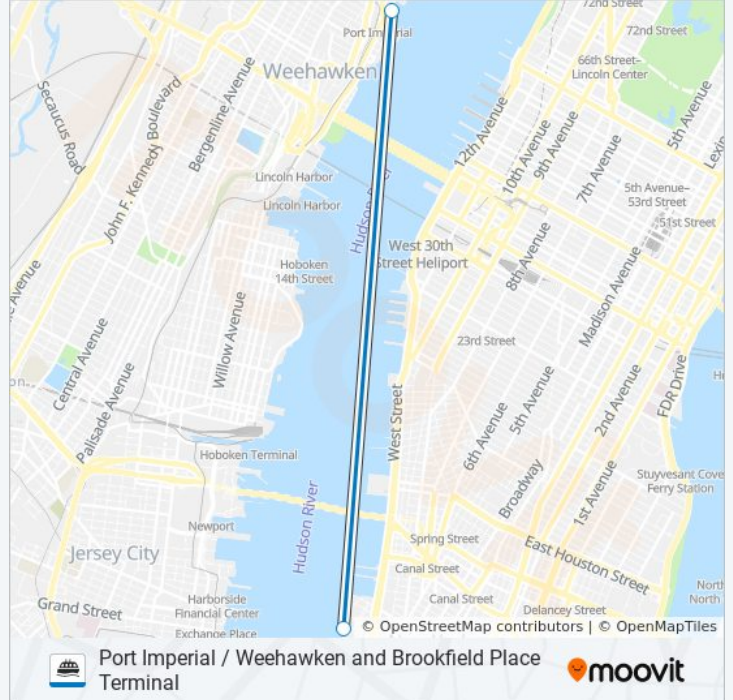

PORT IMPERIAL / WEEHAWKEN ...

Port Imperial / Weehawken and Brookfield Place Terminal

[Get The App](#)

The ferry line Port Imperial / Weehawken and Brookfield Place Terminal has 2 routes. For regular weekdays, their operation hours are:

Direction: Brookfield Place Terminal

Stops: 2

Trip Duration: 16 min

Line Summary:

Direction: Port Imperial / Weehawken

2 stops

[VIEW LINE SCHEDULE](#)

Brookfield Place Terminal

Port Imperial / Weehawken

PORT IMPERIAL / WEEHAWKEN AND BROOKFIELD PLACE TERMINAL ferry Time Schedule

Port Imperial / Weehawken Route Timetable:

Sunday	Not Operational
Monday	6:36 AM - 7:40 PM
Tuesday	6:36 AM - 7:40 PM
Wednesday	6:36 AM - 7:40 PM
Thursday	6:36 AM - 7:40 PM
Friday	6:36 AM - 7:40 PM
Saturday	Not Operational

PORT IMPERIAL / WEEHAWKEN AND BROOKFIELD PLACE TERMINAL ferry Info

Direction: Port Imperial / Weehawken

Stops: 2

Trip Duration: 20 min

Line Summary:

PORT IMPERIAL / WEEHAWKEN AND BROOKFIELD PLACE TERMINAL ferry time schedules and route maps are available in an offline PDF at moovitapp.com. Use the [Moovit App](#) to see live bus times, train schedule or subway schedule, and step-by-step directions for all public transit in New York - New Jersey.