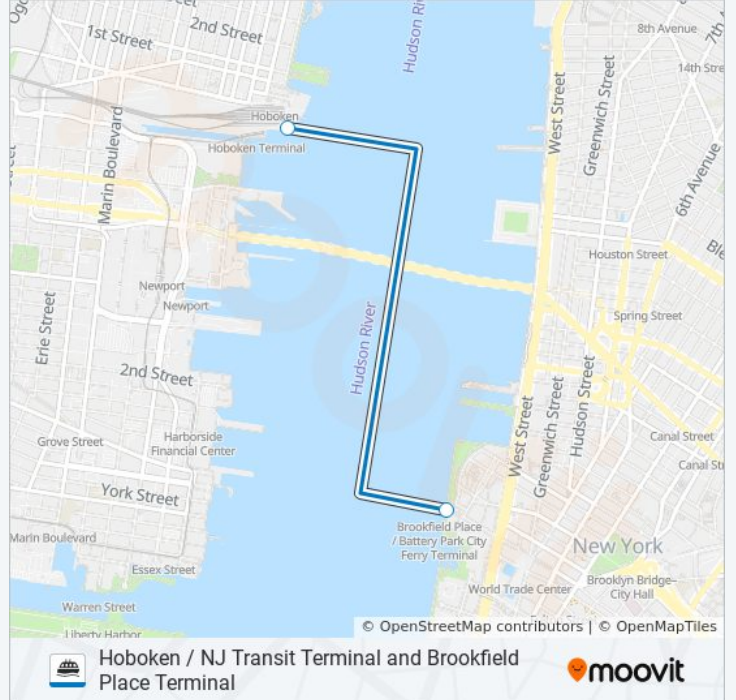

(1) Brookfield Place Terminal: 6:05 AM - 7:00 PM(2) Hoboken / NJ Transit Terminal: 6:10 AM - 7:10 PM

Use the Moovit App to find the closest HOBOKEN / NJ TRANSIT TERMINAL AND BROOKFIELD PLACE TERMINAL ferry station near you and find out when is the next HOBOKEN / NJ TRANSIT TERMINAL AND BROOKFIELD PLACE TERMINAL ferry arriving.

Direction: Brookfield Place Terminal

Stops: 2

Trip Duration: 10 min

Line Summary:

Direction: Hoboken / NJ Transit Terminal

2 stops

[VIEW LINE SCHEDULE](#)

Brookfield Place Terminal

Hoboken / NJ Transit Terminal

HOBOKEN / NJ TRANSIT TERMINAL AND BROOKFIELD PLACE TERMINAL ferry Time Schedule

Hoboken / NJ Transit Terminal Route Timetable:

Sunday	10:20 AM - 8:00 PM
Monday	6:10 AM - 7:10 PM
Tuesday	6:10 AM - 7:10 PM
Wednesday	6:10 AM - 7:10 PM
Thursday	6:10 AM - 7:10 PM
Friday	6:10 AM - 7:10 PM
Saturday	10:20 AM - 8:00 PM

HOBOKEN / NJ TRANSIT TERMINAL AND BROOKFIELD PLACE TERMINAL ferry Info

Direction: Hoboken / NJ Transit Terminal

Stops: 2

Trip Duration: 10 min

Line Summary:

HOBOKEN / NJ TRANSIT TERMINAL AND BROOKFIELD PLACE TERMINAL ferry time schedules and route maps are available in an offline PDF at moovitapp.com. Use the [Moovit App](#) to see live bus times, train schedule or subway schedule, and step-by-step directions for all public transit in New York - New Jersey.