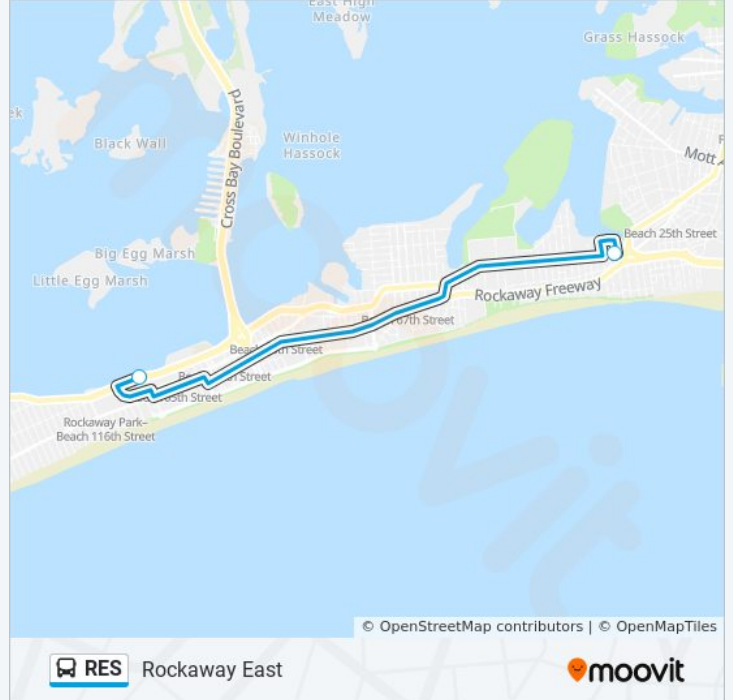

### Direction: Rockaway

9 stops

[VIEW LINE SCHEDULE](#)

- Beach Channel Dr/B. 36th St
- Beach Channel Dr/B. 41st St
- Beach Channel Dr/Beach 54 St
- Rockaway Beach Blvd & Beach 67th St
- Rockaway Beach Blvd & Beach 77th St
- Rockaway Beach Blvd/B. 86th St
- Rockaway Beach Blvd & Beach 96th St
- Rockaway Beach Boulevard/B. 102nd Street
- Beach Channel Dr/B. 108th St

### RES bus Info

**Direction:** Rockaway

**Stops:** 9

**Trip Duration:** 25 min

**Line Summary:**

**Direction: Rockaway East**

2 stops

[VIEW LINE SCHEDULE](#)

Beach Channel Dr/B. 108th St

Beach Channel Dr/B. 36th St

**RES bus Time Schedule**

Rockaway East Route Timetable:

Sunday	9:01 AM - 8:22 PM
Monday	5:16 AM - 9:22 PM
Tuesday	5:16 AM - 9:22 PM
Wednesday	5:16 AM - 9:22 PM
Thursday	5:16 AM - 9:22 PM
Friday	5:16 AM - 9:22 PM
Saturday	9:01 AM - 8:22 PM

**RES bus Info**

**Direction:** Rockaway East

**Stops:** 2

**Trip Duration:** 25 min

**Line Summary:**

RES bus time schedules and route maps are available in an offline PDF at [moovitapp.com](https://moovitapp.com). Use the [Moovit App](#) to see live bus times, train schedule or subway schedule, and step-by-step directions for all public transit in New York - New Jersey.