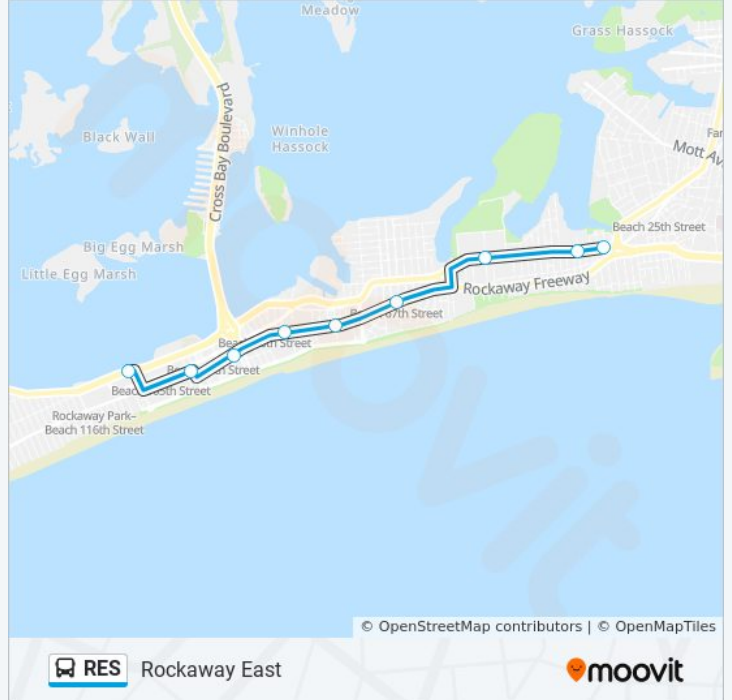

## Rockaway East

[Get The App](#)

The RES bus line (Rockaway East) has 2 routes. For regular weekdays, their operation hours are:

(1) Rockaway: 4:44 AM - 7:57 PM (2) Rockaway East: 5:16 AM - 9:22 PM

Use the Moovit App to find the closest RES bus station near you and find out when is the next RES bus arriving.

### Direction: Rockaway

9 stops

[VIEW LINE SCHEDULE](#)

- Beach Channel Dr/B. 36th St
- Beach Channel Dr/B. 41st St
- Beach Channel Dr/Beach 54 St
- Rockaway Beach Blvd & Beach 67th St
- Rockaway Beach Blvd & Beach 77th St
- Rockaway Beach Blvd/B. 86th St
- Rockaway Beach Blvd & Beach 96th St
- Rockaway Beach Boulevard/B. 102nd Street
- Beach Channel Dr/B. 108th St

### RES bus Info

**Direction:** Rockaway

**Stops:** 9

**Trip Duration:** 25 min

**Line Summary:**

**Direction: Rockaway East**

2 stops

[VIEW LINE SCHEDULE](#)

Beach Channel Dr/B. 108th St

Beach Channel Dr/B. 36th St

**RES bus Time Schedule**

Rockaway East Route Timetable:

Sunday	9:01 AM - 8:22 PM
Monday	5:16 AM - 9:22 PM
Tuesday	5:16 AM - 9:22 PM
Wednesday	5:16 AM - 9:22 PM
Thursday	5:16 AM - 9:22 PM
Friday	5:16 AM - 9:22 PM
Saturday	9:01 AM - 8:22 PM