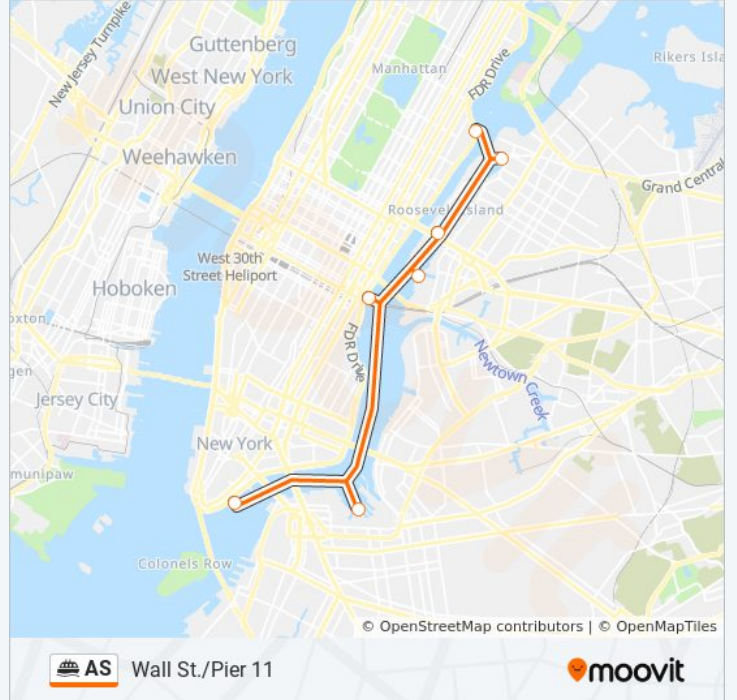

East 90th St

Get The App

The AS ferry line (East 90th St) has 2 routes. For regular weekdays, their operation hours are:

(1) East 90th St: 6:22 AM - 8:18 PM (2) Wall St./Pier 11: 6:03 AM - 8:18 PM

Use the Moovit App to find the closest AS ferry station near you and find out when is the next AS ferry arriving.

AS ferry Info

Direction: East 90th St

Stops: 7

Trip Duration: 52 min

Line Summary:

Direction: Wall St./Pier 11

7 stops

[VIEW LINE SCHEDULE](#)

Wall St./Pier 11 Route Timetable:

Sunday	9:00 AM - 8:38 PM
Monday	6:03 AM - 8:18 PM
Tuesday	6:03 AM - 8:18 PM
Wednesday	6:03 AM - 8:18 PM
Thursday	6:03 AM - 8:18 PM
Friday	6:03 AM - 8:18 PM
Saturday	9:00 AM - 8:38 PM

AS ferry Info

Direction: Wall St./Pier 11

Stops: 7

Trip Duration: 51 min

Line Summary:

AS ferry time schedules and route maps are available in an offline PDF at moovitapp.com. Use the [Moovit App](#) to see live bus times, train schedule or subway schedule, and step-by-step directions for all public transit in New York - New Jersey.