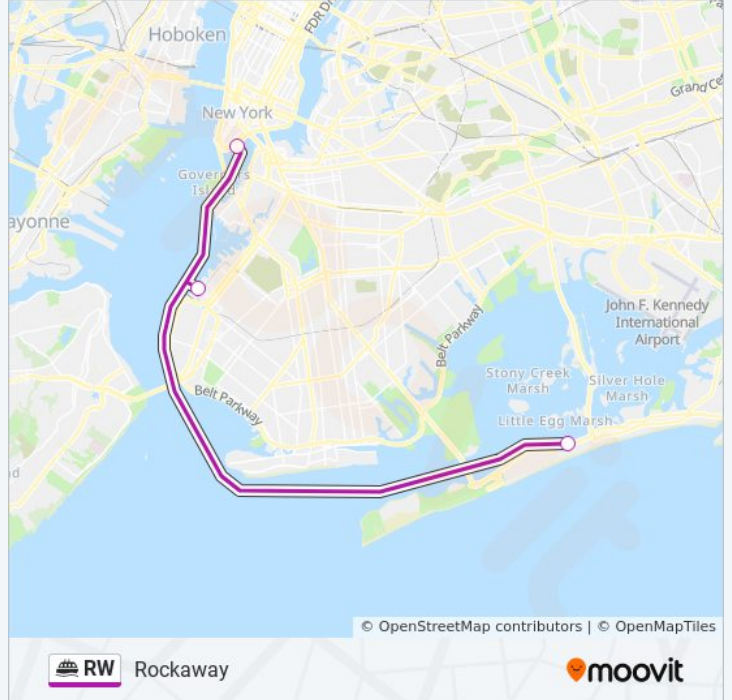

Rockaway

Get The App

The RW ferry line (Rockaway) has 2 routes. For regular weekdays, their operation hours are:

(1) Rockaway: 6:15 AM - 8:26 PM(2) Wall St./Pier 11: 5:15 AM - 8:26 PM

Use the Moovit App to find the closest RW ferry station near you and find out when is the next RW ferry arriving.

**Direction: Rockaway**  
3 stops  
[VIEW LINE SCHEDULE](#)

- Wall St/Pier 11
- Sunset Park/Bat
- Rockaway

**RW ferry Time Schedule**  
Rockaway Route Timetable:

Sunday	9:00 AM - 7:20 PM
Monday	6:15 AM - 8:26 PM
Tuesday	6:15 AM - 8:26 PM
Wednesday	6:15 AM - 8:26 PM
Thursday	6:15 AM - 8:26 PM
Friday	6:15 AM - 8:26 PM
Saturday	9:00 AM - 7:20 PM

**RW ferry Info**  
**Direction:** Rockaway  
**Stops:** 3  
**Trip Duration:** 52 min  
**Line Summary:**

**Direction: Wall St./Pier 11**

3 stops

[VIEW LINE SCHEDULE](#)

Rockaway

Sunset Park/Bat

Wall St/Pier 11

**RW ferry Info**

**Direction:** Wall St./Pier 11

**Stops:** 3

**Trip Duration:** 51 min

**Line Summary:**

RW ferry time schedules and route maps are available in an offline PDF at [moovitapp.com](https://moovitapp.com). Use the [Moovit App](#) to see live bus times, train schedule or subway schedule, and step-by-step directions for all public transit in New York - New Jersey.