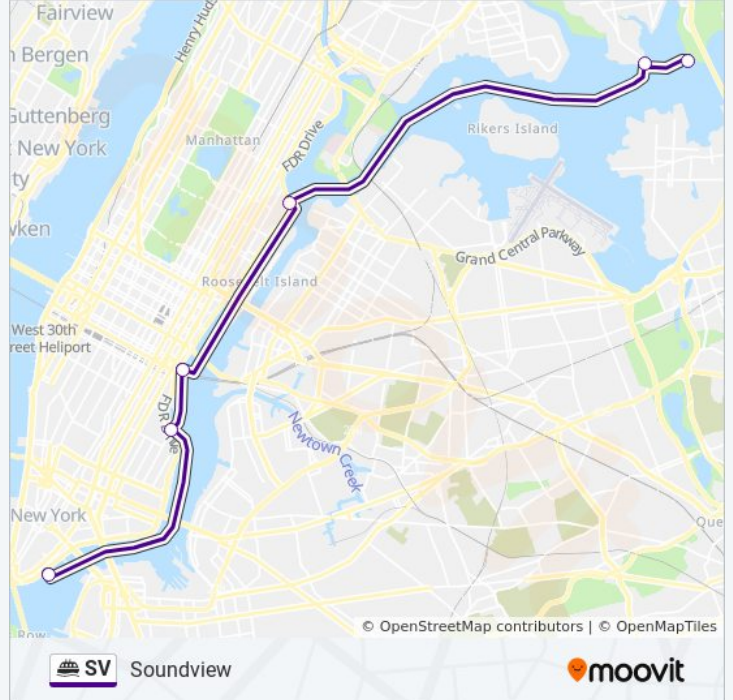

**Direction: Ferry Point Park**  
6 stops  
[VIEW LINE SCHEDULE](#)

- Wall St/Pier 11
- Stuyvesant Cove
- East 34th Street
- East 90th St
- Soundview
- Ferry Point Park

**SV ferry Time Schedule**  
Ferry Point Park Route Timetable:

**Direction: Wall St./Pier 11**

6 stops

[VIEW LINE SCHEDULE](#)

Ferry Point Park

Soundview

East 90th St

East 34th Street

Stuyvesant Cove

Wall St/Pier 11

**SV ferry Time Schedule**

Wall St./Pier 11 Route Timetable:

Sunday	9:01 AM - 7:56 PM
Monday	5:09 AM - 8:05 PM
Tuesday	5:09 AM - 8:05 PM
Wednesday	5:09 AM - 8:05 PM
Thursday	5:09 AM - 8:05 PM
Friday	5:09 AM - 8:05 PM
Saturday	9:01 AM - 7:56 PM

**SV ferry Info**

**Direction:** Wall St./Pier 11

**Stops:** 6

**Trip Duration:** 56 min

**Line Summary:**

SV ferry time schedules and route maps are available in an offline PDF at [moovitapp.com](https://moovitapp.com). Use the [Moovit App](#) to see live bus times, train schedule or subway schedule, and step-by-step directions for all public transit in New York - New Jersey.