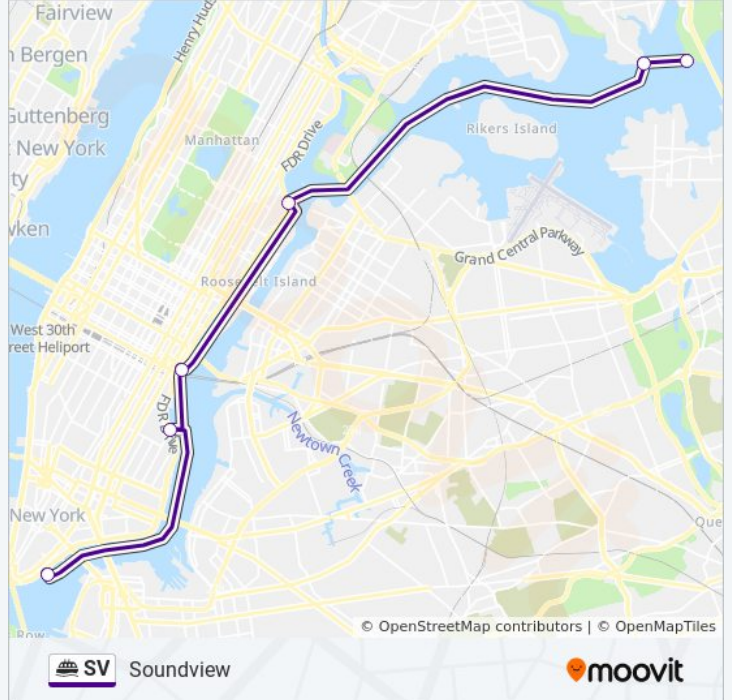

Soundview

Get The App

The SV ferry line (Soundview) has 2 routes. For regular weekdays, their operation hours are:  
(1) Ferry Point Park: 5:33 AM - 8:08 PM(2) Wall St./Pier 11: 5:09 AM - 8:05 PM  
Use the Moovit App to find the closest SV ferry station near you and find out when is the next SV ferry arriving.

**Direction: Ferry Point Park**  
6 stops  
[VIEW LINE SCHEDULE](#)

- Wall St/Pier 11
- Stuyvesant Cove
- East 34th Street
- East 90th St
- Soundview
- Ferry Point Park

**SV ferry Time Schedule**  
Ferry Point Park Route Timetable:

Sunday	9:04 AM - 7:59 PM
Monday	5:33 AM - 8:08 PM
Tuesday	5:33 AM - 8:08 PM
Wednesday	5:33 AM - 8:08 PM
Thursday	5:33 AM - 8:08 PM
Friday	5:33 AM - 8:08 PM
Saturday	9:04 AM - 7:59 PM

**SV ferry Info**  
**Direction:** Ferry Point Park  
**Stops:** 6  
**Trip Duration:** 53 min  
**Line Summary:**

**SV ferry Info**

**Direction:** Wall St./Pier 11

**Stops:** 6

**Trip Duration:** 56 min

**Line Summary:**

SV ferry time schedules and route maps are available in an offline PDF at [moovitapp.com](https://moovitapp.com). Use the [Moovit App](#) to see live bus times, train schedule or subway schedule, and step-by-step directions for all public transit in New York - New Jersey.