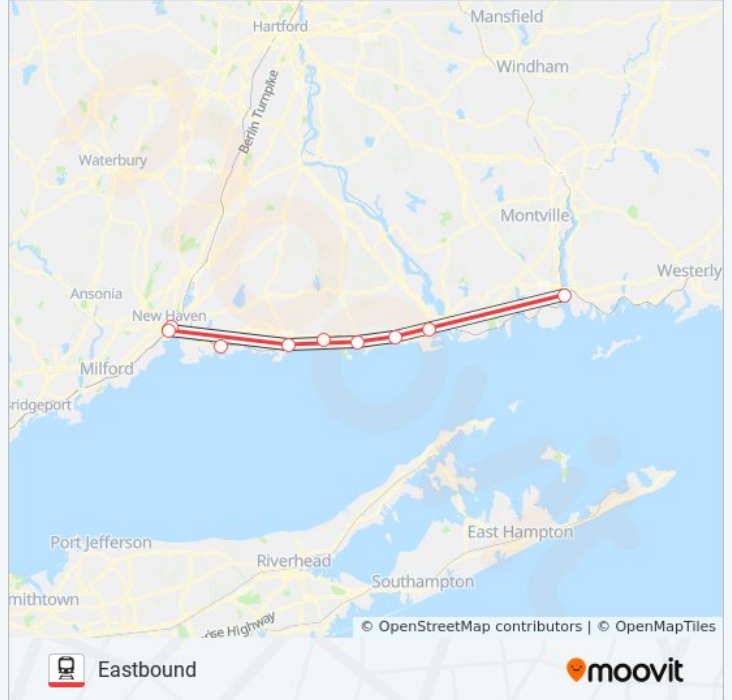

 SHORE LINE EAST TRAIN

Eastbound

[Get The App](#)

The SHORE LINE EAST TRAIN train line (Eastbound) has 2 routes. For regular weekdays, their operation hours are: (1) Eastbound: 5:12 AM - 8:45 PM(2) Westbound: 6:30 AM - 10:15 PM  
Use the Moovit App to find the closest SHORE LINE EAST TRAIN train station near you and find out when is the next SHORE LINE EAST TRAIN train arriving.

**Direction: Eastbound**

9 stops

[VIEW LINE SCHEDULE](#)

New Haven  
New Haven State Street  
Branford Station  
Old Whitfield Street 325  
Madison  
Clinton Station  
Westbrook  
Old Saybrook  
New London

**SHORE LINE EAST TRAIN train Time Schedule**

Eastbound Route Timetable:

Sunday	5:10 AM - 10:25 PM
Monday	5:12 AM - 8:45 PM
Tuesday	5:12 AM - 8:45 PM
Wednesday	5:12 AM - 8:45 PM
Thursday	5:12 AM - 8:45 PM
Friday	5:12 AM - 8:45 PM
Saturday	5:10 AM - 10:25 PM

**SHORE LINE EAST TRAIN train Info****Direction:** Eastbound**Stops:** 9**Trip Duration:** 65 min**Line Summary:**

**Direction: Westbound**

9 stops

[VIEW LINE SCHEDULE](#)

- New London
- Old Saybrook
- Westbrook
- Clinton Station
- Madison
- Old Whitfield Street 325
- Branford Station
- New Haven State Street
- New Haven