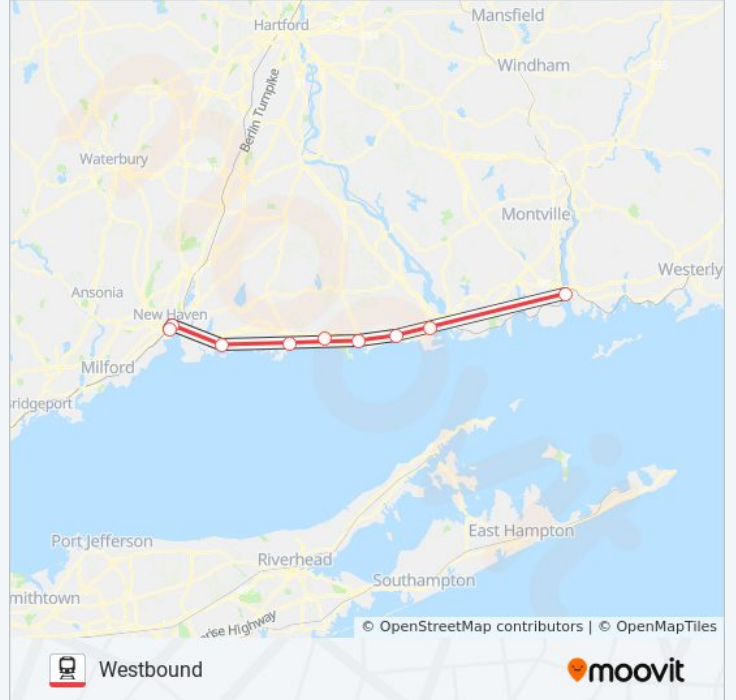

**SHORE LINE EAST TRAIN train Time Schedule**

Eastbound Route Timetable:

Sunday	5:10 AM - 10:25 PM
Monday	5:12 AM - 8:45 PM
Tuesday	5:12 AM - 8:45 PM
Wednesday	5:12 AM - 8:45 PM
Thursday	5:12 AM - 8:45 PM
Friday	5:12 AM - 8:45 PM
Saturday	5:10 AM - 10:25 PM

**SHORE LINE EAST TRAIN train Info****Direction:** Eastbound**Stops:** 9**Trip Duration:** 65 min**Line Summary:**

**Direction: Westbound**

9 stops

[VIEW LINE SCHEDULE](#)

- New London
- Old Saybrook
- Westbrook
- Clinton Station
- Madison
- Old Whitfield Street 325
- Branford Station
- New Haven State Street
- New Haven

**SHORE LINE EAST TRAIN train Time Schedule**

Westbound Route Timetable:

Sunday	6:25 AM - 11:45 PM
Monday	6:30 AM - 10:15 PM
Tuesday	6:30 AM - 10:15 PM
Wednesday	6:30 AM - 10:15 PM
Thursday	6:30 AM - 10:15 PM
Friday	6:30 AM - 10:15 PM
Saturday	6:25 AM - 11:45 PM

**SHORE LINE EAST TRAIN train Info**

**Direction:** Westbound

**Stops:** 9

**Trip Duration:** 65 min

**Line Summary:**

SHORE LINE EAST TRAIN train time schedules and route maps are available in an offline PDF at [moovitapp.com](https://moovitapp.com). Use the [Moovit App](#) to see live bus times, train schedule or subway schedule, and step-by-step directions for all public transit in New York - New Jersey.