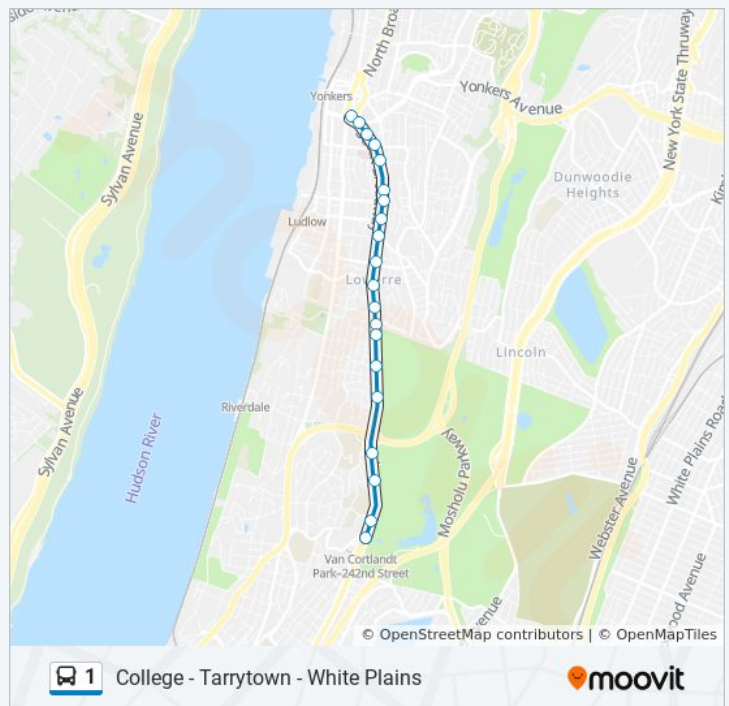

1 bus Info

Direction: Getty Square

Stops: 20

Trip Duration: 20 min

Line Summary:

Direction: T - 242nd Street Subway Station

74 stops

[VIEW LINE SCHEDULE](#)