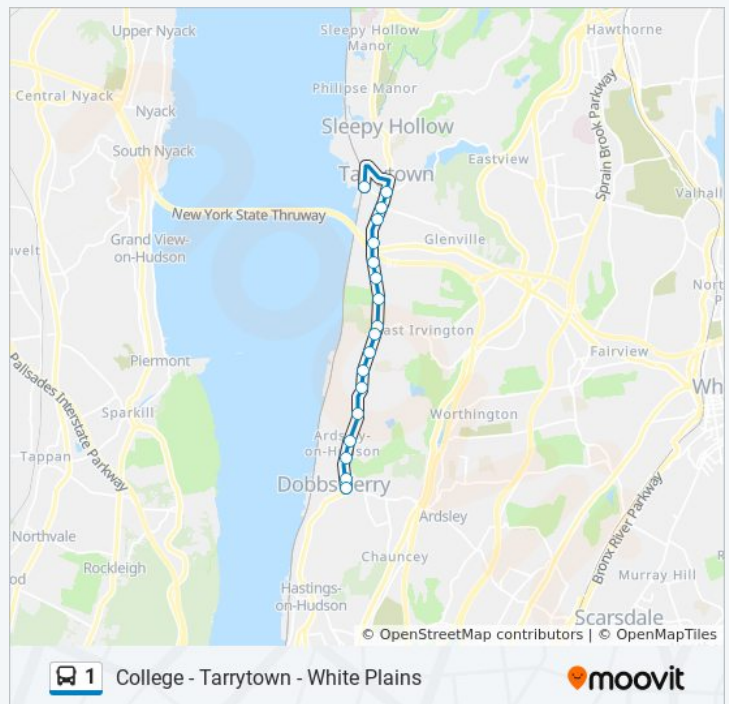

1 bus Info

Direction: Dobbs Tarrytown

Stops: 22

Trip Duration: 15 min

Line Summary:

Direction: Getty Square

70 stops

[VIEW LINE SCHEDULE](#)