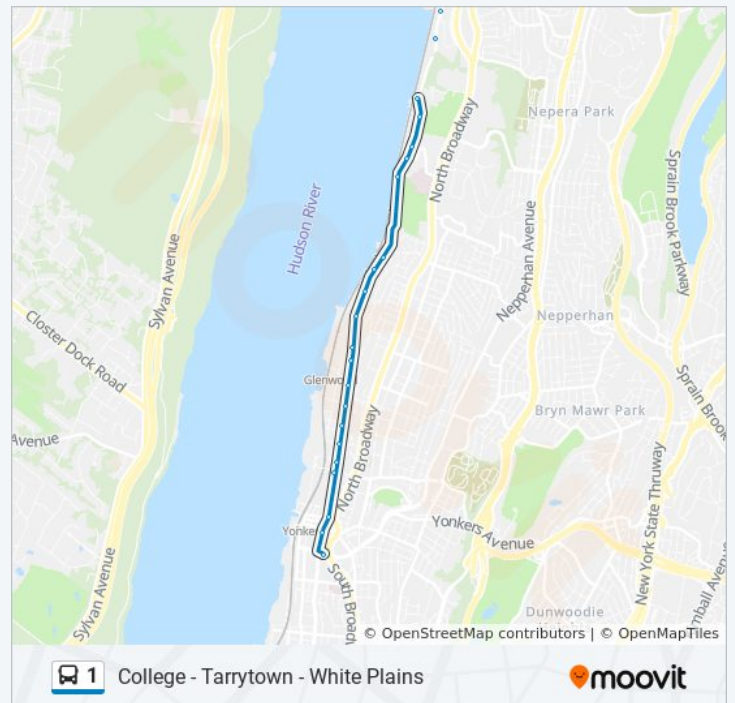

South Plaza @ Emergency Drive

South Plaza @ Cedarwood Hall Lot

Bradhurst Ent @ Penitentiary Rd

Woods Rd @ Westchester County Jail

Grasslands Rd @ Woods Rd

Clearbrook Rd @ Grasslands Rd

175 Clearbrook Rd

275 Clearbrook Rd

Clearbrook Rd @ Hunter La

Saw Mill River Rd @ Executive Blvd

Saw Mill River Rd @ Sams Club

Saw Mill River Rd @ Warehouse La

Saw Mill River Rd @ N Payne St

N Central Ave @ Paulding St

S Central Ave @ W Main St

S Central Ave @ Vincent St

S Central Ave @ Babbitt Ct

Saw Mill Rd @ Elmsford Exec Park

Saw Mill River Rd @ Suburban Pl

2101 Saw Mill River Rd

Saw Mill River Rd @ White House Rd

1880 Saw Mill River Rd

Saw Mill River Rd @ Park Ave

Saw Mill River Rd @ Dobbs Ferry Rd

Saw Mill River Rd @ Secor Rd

Saw Mill Rd @ Ardsley Prof Off Pk

Saw Mill River Rd @ Sylvia La

Saw Mill River Rd @ Ve Macy Park

Saw Mill River Rd @ Ashford Ave

Ashford Ave @ King St

Ashford Ave @ Briary Rd

Ashford Ave @ Lefurgy Ave

Ashford Ave @ Washington Ave

Monday	10:13 PM
Tuesday	10:13 PM
Wednesday	10:13 PM
Thursday	10:13 PM
Friday	10:13 PM
Saturday	7:05 AM

1 bus Info

Direction: Getty Square

Stops: 70

Trip Duration: 15 min

Line Summary: