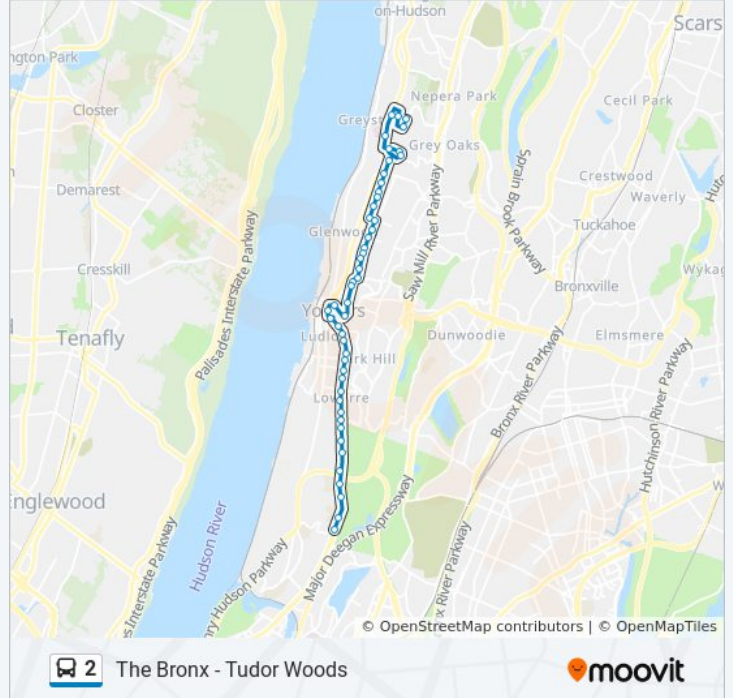

S Broadway @ Vark St

S Broadway @ Herriot Pl

S Broadway @ Highland Ave

S Broadway @ Ludlow St

S Broadway @ Morris St

S Broadway @ Post St

S Broadway @ Radford St

S Broadway @ Valentine La

S Broadway @ Fanshaw Ave

S Broadway @ Caryl Ave

Broadway @ W 261st St

Broadway @ W 260th St

Broadway @ Mosholu Ave

Broadway @ W 254th St

Broadway @ Lakeview Pl

Broadway @ W 251st St

Broadway @ Van Cortlandt Manor

Broadway @ Manhattan College Pkwy

Direction: Executive Boulevard

49 stops

[VIEW LINE SCHEDULE](#)

Broadway @ W 242nd St

Broadway @ Van Cortlandt Manor

Broadway @ W 251st St