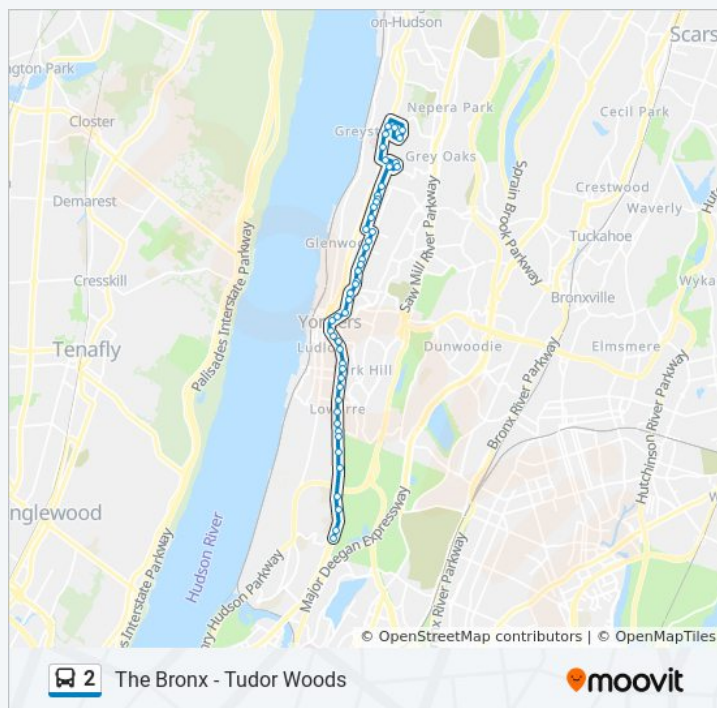

5:43 AM - 4:56 PM

Saturday

6:12 AM

2 bus Info

Direction: Executive Boulevard

Stops: 49

Trip Duration: 47 min

Line Summary:

Palisade Ave @ Colgate Ave

Palisade Ave @ Morsemere Ave

Palisade Ave @ Douglas Ave

Palisade Ave @ Dehaven Dr

Dehaven Dr @ Bolmer Ave

98 Dehaven Dr

Dehaven Dr @ Gateway Rd

N Broadway @ Saint John Hospital

N Broadway @ Odell Ave

N Broadway @ Boyce Thompson Center

Enterprise Blvd @ Executive Blvd

Enterprise Blvd @ Odell Terr

Executive Plaza @ Executive Blvd

Direction: Park and Shonnard

26 stops

[VIEW LINE SCHEDULE](#)