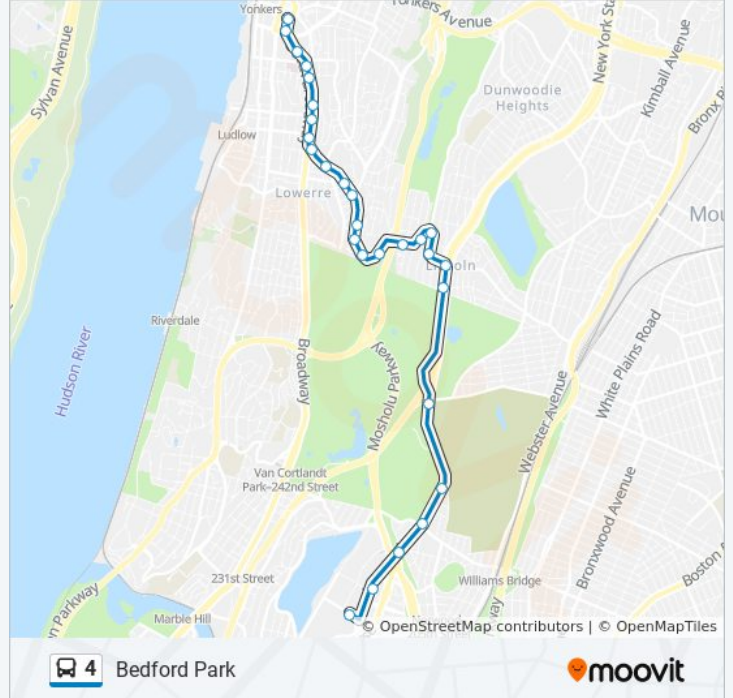

Direction: Bedford Park

28 stops

[VIEW LINE SCHEDULE](#)

- Hudson St @ S Broadway
- S Broadway/Prospect Av
- S Broadway @ Saint Marys St
- S Broadway @ Vark St
- S Broadway @ Herriot Pl
- S Broadway @ Highland Ave
- S Broadway @ Ludlow St
- S Broadway @ Morris St
- McLean Ave @ S Broadway
- McLean Av @ Van Cortlandt Pk Av
- McLean Ave @ Lawrence St
- McLean Ave @ Carol St
- McLean Ave @ Coyle Pl
- McLean Ave @ Intervale Pl
- McLean Ave @ Caryl Ave
- McLean Av @ Lowerre Vfw Post
- McLean Ave @ Tibbets Rd
- McLean Ave @ Lawton St
- McLean Ave @ Midland Ave
- McLean Ave @ Lawton St
- McLean Ave @ Central Park Ave
- Central Park Ave @ Forest Ave

4 bus Info

Direction: Bedford Park

Stops: 28

Trip Duration: 30 min

Line Summary:

Jerome Ave @ E 233rd St

Jerome Ave @ Bainbridge Ave

Jerome Ave @ W Gun Hill Rd

Jerome Ave @ W Moshulu Pkwy

Jerome Ave @ 205th St

Bedford Park Blvd @ Jerome Ave

Direction: Getty Square

28 stops

[VIEW LINE SCHEDULE](#)

Bedford Park Blvd @ Jerome Ave

Jerome Ave @ 205th St

4 bus Info

Direction: Getty Square

Stops: 28

Trip Duration: 33 min

Line Summary:

McLean Av @ Van Cortlandt Pk Av

McLean Ave @ Romaine Ave

S Broadway @ Morris St