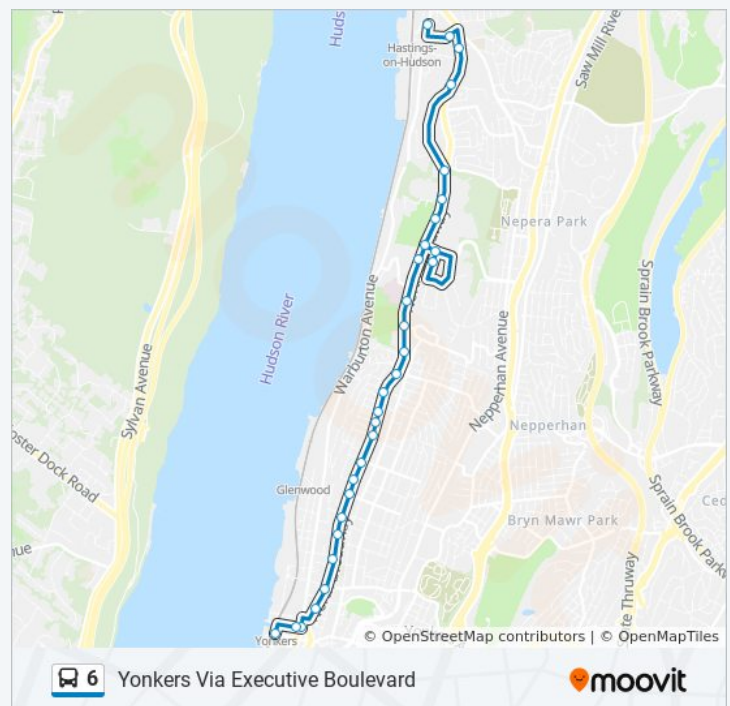

N Broadway @ Pine St

N Broadway @ Lamartine Ave

N Broadway @ Ashburton Ave

N Broadway @ Yonkers Armory

Warburton Ave @ Manor House Sq

Dock St @ Woodworth Ave

Nepperhan St @ Buena Vista Ave

Direction: Yonkers Via Executive Boulevard

30 stops

[VIEW LINE SCHEDULE](#)

Warburton Ave @ Spring St

6 bus Time Schedule

Yonkers Via Executive Boulevard Route Timetable:

Sunday Not Operational

Monday 3:40 PM - 5:10 PM

Main St @ Broadway
 S Broadway @ Olinda Ave
 Broadway @ Burnside Dr
 S Broadway @ Tompkins Ave
 S Broadway @ Dudley St
 N Broadway @ Andrus Childrens Ctr
 N Broadway @ Executive Blvd
 Executive Blvd @ Executive Plaza
 Executive Plaza @ Executive Blvd
 N Broadway @ Foxfire School
 N Broadway @ Saint John Hospital
 N Broadway @ Gateway Rd
 N Broadway @ Richmond Children Ctr
 N Broadway @ Roberts La
 N Broadway @ Morsemere La
 N Broadway @ Woodstock St
 N Broadway @ Corley St
 N Broadway @ Holls Terr
 N Broadway @ Woodland Terr
 N Broadway @ Hudson Terr
 N Broadway @ Lake Ave
 N Broadway @ Glenwood Ave
 N Broadway @ Pine St
 N Broadway @ Lamartine Ave
 N Broadway @ Ashburton Ave
 N Broadway @ Yonkers Armory
 Warburton Ave @ Manor House Sq
 Dock St @ Woodworth Ave
 Nepperhan St @ Buena Vista Ave

Tuesday	3:40 PM - 5:10 PM
Wednesday	3:40 PM - 5:10 PM
Thursday	3:40 PM - 5:10 PM
Friday	3:40 PM - 5:10 PM
Saturday	Not Operational

6 bus Info

Direction: Yonkers Via Executive Boulevard

Stops: 30

Trip Duration: 26 min

Line Summary:

6 bus time schedules and route maps are available in an offline PDF at moovitapp.com. Use the [Moovit App](#) to see live bus times, train schedule or subway schedule, and step-by-step directions for all public transit in New York - New Jersey.