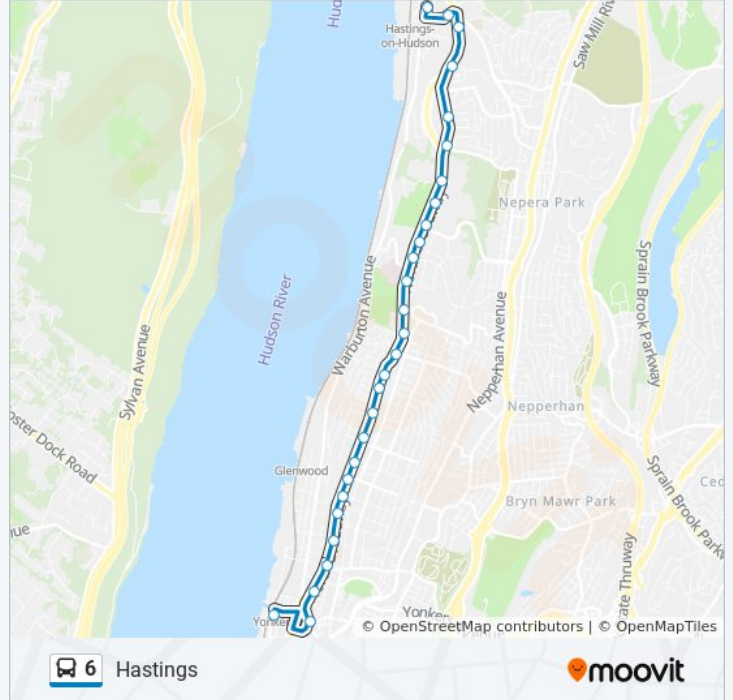

6 bus Info

Direction: Executive Park
Stops: 21
Trip Duration: 20 min
Line Summary:

Direction: Hastings

28 stops

[VIEW LINE SCHEDULE](#)

- Nepperhan St @ Buena Vista Ave
- N Broadway @ New Main St
- N Broadway Opp Yonkers Armory
- N Broadway @ Ashburton Ave
- N Broadway @ Lamartine Ave
- N Broadway @ Pine St
- N Broadway @ Glenwood Ave
- N Broadway @ Lake Ave
- N Broadway @ Hudson Terr
- N Broadway @ Shonnard Pl
- N Broadway @ Holls Terr
- N Broadway @ Greenvale Ave
- N Broadway @ Morsemere Terr
- N Broadway @ Roberts Ave
- N Broadway @ Richmond Children Ctr
- N Broadway @ Gateway Rd
- N Broadway @ Saint John Hospital
- N Broadway @ Odell Ave

6 bus Info

Direction: Hastings

Stops: 28

Trip Duration: 20 min

Line Summary:

N Broadway @ Boyce Thompson Center

N Broadway @ Executive Blvd

N Broadway @ Andrus Childrens Ctr

N Broadway @ Yonkers City Line

N Broadway @ Tompkins Ave

N Broadway @ Warren St

Broadway @ Burnside Dr

S Broadway @ Olinda Ave

Main St @ Broadway

Warburton Ave @ Spring St

Direction: Hastings Via Executive Boulevard

30 stops

[VIEW LINE SCHEDULE](#)

Nepperhan St @ Buena Vista Ave

N Broadway @ New Main St

N Broadway Opp Yonkers Armory

N Broadway @ Ashburton Ave

N Broadway @ Lamartine Ave

N Broadway @ Pine St