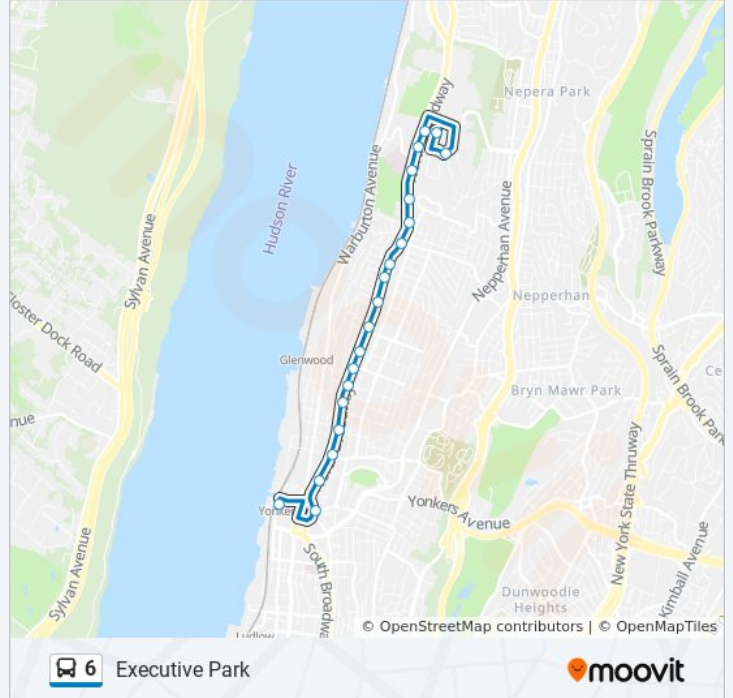

Direction: Executive Park
 21 stops
[VIEW LINE SCHEDULE](#)

- Nepperhan St @ Buena Vista Ave
- N Broadway @ New Main St
- N Broadway Opp Yonkers Armory
- N Broadway @ Ashburton Ave
- N Broadway @ Lamartine Ave
- N Broadway @ Pine St
- N Broadway @ Glenwood Ave
- N Broadway @ Lake Ave
- N Broadway @ Hudson Terr
- N Broadway @ Shonnard Pl
- N Broadway @ Holls Terr
- N Broadway @ Greenvale Ave
- N Broadway @ Morsemere Terr
- N Broadway @ Roberts Ave
- N Broadway @ Richmond Children Ctr
- N Broadway @ Gateway Rd
- N Broadway @ Saint John Hospital
- N Broadway @ Odell Ave
- N Broadway @ Boyce Thompson Center
- Enterprise Blvd @ Odell Terr
- Executive Plaza @ Executive Blvd

6 bus Info

Direction: Executive Park
Stops: 21
Trip Duration: 20 min
Line Summary:

Direction: Hastings

28 stops

[VIEW LINE SCHEDULE](#)

- Nepperhan St @ Buena Vista Ave
- N Broadway @ New Main St
- N Broadway Opp Yonkers Armory
- N Broadway @ Ashburton Ave
- N Broadway @ Lamartine Ave
- N Broadway @ Pine St
- N Broadway @ Glenwood Ave
- N Broadway @ Lake Ave
- N Broadway @ Hudson Terr
- N Broadway @ Shonnard Pl
- N Broadway @ Holls Terr
- N Broadway @ Greenvale Ave
- N Broadway @ Morsemere Terr
- N Broadway @ Roberts Ave
- N Broadway @ Richmond Children Ctr
- N Broadway @ Gateway Rd
- N Broadway @ Saint John Hospital
- N Broadway @ Odell Ave

6 bus Info

Direction: Hastings

Stops: 28

Trip Duration: 20 min

Line Summary:

N Broadway @ Boyce Thompson Center

N Broadway @ Executive Blvd

N Broadway @ Andrus Childrens Ctr