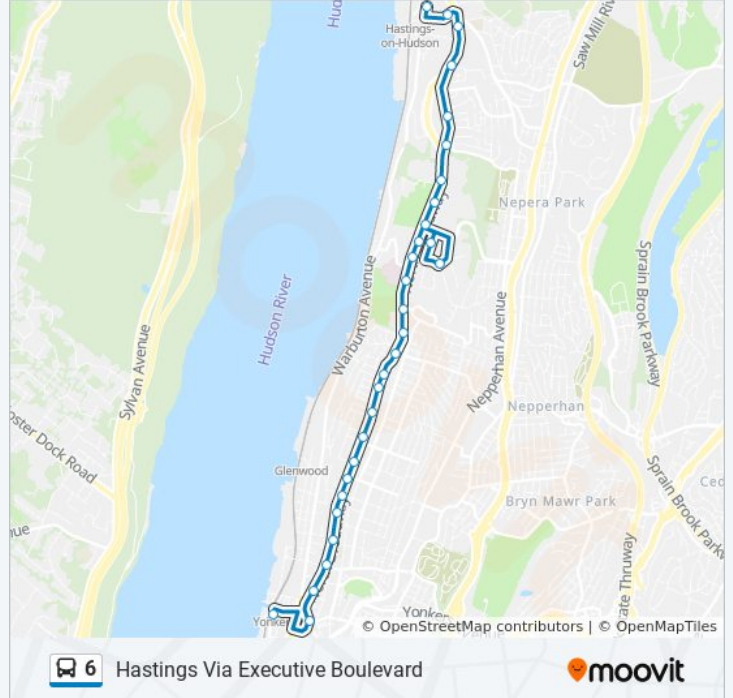

6 bus Info

Direction: Hastings Via Executive Boulevard

Stops: 30

Trip Duration: 23 min

Line Summary:

N Broadway @ Boyce Thompson Center

Enterprise Blvd @ Odell Terr

Executive Plaza @ Executive Blvd

N Broadway @ Executive Blvd

N Broadway @ Andrus Childrens Ctr

N Broadway @ Yonkers City Line

N Broadway @ Tompkins Ave

N Broadway @ Warren St

Broadway @ Burnside Dr

S Broadway @ Olinda Ave

Main St @ Broadway

Warburton Ave @ Spring St

Direction: Pleasantville

108 stops

[VIEW LINE SCHEDULE](#)

Nepperhan St @ Buena Vista Ave

N Broadway @ New Main St

N Broadway Opp Yonkers Armory

N Broadway @ Ashburton Ave

6 bus Info

Direction: Pleasantville

Stops: 108

Trip Duration: 90 min

Line Summary:

N Broadway @ Odell Ave
N Broadway @ Boyce Thompson Center
N Broadway @ Executive Blvd
N Broadway @ Andrus Childrens Ctr
N Broadway @ Yonkers City Line
N Broadway @ Tompkins Ave
N Broadway @ Warren St
Broadway @ Burnside Dr
S Broadway @ Olinda Ave
Main St @ Broadway
Warburton Ave @ Spring St
Broadway @ Edgars La
N Broadway @ Flower Ave
Broadway @ Fairlawn Ave
Broadway @ Hillside Rd
Broadway @ Colonial Ave
Livingston Ave @ Broadway
Livingston Ave @ Walnut St
Main St @ Chestnut St
Cedar St @ Main St
Ashford Ave @ Bellewood Ave
Ashford Ave @ Beacon Hill Rd
Ashford Ave @ S Washington Ave
Ashford Ave @ Ogden Ave
Ashford Ave @ Irvington St
Ashford Ave @ King St
Ashford Ave @ Southfield Ave
Saw Mill River Rd @ Ashford Ave
Saw Mill River Rd @ Heatherdell Rd
Saw Mill River Rd @ Shopping Center
Saw Mill River Rd @ Sylvia La
Saw Mill Rd @ Ardsley Prof Off Pk
Saw Mill River Rd @ Secor Rd