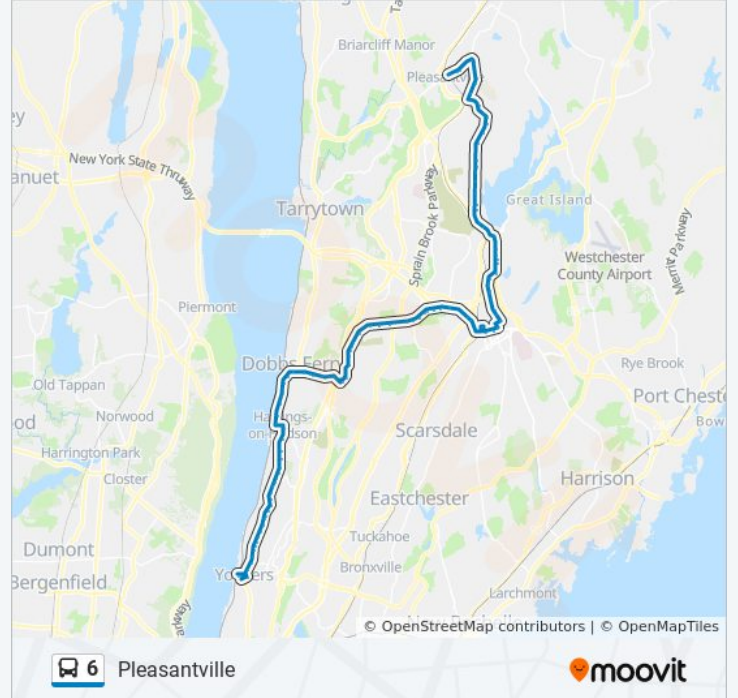

6 bus Info

Direction: Pleasantville

Stops: 108

Trip Duration: 90 min

Line Summary:

N Broadway @ Odell Ave
N Broadway @ Boyce Thompson Center
N Broadway @ Executive Blvd
N Broadway @ Andrus Childrens Ctr
N Broadway @ Yonkers City Line
N Broadway @ Tompkins Ave
N Broadway @ Warren St
Broadway @ Burnside Dr
S Broadway @ Olinda Ave
Main St @ Broadway
Warburton Ave @ Spring St
Broadway @ Edgars La
N Broadway @ Flower Ave
Broadway @ Fairlawn Ave
Broadway @ Hillside Rd
Broadway @ Colonial Ave
Livingston Ave @ Broadway
Livingston Ave @ Walnut St
Main St @ Chestnut St
Cedar St @ Main St
Ashford Ave @ Bellewood Ave
Ashford Ave @ Beacon Hill Rd
Ashford Ave @ S Washington Ave
Ashford Ave @ Ogden Ave
Ashford Ave @ Irvington St
Ashford Ave @ King St
Ashford Ave @ Southfield Ave
Saw Mill River Rd @ Ashford Ave
Saw Mill River Rd @ Heatherdell Rd
Saw Mill River Rd @ Shopping Center
Saw Mill River Rd @ Sylvia La
Saw Mill Rd @ Ardsley Prof Off Pk
Saw Mill River Rd @ Secor Rd