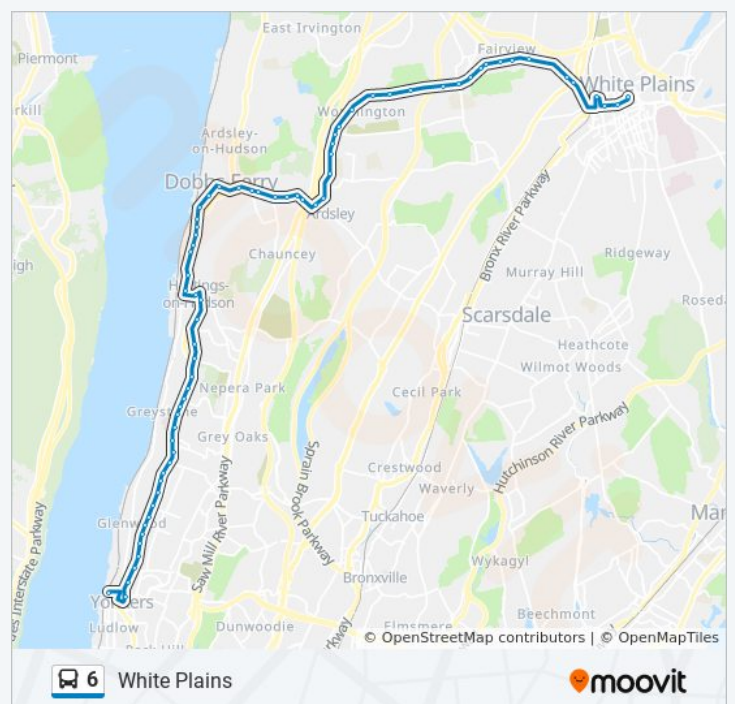

Direction: White Plains

69 stops

[VIEW LINE SCHEDULE](#)

Nepperhan St @ Buena Vista Ave
 N Broadway @ New Main St
 N Broadway Opp Yonkers Armory
 N Broadway @ Ashburton Ave
 N Broadway @ Lamartine Ave
 N Broadway @ Pine St
 N Broadway @ Glenwood Ave
 N Broadway @ Lake Ave
 N Broadway @ Hudson Terr
 N Broadway @ Shonnard Pl
 N Broadway @ Holls Terr
 N Broadway @ Greenvale Ave
 N Broadway @ Morsemere Terr
 N Broadway @ Roberts Ave
 N Broadway @ Richmond Childrens Ctr
 N Broadway @ Gateway Rd
 N Broadway @ Saint John Hospital
 N Broadway @ Odell Ave
 N Broadway @ Boyce Thompson Center
 N Broadway @ Executive Blvd
 N Broadway @ Andrus Childrens Ctr
 N Broadway @ Yonkers City Line

6 bus Info

Direction: White Plains

Stops: 69

Trip Duration: 59 min

Line Summary:

N Broadway @ Tompkins Ave

N Broadway @ Warren St

Broadway @ Burnside Dr