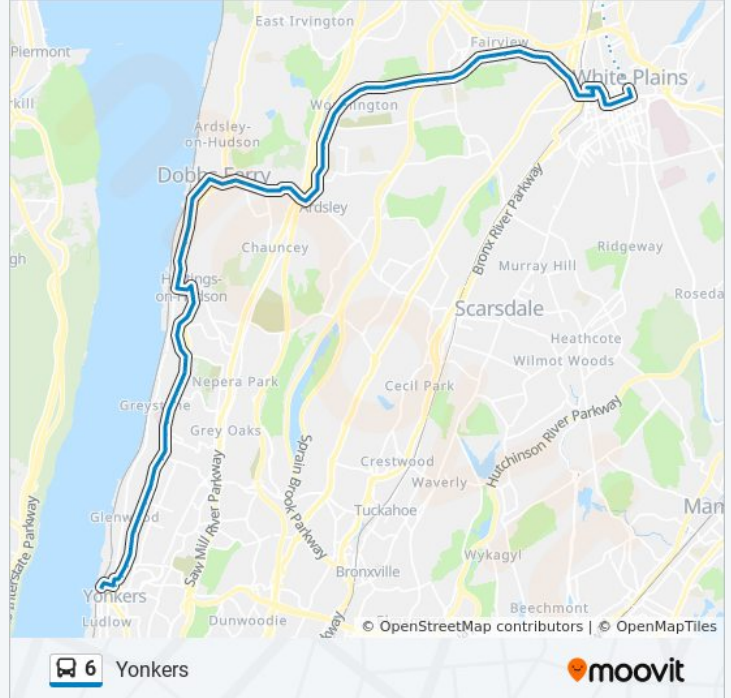

6 bus Info

Direction: Yonkers

Stops: 109

Trip Duration: 63 min

Line Summary:

Columbus Ave @ the Summit
Columbus Ave @ Stevens Ave
Columbus Ave @ Town Hall Plaza
Columbus Ave @ Valhalla Hs
Columbus Ave @ Lakeview Ave
Columbus Ave @ Maple St
Columbus Ave @ Cambridge St
Columbus Ave @ Legion Dr
Broadway @ Cleveland St
N Broadway @ Kensico Dam Plaza
N Broadway @ Hillandale Ave
N Broadway @ Washington Pl
845 N Broadway
N Broadway @ Palmer Ave
N Broadway @ Church St
N Broadway @ Virginia Rd
N Broadway @ Fisher La
N Broadway @ Glenn St
N Broadway @ White Plains Cemetery
N Broadway @ Westview Ave
N Broadway @ Grant Ave
N Broadway @ White Plains Manor
N Broadway @ White Plains Commons
N Broadway @ Park Ave
N Broadway @ Barker Ave
N Broadway @ Main St
Martine Ave @ Court St
Martin Luther King Blvd @ Main St
White Plains Bus Terminal
Tarrytown Rd @ Chatterton Ave
Tarrytown Rd @ Central Ave
Tarrytown Rd @ Old Kensico Rd
Tarrytown Rd @ Hillside Ave