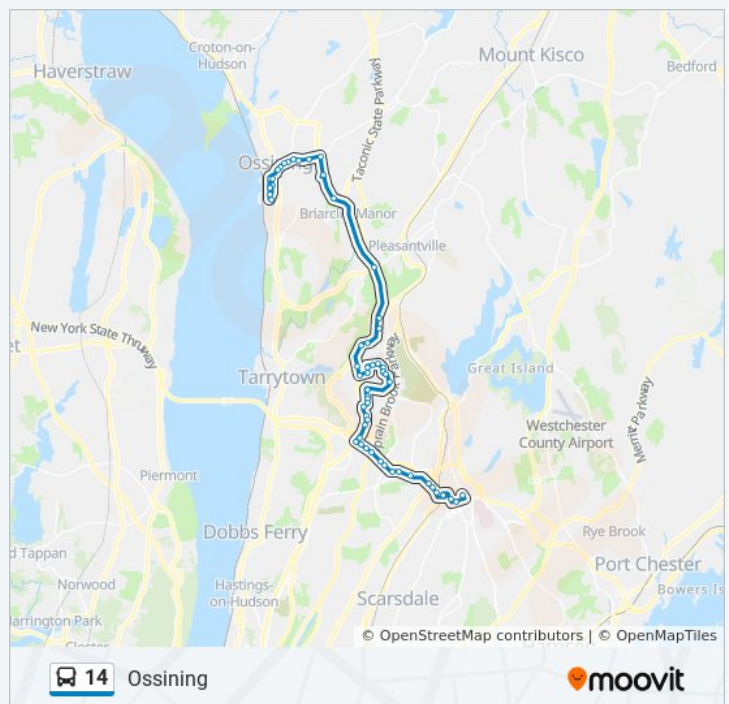

**14 bus Info**

**Direction:** Ossining

**Stops:** 57

**Trip Duration:** 50 min

**Line Summary:**

Clearbrook Rd @ Grasslands Rd

Woods Rd @ Westchester County Jail

Bradhurst Ent @ Penitentiary Rd