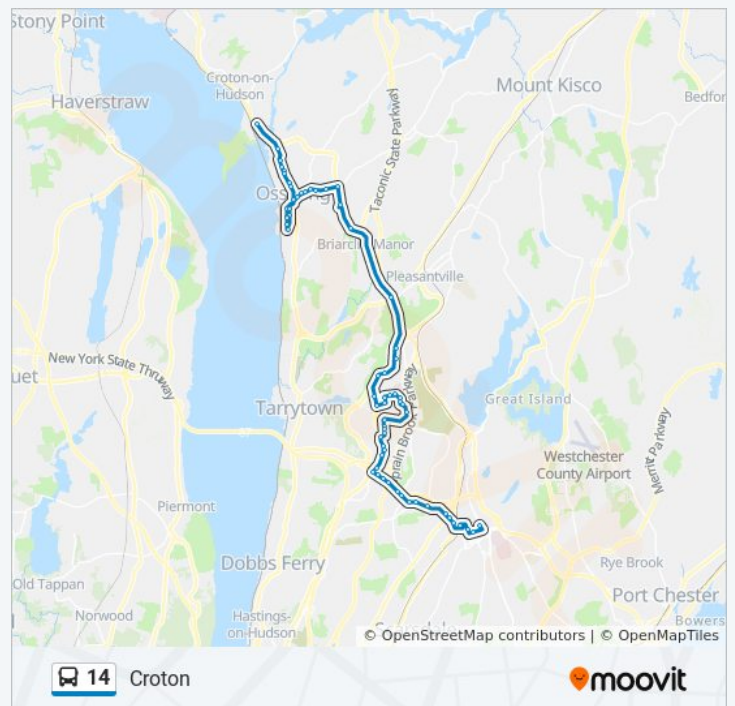

Direction: Croton

66 stops

[VIEW LINE SCHEDULE](#)

- N Broadway @ Main St
- Martine Ave @ Court St
- Martin Luther King Blvd @ Main St
- White Plains Bus Terminal
- Tarrytown Rd @ Chatterton Ave
- Tarrytown Rd @ Central Ave
- Tarrytown Rd @ Old Kensico Rd
- Tarrytown Rd @ Hillside Ave
- Tarrytown Rd @ Manhattan Ave
- Tarrytown Rd @ Yellowstone Ave
- Tarrytown Rd @ Knollwood Rd
- E Main St @ Sports Authority
- E Main St @ Winthrop Ave
- E Main St @ N Perkins Ave
- E Main St @ N Mortimer Ave
- N Central Ave @ E Main St
- N Central Ave @ Paulding St
- Saw Mill River Rd @ Payne St
- Saw Mill River Rd @ Beaver Hill Rd
- Saw Mill River Rd @ Multiplex
- Saw Mill River Rd @ Executive Blvd
- Clearbrook Rd @ Hunter La
- 250 Clearbrook Rd
- 200 Clearbrook Rd
- Clearbrook Rd @ Grasslands Rd
- Woods Rd @ Westchester County Jail
- Bradhurst Ent @ Penitentiary Rd
- South Plaza @ Elmwood Hall

14 bus Time Schedule

Croton Route Timetable:

Sunday	Not Operational
Monday	4:50 PM
Tuesday	4:50 PM
Wednesday	4:50 PM
Thursday	4:50 PM
Friday	4:50 PM
Saturday	Not Operational

14 bus Info

Direction: Croton

Stops: 66

Trip Duration: 87 min

Line Summary: