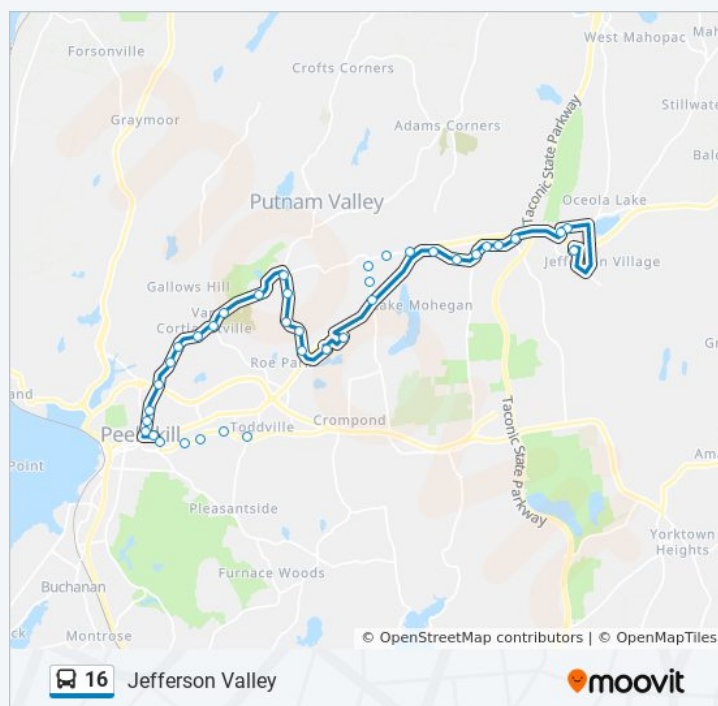

Hill Blvd @ E Main St

Hill Blvd @ Route 6

Jefferson Valley Mall

Direction: Peekskill

Trip Duration: 40 min

Line Summary:

16 bus Time Schedule

13 stops

[VIEW LINE SCHEDULE](#)

- Peekskill Railroad Station
- Central Ave @ S Division St
- S Division St @ 2 Nd St
- Crompond Rd @ Arch St
- Crompond Rd @ Villa At The Woods
- Crompond Rd @ Woods Brooke Dr
- Crompond Rd @ Buttonwood Rd
- Hudson Valley Hospital
- Crompond Rd @ Woods Brooke Dr
- Crompond Rd @ Villa In The Woods
- Crompond Rd @ Arch St
- S Broad St @ Park St
- Main St @ N James St