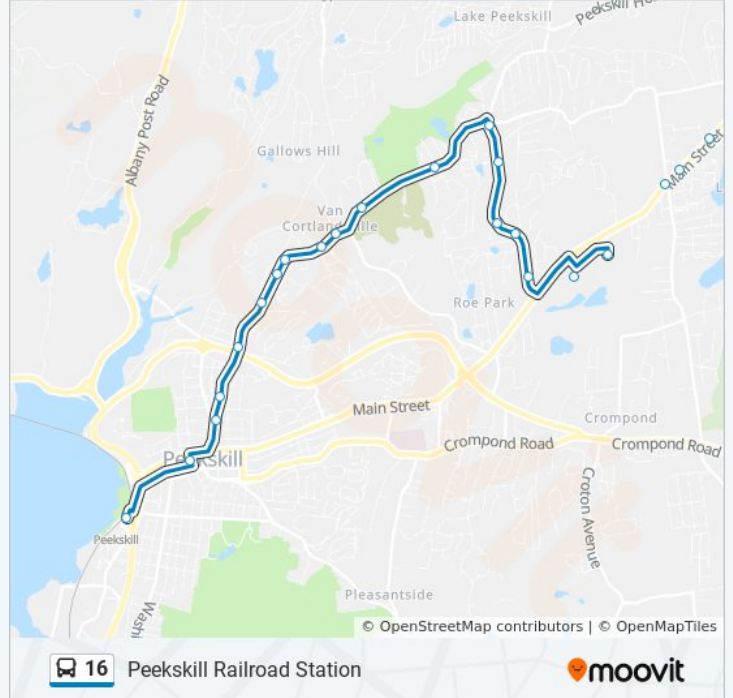

Stops: 36

Trip Duration: 35 min

Line Summary:

Westbrook Dr @ Laurel Dr
 Westbrook Dr @ Cortlandt Comm Ctr
 Westbrook Dr @ Red Mill Rd
 Oregon Rd @ Aberdeen Rd
 Oregon Rd @ Durrin Ave
 Oregon Rd @ Gallows Hill Rd
 Oregon Rd @ Pumphouse Rd
 Oregon Rd @ Oak St
 Oregon Rd @ Gilbert St
 Oregon Rd @ Hampton Oaks Sc
 N Division St @ Parkway Pl
 N Division St @ Phoenix Ave
 N Division St @ Orchard St
 Nelson Ave @ Main St
 Peekskill Railroad Station