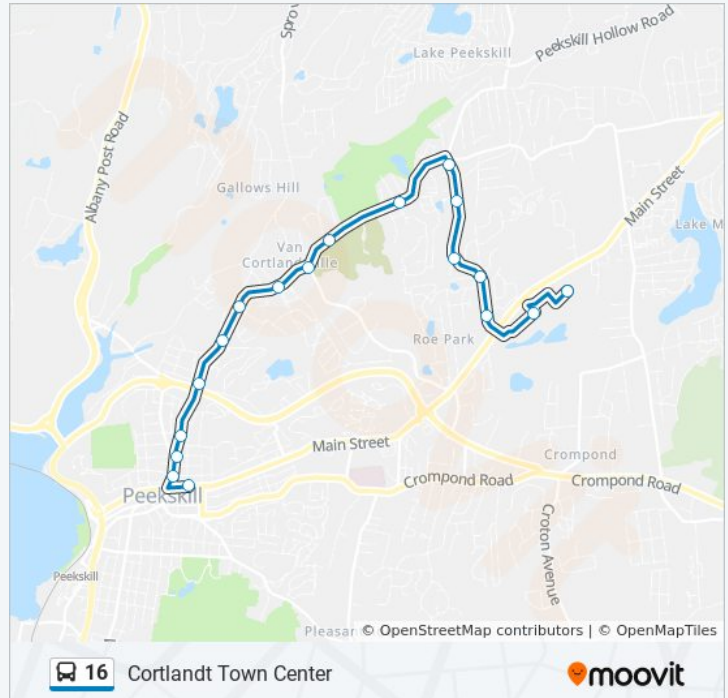

Route 6 @ Mahopac Village Center

Direction: Cortlandt Town Center

18 stops

[VIEW LINE SCHEDULE](#)

Main St @ N James St

N Division St @ Howard St

N Division St @ Orchard St

N Division St @ Phoenix Ave

Westbrook Dr @ Cortlandt Comm Ctr

Westbrook Dr @ Laurel Dr

Westbrook Dr @ Fawn Ridge Dr

Westbrook Dr @ Cynthia Rd

Cortlandt Town Ctr Supermarket

Cortlandt Town Center @ Walmart

16 bus Time Schedule

Cortlandt Town Center Route Timetable:

Sunday	Not Operational
Monday	6:50 AM
Tuesday	6:50 AM
Wednesday	6:50 AM
Thursday	6:50 AM
Friday	6:50 AM
Saturday	Not Operational

16 bus Info

Direction: Cortlandt Town Center

Stops: 18

Trip Duration: 14 min

Line Summary:

Direction: Hudson Valley Hospital

55 stops

[VIEW LINE SCHEDULE](#)

Route 6 @ Mahopac Village Center

Somers Commons @ Stop and Shop

16 bus Time Schedule

Hudson Valley Hospital Route Timetable: