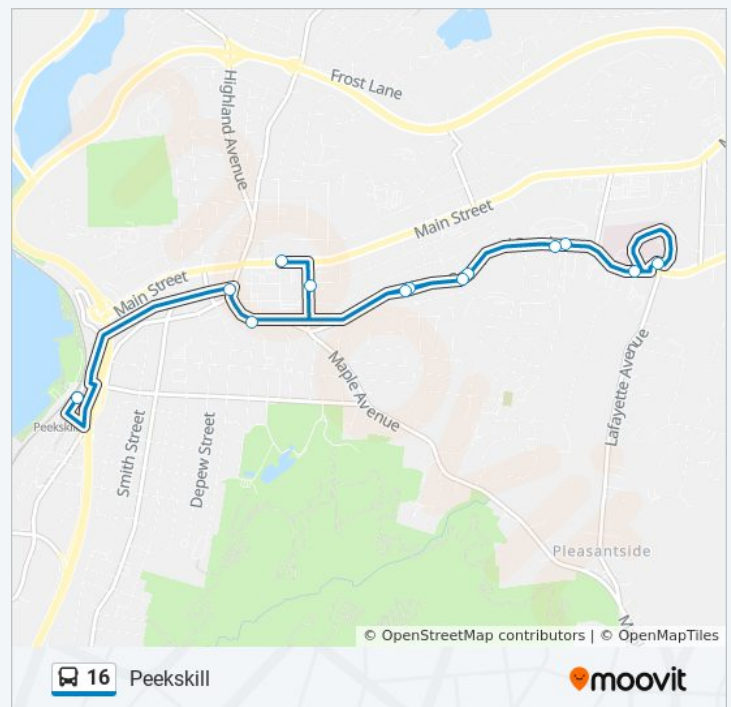

[VIEW LINE SCHEDULE](#)

- Peekskill Railroad Station
- Central Ave @ S Division St
- S Division St @ 2 Nd St
- Crompond Rd @ Arch St
- Crompond Rd @ Villa At The Woods
- Crompond Rd @ Woods Brooke Dr
- Crompond Rd @ Buttonwood Rd
- Hudson Valley Hospital
- Crompond Rd @ Woods Brooke Dr
- Crompond Rd @ Villa In The Woods
- Crompond Rd @ Arch St
- S Broad St @ Park St
- Main St @ N James St

Line Summary:

Direction: Peekskill

46 stops

[VIEW LINE SCHEDULE](#)

- Route 6 @ Mahopac Village Center
- Somers Commons @ Stop and Shop
- Somers Commons @ Home Goods
- Somers Commons @ Main Exit
- Route 6 @ Mahopac Ave