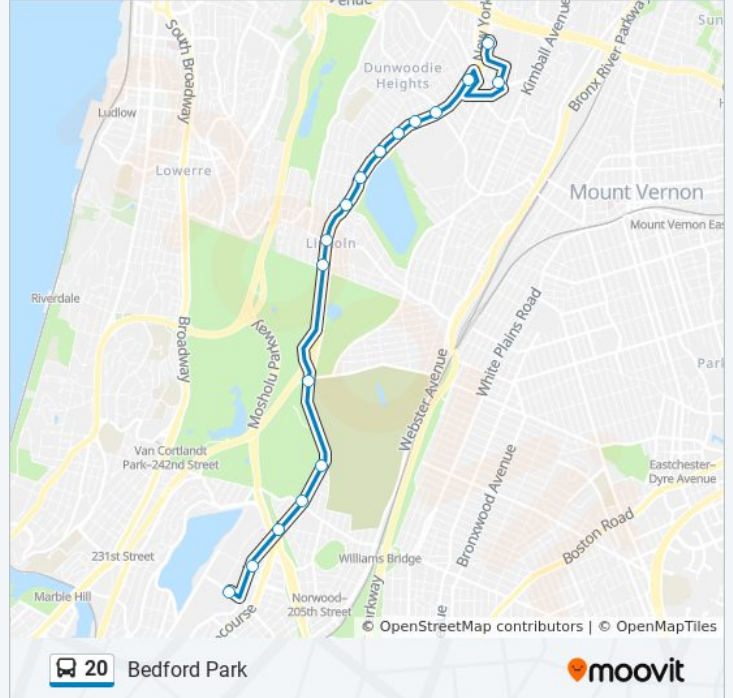

20 bus Info

Direction: Bedford Park

Stops: 62

Trip Duration: 30 min

Line Summary:

Central Park Av @ Treasure Island
Central Park Ave @ Scarsdale Plaza
Central Av @ Scarsdale Exec Bldng
Central Park Ave @ Underhill Rd
Central Park Ave @ Curry Acura
Central Park Ave @ Mount Joy Ave
Central Park Ave @ Ardsley Rd
Central Park Av @ Midway Sc
Central Park Ave @ Fountain La
Central Park Ave @ Pizza Beat
Central Park Av @ Jeffrey Pk South
Central Park Ave @ Fort Hill Rd
Central Park Ave @ Crisfield St
Central Park Ave @ Roxbury Dr
Central Park Ave @ Alta Vista Dr
Central Park Ave @ Verona Ave
Central Park Ave @ Heights Dr
Central Park Ave @ Melrose Ave
Central Park Ave @ Balint Dr
Central Park Ave @ Sadore La
Central Park Ave @ Tuckahoe Rd
Central Park Ave @ Tuckahoe Rd
Central Park Ave @ Stokes St
Central Park Ave @ Arlington St
Central Park Ave @ Palmer Rd
Central Park Ave @ Rutland Rd
Central Park Ave @ Midland Ave
Central Park Ave @ Burger King
Central Park Ave @ Staunton St
Central Park Ave @ Yonkers Ave
Central Park Ave @ Clark St
Central Park Ave @ Borchert Ave
Central Park Ave @ Midland Terr

Jerome Ave @ 205th St

Bedford Park Blvd @ Jerome Ave

Direction: Bedford Park Via Cross County

65 stops

[VIEW LINE SCHEDULE](#)

N Broadway @ Main St

Martine Ave @ Mamaroneck Ave

Martin Luther King Blvd @ Main St