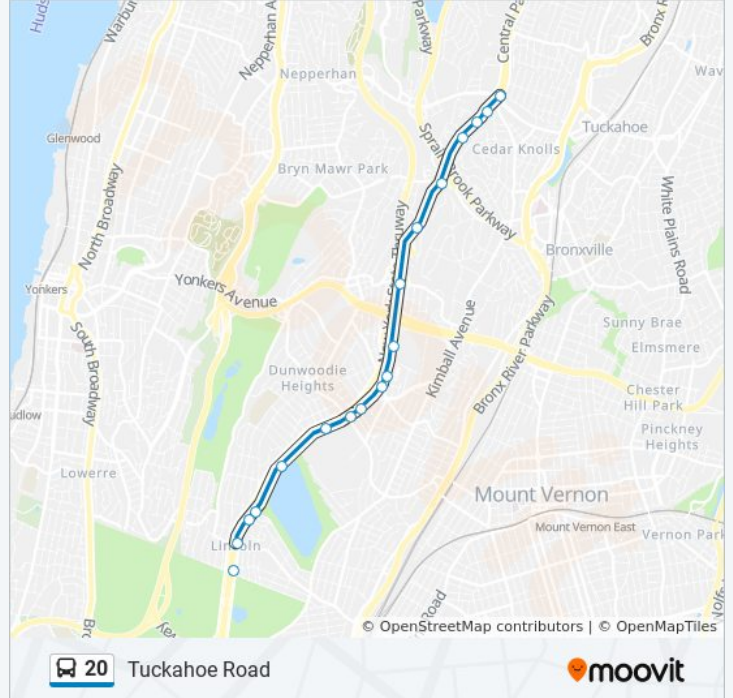

20 bus Info

Direction: Tuckahoe Road

Stops: 23

Trip Duration: 14 min

Line Summary:

Central Park Ave @ Kettell Ave
 Central Park Ave @ Mile Square Rd
 Central Park Ave @ Mildred Ave
 Cross County Center @ Macys
 Central Park Ave @ Midland Ave
 Central Park Ave @ Rutland Rd
 Central Park Ave @ Palmer Rd
 Central Park Ave @ Arlington St
 Central Park Av @ Library Overpass
 Central Park Ave @ Yonkers Library
 Central Park Ave @ Tuckahoe Rd

20 bus Info

Direction: White Plains

Stops: 43

Trip Duration: 28 min

Line Summary:

Central Park Ave @ Henry St

Central Park Ave @ Mount Joy Ave

Central Park Av @ A & P Market