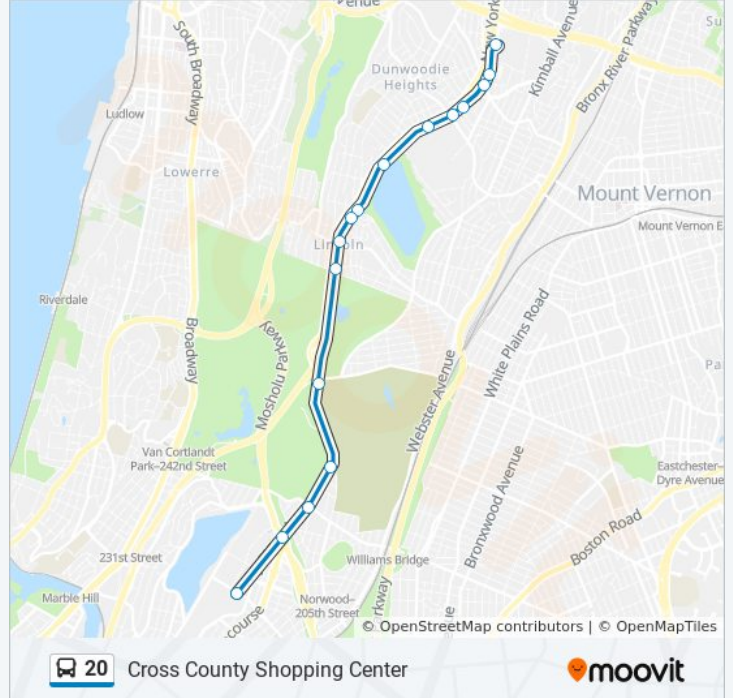

20 bus Info

Direction: Central Park Avenue & McLean Avenue

Stops: 15

Trip Duration: 5 min

Line Summary:

Direction: Cross County Shopping Center

16 stops

[VIEW LINE SCHEDULE](#)

Cross County Center @ Macys

20 bus Time Schedule

Cross County Shopping Center Route Timetable:

Sunday	9:25 AM - 7:00 PM
Monday	9:50 AM - 8:37 PM
Tuesday	9:50 AM - 8:37 PM
Wednesday	9:50 AM - 8:37 PM
Thursday	9:50 AM - 8:37 PM
Friday	9:50 AM - 8:37 PM
Saturday	10:10 AM - 6:30 PM

20 bus Info

Direction: Cross County Shopping Center

Stops: 16

Trip Duration: 23 min

Line Summary:

Direction: Fort Hill Road

35 stops

[VIEW LINE SCHEDULE](#)