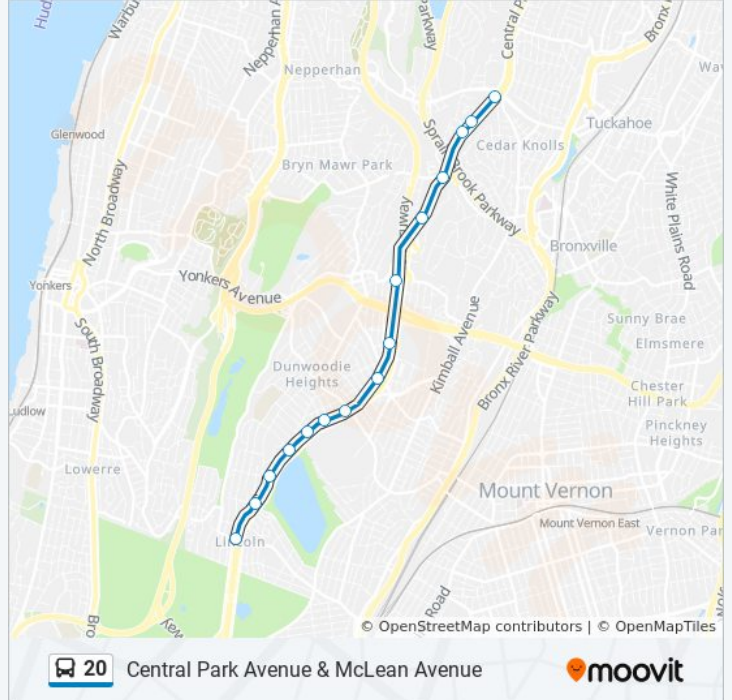

Jerome Ave @ 205th St

Bedford Park Blvd @ Jerome Ave

Direction: Bedford Park Via Cross County

65 stops

[VIEW LINE SCHEDULE](#)

N Broadway @ Main St

Martine Ave @ Mamaroneck Ave

Martin Luther King Blvd @ Main St

Direction: Central Park Avenue & McLean Avenue

15 stops

[VIEW LINE SCHEDULE](#)

Central Park Ave @ Tuckahoe Rd
Central Park Ave @ Stokes St
Central Park Ave @ Arlington St
Central Park Ave @ Palmer Rd
Central Park Ave @ Rutland Rd
Central Park Ave @ Midland Ave
Central Park Ave @ Burger King
Central Park Ave @ Staunton St
Central Park Ave @ Yonkers Ave
Central Park Ave @ Clark St
Central Park Ave @ Borchers Ave
Central Park Ave @ Midland Terr
Central Park Ave @ Wendover Rd
Central Park Ave @ Hall Pl
Central Park Ave @ McLean Ave

20 bus Info

Direction: Central Park Avenue & McLean Avenue

Stops: 15

Trip Duration: 5 min

Line Summary:

Direction: Cross County Shopping Center

16 stops

[VIEW LINE SCHEDULE](#)

Central Park Ave @ Old Army Rd

Central Av @ European Health Spa

Central Park Ave @ Dromore Rd

Central Park Ave @ S Healy Ave

Central Park Av Opp Treasure Islnd

Central Park Ave @ Marion Ave

Central Park Av @ Global Gatherings