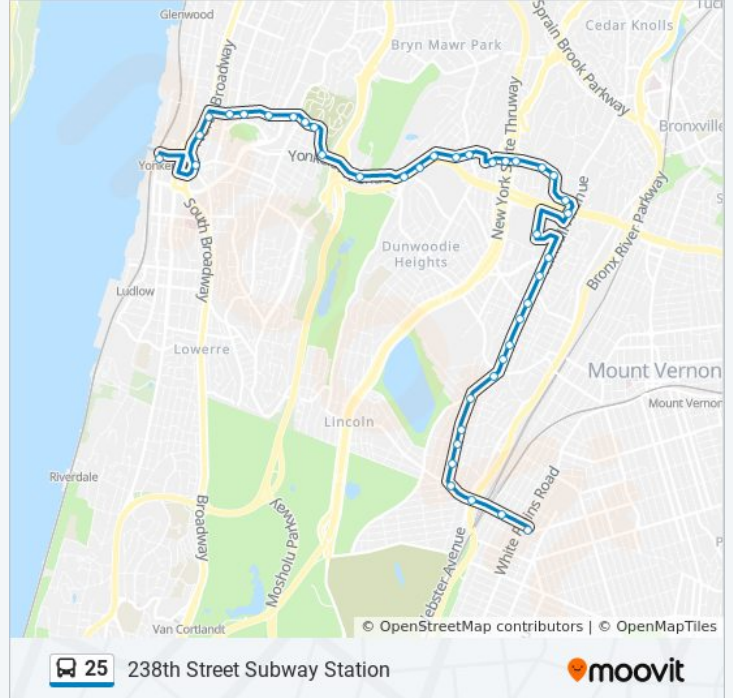

### 25 bus Info

**Direction:** 238th Street Subway Station

**Stops:** 40

**Trip Duration:** 39 min

**Line Summary:**

1224 Midland Ave @ Cross County Pkwy

Kimball Ave @ Midland Ave

Cross County Ctr @ Xavier Dr

Kimball Ave @ Vredenburgh Ave

Kimball Ave @ Rigby St

Kimball Ave @ Vernon Ave

Kimball Ave @ Villa Ave

Kimball Ave @ Grant St

Kimball Ave @ Marston Pl

Kimball Ave @ Yonkers Ave

Sterling Ave @ Huntsbridge Rd

Woodlawn Ave @ Sterling Ave

Woodlawn Ave @ Wakefield Ave

Woodlawn Ave @ Scott Ave

McLean Ave @ Woodlawn Ave

Nereid Ave @ Webster Ave

Nereid Ave @ Carpenter Ave

Nereid Ave @ White Plains Rd

238th Street Subway Station

**Direction: Yonkers**

40 stops

[VIEW LINE SCHEDULE](#)

Nereid Ave @ White Plains Rd

Nereid Ave @ Carpenter Ave

McLean Ave @ Bronx River Rd

McLean Ave @ Woodlawn Ave

Woodlawn Ave @ Scott Ave