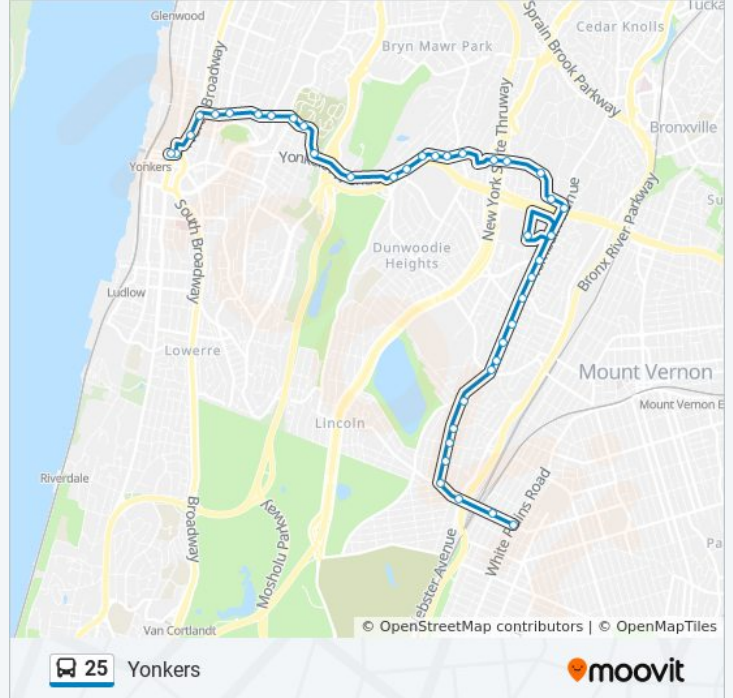

Kimball Ave @ Villa Ave

Kimball Ave @ Mile Square Rd

Kimball Ave @ Rigby St

Kimball Ave @ Vredenburg Ave

Kimball Ave @ Fox Ave

Cross County Ctr @ Xavier Dr

Kimball Ave @ Midland Ave

Midland Ave @ Wrexham Rd

1133 Midland Ave

Midland Ave @ Central Park Ave

Midland Ave @ Loomis Ave

Midland Ave @ Smart Ave

Midland Ave @ Burtis Ave

Midland Ave @ Brewster Ave

Midland Ave @ Ps 17

Midland Ave @ Summerfield St

Midland Ave @ Cook Ave

Yonkers Ave @ Grace Ave

Ashburton Ave @ Yonkers Ave

Ashburton Ave @ Trinity Plz

Ashburton Ave @ Saw Mill River Rd

Ashburton Ave @ Nepperhan Ave

Ashburton Ave @ Vineyard Ave

Ashburton Ave @ Park Ave

Ashburton Ave @ Palisade Ave

N Broadway @ Ashburton Ave

N Broadway @ Yonkers Armory

Warburton Ave @ Manor House Sq

Dock St @ Woodworth Ave

25 bus time schedules and route maps are available in an offline PDF at moovitapp.com. Use the [Moovit App](#) to see live bus times, train schedule or subway schedule, and step-by-step directions for all public transit in New York - New Jersey.

Check Live Arrival Times