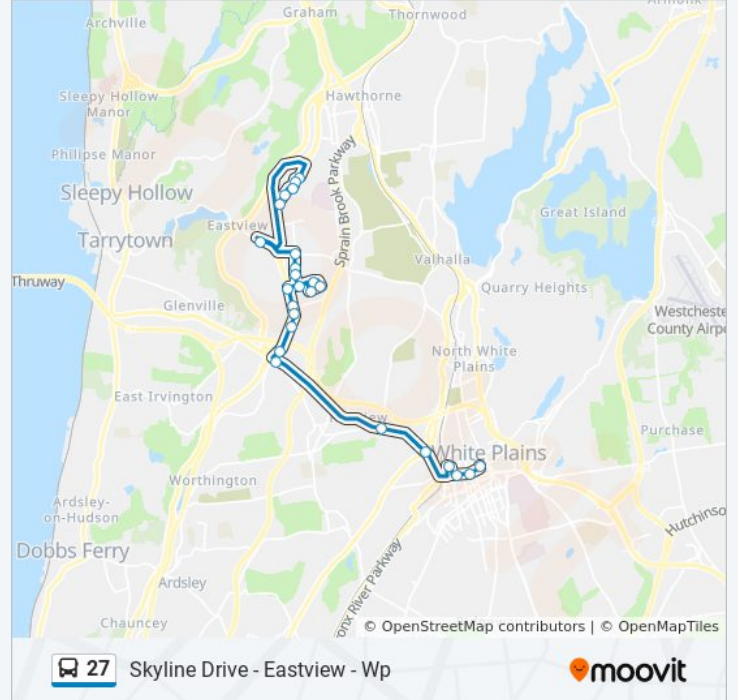

E Main St @ S Stone Ave

Tarrytown Rd @ Gibson Ave

Tarrytown Rd @ Central Ave

White Plains Bus Terminal

Main St @ Galleria Mall

White Plains - Main Street (Galleria)

Ej Conroy Dr @ Main St

27 bus time schedules and route maps are available in an offline PDF at moovitapp.com. Use the [Moovit App](#) to see live bus times, train schedule or subway schedule, and step-by-step directions for all public transit in New York - New Jersey.

[About Moovit](#) • [MaaS Solutions](#) • [Supported Countries](#) • [Mooviter Community](#)

© 2024 Moovit - All Rights Reserved

Check Live Arrival Times