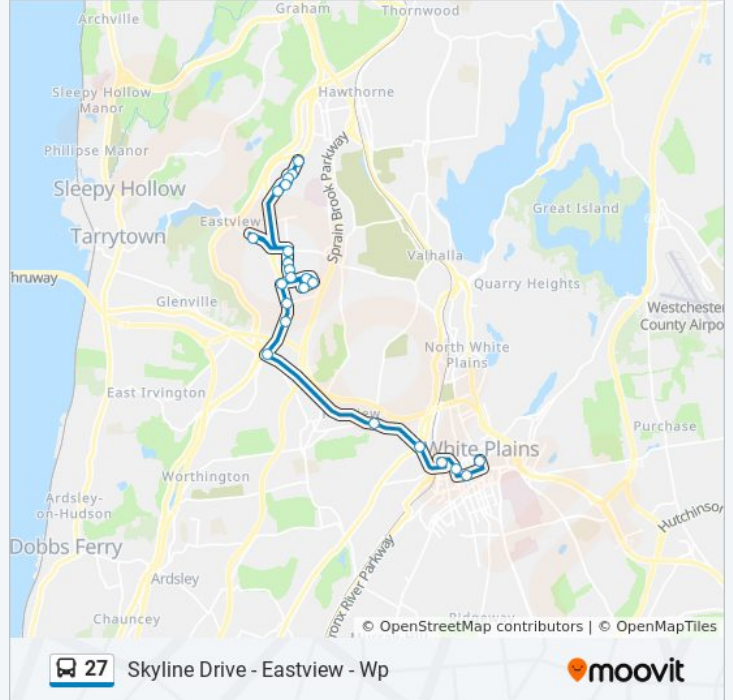

1 Skyline Dr

Nelson Ave @ Main St

Direction: Skyline Drive

23 stops

[VIEW LINE SCHEDULE](#)

- N Broadway @ Main St
- Martine Ave @ Court St
- Martin Luther King Blvd @ Main St
- White Plains Bus Terminal
- Tarrytown Rd @ Central Ave
- Tarrytown Rd @ Hillside Ave
- N Central Ave @ E Main St
- Saw Mill River Rd @ Payne St
- Saw Mill River Rd @ Multiplex
- Saw Mill River Rd @ Executive Blvd
- 101 Executive Blvd
- 400 Executive Blvd
- 2 Westchester Plaza
- Clearbrook Rd @ Hunter La
- 250 Clearbrook Rd
- 200 Clearbrook Rd
- Clearbrook Rd @ Grasslands Rd
- Landmark at Eastview

27 bus Info

Direction: Skyline Drive

Stops: 23

Trip Duration: 33 min

Line Summary:

- 15 Skyline Dr
- 11 Skyline Dr
- 9 Skyline Dr
- 7 Skyline Dr
- 1 Skyline Dr

Direction: White Plains

25 stops

[VIEW LINE SCHEDULE](#)

Saw Mill River Rd @ Skyline Dr IBM

15 Skyline Dr

11 Skyline Dr

9 Skyline Dr

7 Skyline Dr

Landmark at Eastview

Clearbrook Rd @ Grasslands Rd

27 bus Info

Direction: White Plains

Stops: 25

Trip Duration: 37 min

Line Summary:

E Main St @ S Stone Ave

Tarrytown Rd @ Gibson Ave

Tarrytown Rd @ Central Ave