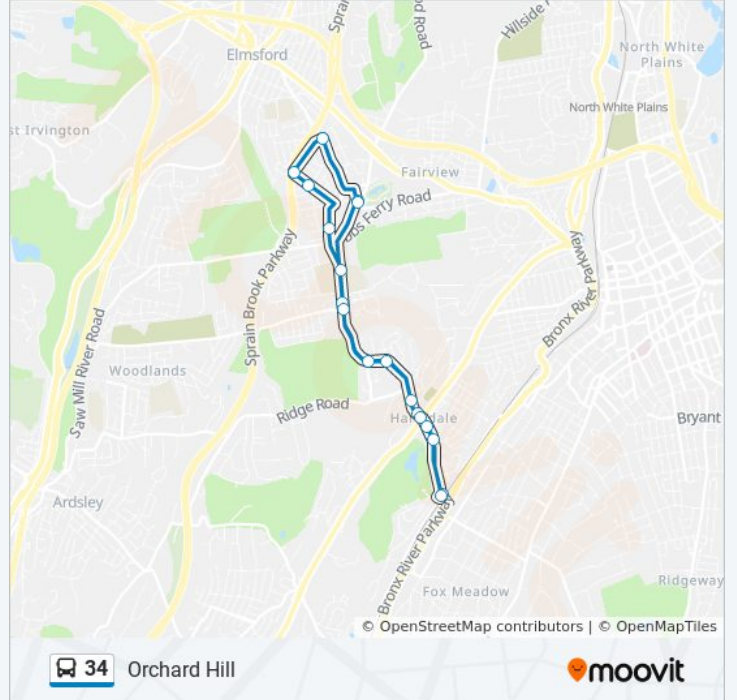

Direction: Hartsdale Avenue & Old Knollwood

24 stops

[VIEW LINE SCHEDULE](#)

- Hartsdale Railroad Station
- E Hartsdale Ave @ Columbia Ave
- E Hartsdale Ave @ Wilson St
- W Hartsdale Ave @ Central Ave
- W Hartsdale Ave @ Hillcrest Rd
- W Hartsdale Ave @ Maplewood Rd
- W Hartsdale Ave @ Secor Rd
- W Hartsdale Ave @ Carlyle Pl
- W Hartsdale Av @ Solomon Schecter
- Hartsdale Rd @ Bonnie Brier Rd
- Hartsdale Rd @ Canterbury Rd
- Canterbury Rd @ Shirley La
- Kathwood Rd @ Canterbury Rd
- Kathwood Rd @ Hartsdale Rd
- Hartsdale @ Old Knollwood
- W Hartsdale Ave @ Carlyle Pl
- W Hartsdale Ave @ Secor Rd
- W Hartsdale Ave @ Ridge Rd
- W Hartsdale Ave @ Maplewood Rd
- W Hartsdale Ave @ Hillcrest Rd
- W Hartsdale Ave @ Central Ave
- E Hartsdale Ave @ Wilson St

34 bus Info

Direction: Hartsdale Avenue & Old Knollwood

Stops: 24

Trip Duration: 21 min

Line Summary:

E Hartsdale Ave @ Columbia Ave

Hartsdale Railroad Station

Direction: Hartsdale Railroad Station

18 stops

[VIEW LINE SCHEDULE](#)

Hartsdale Railroad Station

E Hartsdale Ave @ Columbia Ave

E Hartsdale Ave @ Wilson St

W Hartsdale Ave @ Central Ave

W Hartsdale Av @ Solomon Schecter

Stadium Rd @ Knollwood Rd

34 bus Info

Direction: Hartsdale Railroad Station

Stops: 18

Trip Duration: 26 min

Line Summary:

34 bus time schedules and route maps are available in an offline PDF at moovitapp.com. Use the [Moovit App](#) to see live bus times, train schedule or subway schedule, and step-by-step directions for all public transit in New York - New Jersey.