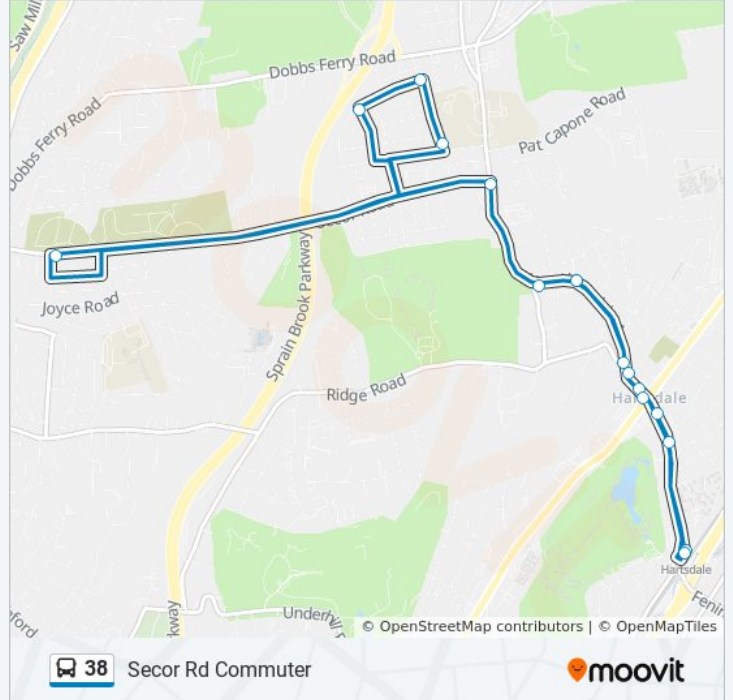

Use the Moovit App to find the closest 38 bus station near you and find out when is the next 38 bus arriving.

Direction: Hartsdale Railroad Station

19 stops

[VIEW LINE SCHEDULE](#)

Hartsdale Railroad Station
E Hartsdale Ave @ Columbia Ave
E Hartsdale Ave @ Wilson St
W Hartsdale Ave @ Central Ave
W Hartsdale Ave @ Hillcrest Rd
W Hartsdale Ave @ Maplewood Rd
W Hartsdale Ave @ Secor Rd
Secor Rd @ Longfellow St
Spencer Ct @ Keats Ave
Lytton Ave @ Spencer St
Poe St @ Lytton Ave
Secor Rd @ Westway
W Hartsdale Ave @ Ridge Rd
W Hartsdale Ave @ Maplewood Rd
W Hartsdale Ave @ Hillcrest Rd
W Hartsdale Ave @ Central Ave
E Hartsdale Ave @ Wilson St
E Hartsdale Ave @ Columbia Ave
Hartsdale Railroad Station

38 bus Info

Direction: Hartsdale Railroad Station

Stops: 19

Trip Duration: 24 min

Line Summary:

Direction: Westway

14 stops

[VIEW LINE SCHEDULE](#)

- Hartsdale Railroad Station
- E Hartsdale Ave @ Columbia Ave
- E Hartsdale Ave @ Wilson St
- W Hartsdale Ave @ Central Ave
- W Hartsdale Ave @ Hillcrest Rd
- W Hartsdale Ave @ Maplewood Rd
- W Hartsdale Ave @ Secor Rd
- Secor Rd @ Westway
- Spencer Ct @ Keats Ave
- W Hartsdale Ave @ Ridge Rd
- W Hartsdale Ave @ Maplewood Rd
- W Hartsdale Ave @ Hillcrest Rd
- W Hartsdale Ave @ Central Ave
- Hartsdale Railroad Station

38 bus Info

Direction: Westway
Stops: 14
Trip Duration: 16 min
Line Summary:

38 bus time schedules and route maps are available in an offline PDF at moovitapp.com. Use the [Moovit App](#) to see live bus times, train schedule or subway schedule, and step-by-step directions for all public transit in New York - New Jersey.