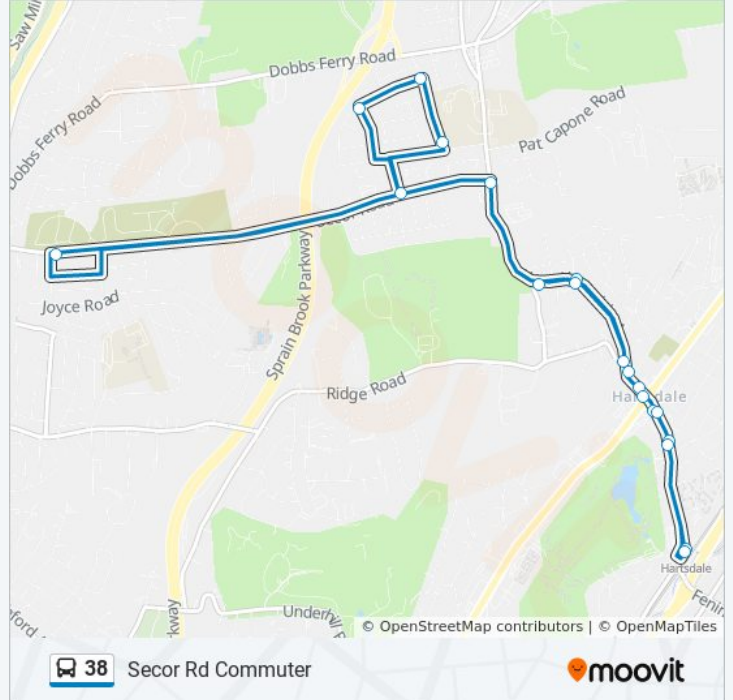

 38

Secor Rd Commuter

[Get The App](#)

The 38 bus line (Secor Rd Commuter) has 2 routes. For regular weekdays, their operation hours are:

(1) Hartsdale Railroad Station: 5:27 PM - 6:13 PM (2) Westway: 6:03 AM - 6:32 AM

Use the Moovit App to find the closest 38 bus station near you and find out when is the next 38 bus arriving.

Direction: Hartsdale Railroad Station

19 stops

[VIEW LINE SCHEDULE](#)

Hartsdale Railroad Station
E Hartsdale Ave @ Columbia Ave
E Hartsdale Ave @ Wilson St
W Hartsdale Ave @ Central Ave
W Hartsdale Ave @ Hillcrest Rd
W Hartsdale Ave @ Maplewood Rd
W Hartsdale Ave @ Secor Rd
Secor Rd @ Longfellow St
Spencer Ct @ Keats Ave
Lytton Ave @ Spencer St
Poe St @ Lytton Ave
Secor Rd @ Westway
W Hartsdale Ave @ Ridge Rd
W Hartsdale Ave @ Maplewood Rd
W Hartsdale Ave @ Hillcrest Rd
W Hartsdale Ave @ Central Ave
E Hartsdale Ave @ Wilson St
E Hartsdale Ave @ Columbia Ave
Hartsdale Railroad Station

38 bus Time Schedule

Hartsdale Railroad Station Route Timetable:

Sunday	Not Operational
Monday	5:27 PM - 6:13 PM
Tuesday	5:27 PM - 6:13 PM
Wednesday	5:27 PM - 6:13 PM
Thursday	5:27 PM - 6:13 PM
Friday	5:27 PM - 6:13 PM
Saturday	Not Operational

38 bus Info

Direction: Hartsdale Railroad Station

Stops: 19

Trip Duration: 24 min

Line Summary:

Direction: Westway

14 stops

[VIEW LINE SCHEDULE](#)