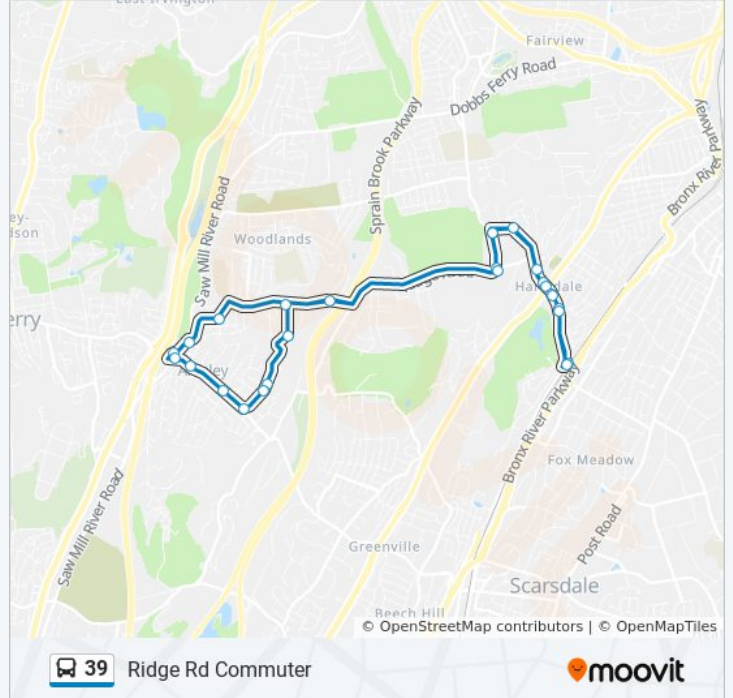

Ridge Rd Commuter

Get The App

The 39 bus line (Ridge Rd Commuter) has 2 routes. For regular weekdays, their operation hours are:
 (1) Ardsley: 5:27 PM - 7:22 PM (2) Hartsdale Railroad Station: 5:59 AM - 7:17 AM
 Use the Moovit App to find the closest 39 bus station near you and find out when is the next 39 bus arriving.

Direction: Ardsley

19 stops

[VIEW LINE SCHEDULE](#)

- Hartsdale Railroad Station
- E Hartsdale Ave @ Columbia Ave
- E Hartsdale Ave @ Wilson St
- W Hartsdale Ave @ Central Ave
- W Hartsdale Ave @ Maplewood Rd
- Ridge Rd @ W Hartsdale Ave
- Ridge Rd @ Hillcrest Rd
- Heatherdell Rd @ Windsong Rd
- Windsong Rd @ Agnes Cir
- Abington Ave @ Kensington Ave
- Abington Ave @ Mountview Ave
- Abington Ave @ Ashford Ave
- Ashford Ave @ Western Dr
- Ashford Ave @ American Legion Dr
- Ashford Ave @ Saw Mill River Rd
- Saw Mill River Rd @ Ashford Ave
- Saw Mill River Rd @ Heatherdell Rd
- Heatherdell Rd @ Chimney Pot La
- Hartsdale Railroad Station

39 bus Info

Direction: Ardsley

Stops: 19

Trip Duration: 21 min

Line Summary:

Direction: Hartsdale Railroad Station

25 stops

[VIEW LINE SCHEDULE](#)

- Hartsdale Railroad Station
- E Hartsdale Ave @ Columbia Ave
- E Hartsdale Ave @ Wilson St
- W Hartsdale Ave @ Central Ave
- W Hartsdale Ave @ Maplewood Rd
- Ridge Rd @ Hillcrest Rd
- Heatherdell Rd @ Mcdowell Park
- Heatherdell Rd @ Windsong Rd
- Heatherdell Rd @ Windsong Rd
- Windsong Rd @ Agnes Cir
- Abington Ave @ Kensington Ave
- Abington Ave @ Mountview Ave
- Abington Ave @ Ashford Ave
- Ashford Ave @ Western Dr
- Ashford Ave @ American Legion Dr
- Ashford Ave @ Saw Mill River Rd
- Saw Mill River Rd @ Ashford Ave
- Saw Mill River Rd @ Heatherdell Rd