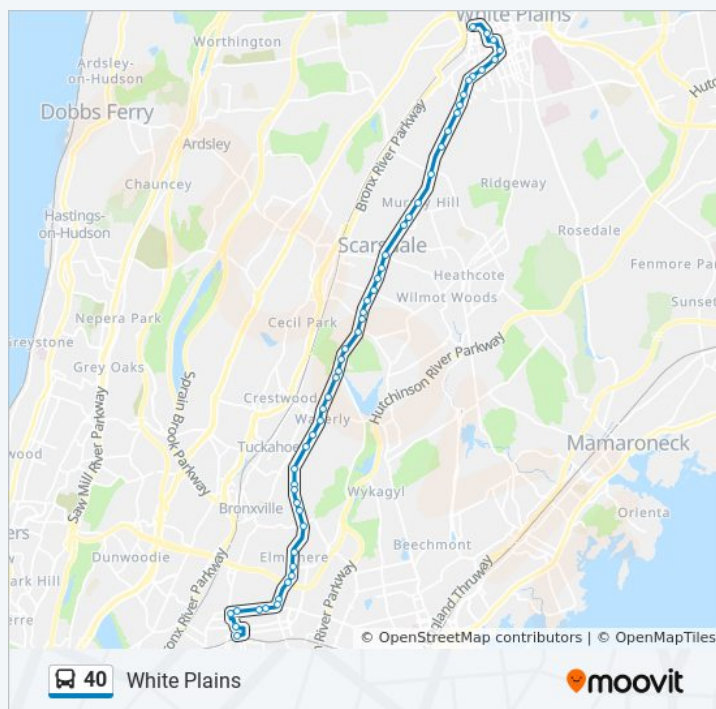

Saturday

7:40 AM - 8:15 AM

40 bus Info

Direction: White Plains

Stops: 52

Trip Duration: 42 min

Line Summary:

Post Rd @ Richbell Rd