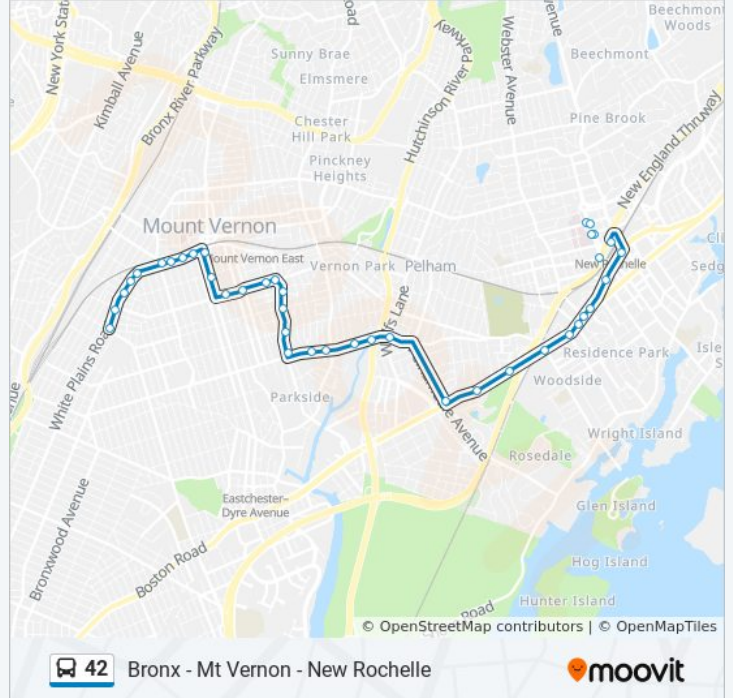

### Direction: 241st Street Subway Station

40 stops

[VIEW LINE SCHEDULE](#)

New Rochelle Transit Center Lane D

Huguenot St @ Bridge St

Memorial Highway @ Burling La

Memorial Highway @ Lockwood Ave

Memorial Highway @ Lockwood Ave

S Fulton Ave @ E 5th St

S Fulton Ave @ E 4th St

S Fulton Ave @ Amsterdam Pl

E 3rd St @ Fulton Ave

E 3rd St @ Franklin Ave

E 3rd St @ S 1st Ave

E 3rd St @ S. 5th Ave

S 5th Ave @ E 2nd St

S 5th Ave @ W 1st St

W 1st St @ Wilson Pl

W 1st St @ S 8th Ave

W 1st St @ N 10th Ave

W 1st St @ W Lincoln Ave

W 1st St @ S 14th Ave

W 1st St @ S 15th Ave

W 1st St @ South St

White Plains Rd @ E 242nd St

White Plains Rd @ E 241st St

**Direction: New Rochelle**

39 stops

[VIEW LINE SCHEDULE](#)

**42 bus Time Schedule**

New Rochelle Route Timetable:

Sunday