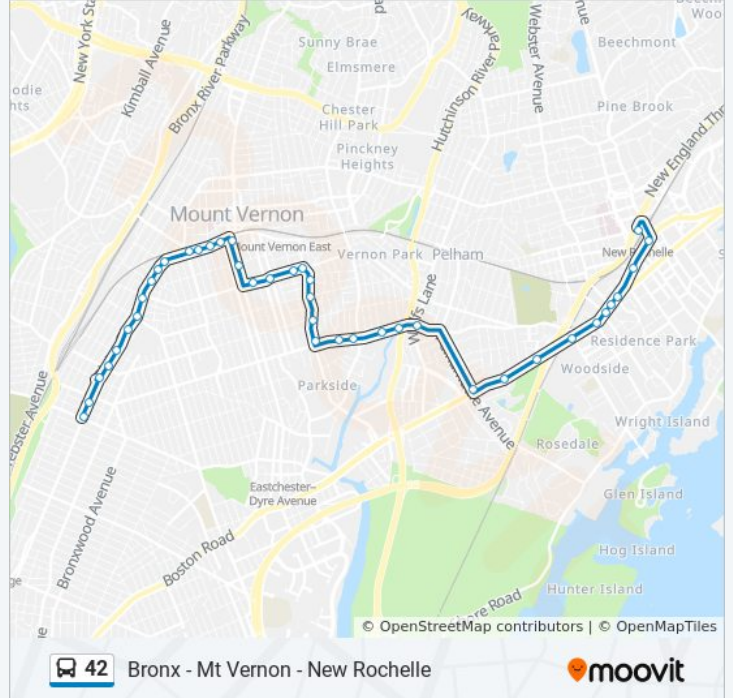

**42 bus Info**

**Direction:** 233rd Street Subway Station

**Stops:** 39

**Trip Duration:** 40 min

**Line Summary:**

E 3rd St @ Franklin Ave

E 3rd St @ S 1st Ave

E 3rd St @ S. 5th Ave

S 5th Ave @ E 2nd St

S 5th Ave @ W 1st St

W 1st St @ Wilson Pl

W 1st St @ S 8th Ave

W 1st St @ N 10th Ave

W 1st St @ W Lincoln Ave

W 1st St @ S 14th Ave

W 1st St @ S 15th Ave

W 1st St @ South St

White Plains Rd @ E 242nd St

White Plains Rd @ E 241st St

White Plains Rd @ E 239th St

White Plains Rd/Nereid Av

White Plains Rd @ E 235th St

White Plains Rd @ E 233rd St

Bronx - Mt Vernon - New Rochelle

### Direction: 241st Street Subway Station

40 stops

[VIEW LINE SCHEDULE](#)

New Rochelle Transit Center Lane D

Huguenot St @ Bridge St

Memorial Highway @ Burling La

Memorial Highway @ Lockwood Ave

Memorial Highway @ Lockwood Ave