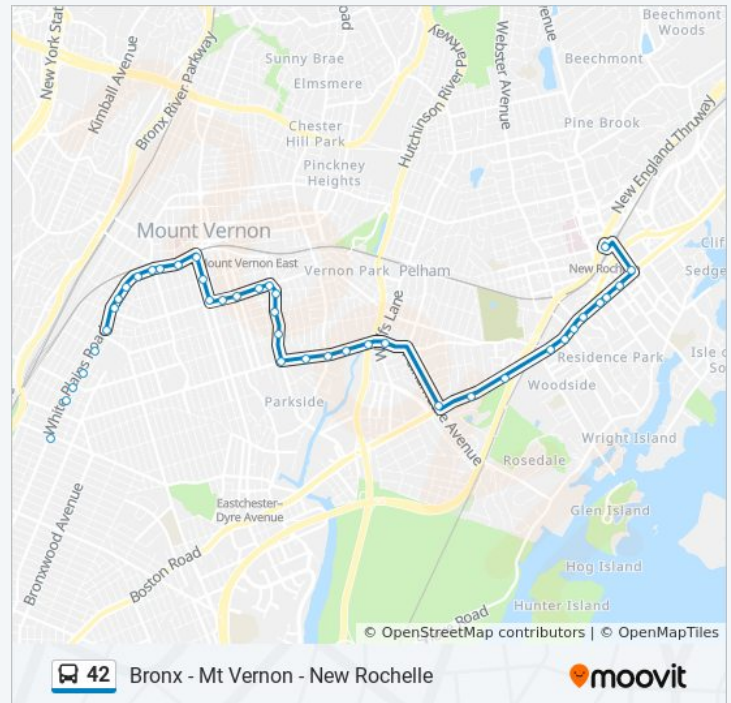

S 5th Ave @ E 2nd St

S 5th Ave @ W 1st St

W 1st St @ Wilson Pl

W 1st St @ S 8th Ave

W 1st St @ N 10th Ave

W 1st St @ W Lincoln Ave

W 1st St @ S 14th Ave

W 1st St @ S 15th Ave

### Direction: 241st Street Subway Station

40 stops

[VIEW LINE SCHEDULE](#)

New Rochelle Transit Center Lane D

Huguenot St @ Bridge St

Memorial Highway @ Burling La

Memorial Highway @ Lockwood Ave

Memorial Highway @ Lockwood Ave

Monday	5:00 AM - 10:30 PM
Tuesday	5:00 AM - 10:30 PM
Wednesday	5:00 AM - 10:30 PM
Thursday	5:00 AM - 10:30 PM
Friday	5:00 AM - 10:30 PM
Saturday	6:00 AM - 11:00 PM

**42 bus Info**

**Direction:** New Rochelle

**Stops:** 39

**Trip Duration:** 37 min

**Line Summary:**

Main St @ Pintard Ave

Main St @ Maple Ave

Main St @ Centre Ave

Main St @ Division St

North Ave @ Main St