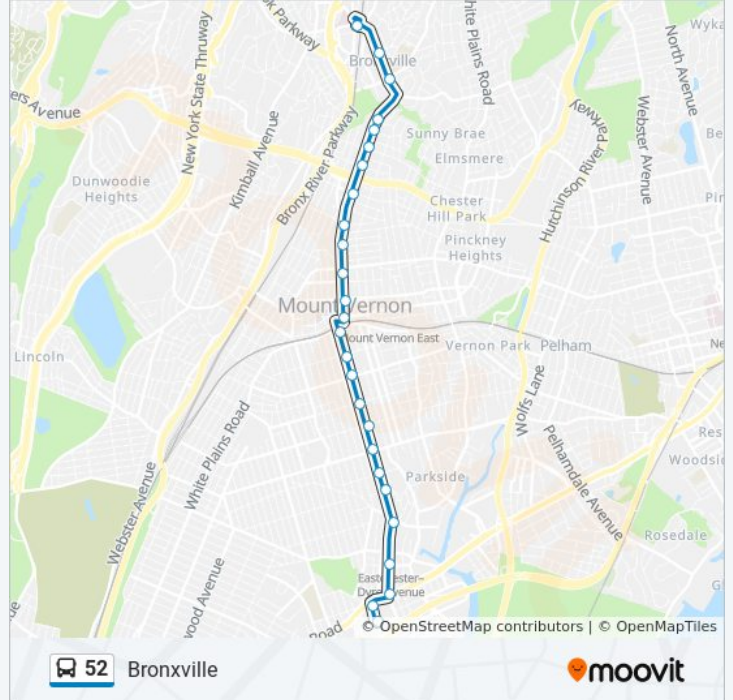

Direction: Bronxville

26 stops

[VIEW LINE SCHEDULE](#)

- Bivonia St @ Reed Mill Rd
- Bivona St @ Boston Rd
- Dyre Ave @ Boston Rd
- Dyre Ave @ Light St
- S 5th Ave @ W Kingsbridge Ave
- S 5th Ave @ W 8th St
- S 5th Ave @ W 7th St
- S 5th Ave @ W Sandford Blvd
- S 5th Ave @ W 5th St
- S 5th Ave @ W 4th St
- W 3rd St @ S 5th Ave
- S 5th Ave @ E 2nd St
- S 5th Ave @ W 1st St
- Gramatan Ave @ E. Prospect Ave
- E Sidney Ave @ Gramatan Ave
- Gramatan Ave @ E Lincoln Ave
- Gramatan Ave @ Wallace Ave
- Gramatan Ave @ William St
- Gramatan Ave @ E Grand St
- Gramatan Ave @ Birch St
- Gramatan Ave @ E Devonia Ave
- Gramatan Ave @ Clinton St

52 bus Info

Direction: Bronxville
Stops: 26
Trip Duration: 30 min
Line Summary:

Gramatan Ave @ Edgewood Ave
 Pondfield Rd @ Midland Ave
 Pondfield Rd @ Tanglewylde Ave
 Bronxville Railroad Station West

Direction: Secor Housing - the Bronx

31 stops

[VIEW LINE SCHEDULE](#)

Bronxville Railroad Station West
 Bronxville Railroad Station East
 Kraft Ave @ Cedar St
 Kraft Ave @ Meadow St
 Midland Ave @ Palumbo Pl
 Pondfield Rd @ Gramatan Ave
 Gramatan Ave @ Edgewood Ave
 Gramatan Ave @ Tower Pl
 Gramatan Ave @ W Devonia Ave
 Gramatan Ave @ Birch St
 Gramatan Ave @ W Grand St
 Gramatan Ave @ Fleetwood Ave
 Gramatan Ave @ Overlook St
 Gramatan Ave @ Chester St
 Gramatan Ave @ North St
 Gramatan Ave @ W Sidney Ave
 Gramatan Ave @ W Prospect Ave
 E Roosevelt Sq @ Stevens Ave

52 bus Info

Direction: Secor Housing - the Bronx

Stops: 31

Trip Duration: 30 min

Line Summary:

S 5th Ave @ W 1st St
 S 5th Ave @ W 2nd St
 S 5th Ave @ W 3rd St
 S 5th Ave @ W 4th St
 S 5th Ave @ W 5th St
 S 5th Ave @ W Sanford Blvd
 S 5th Ave @ W 7th St
 S 5th Ave @ W 8th St
 S 5th Ave @ W Kingsbridge Ave
 Dyre Ave @ Light St
 Dyre Ave @ Boston Rd
 Boston Rd @ Bivona St
 Bivona St @ Reed Mill Rd